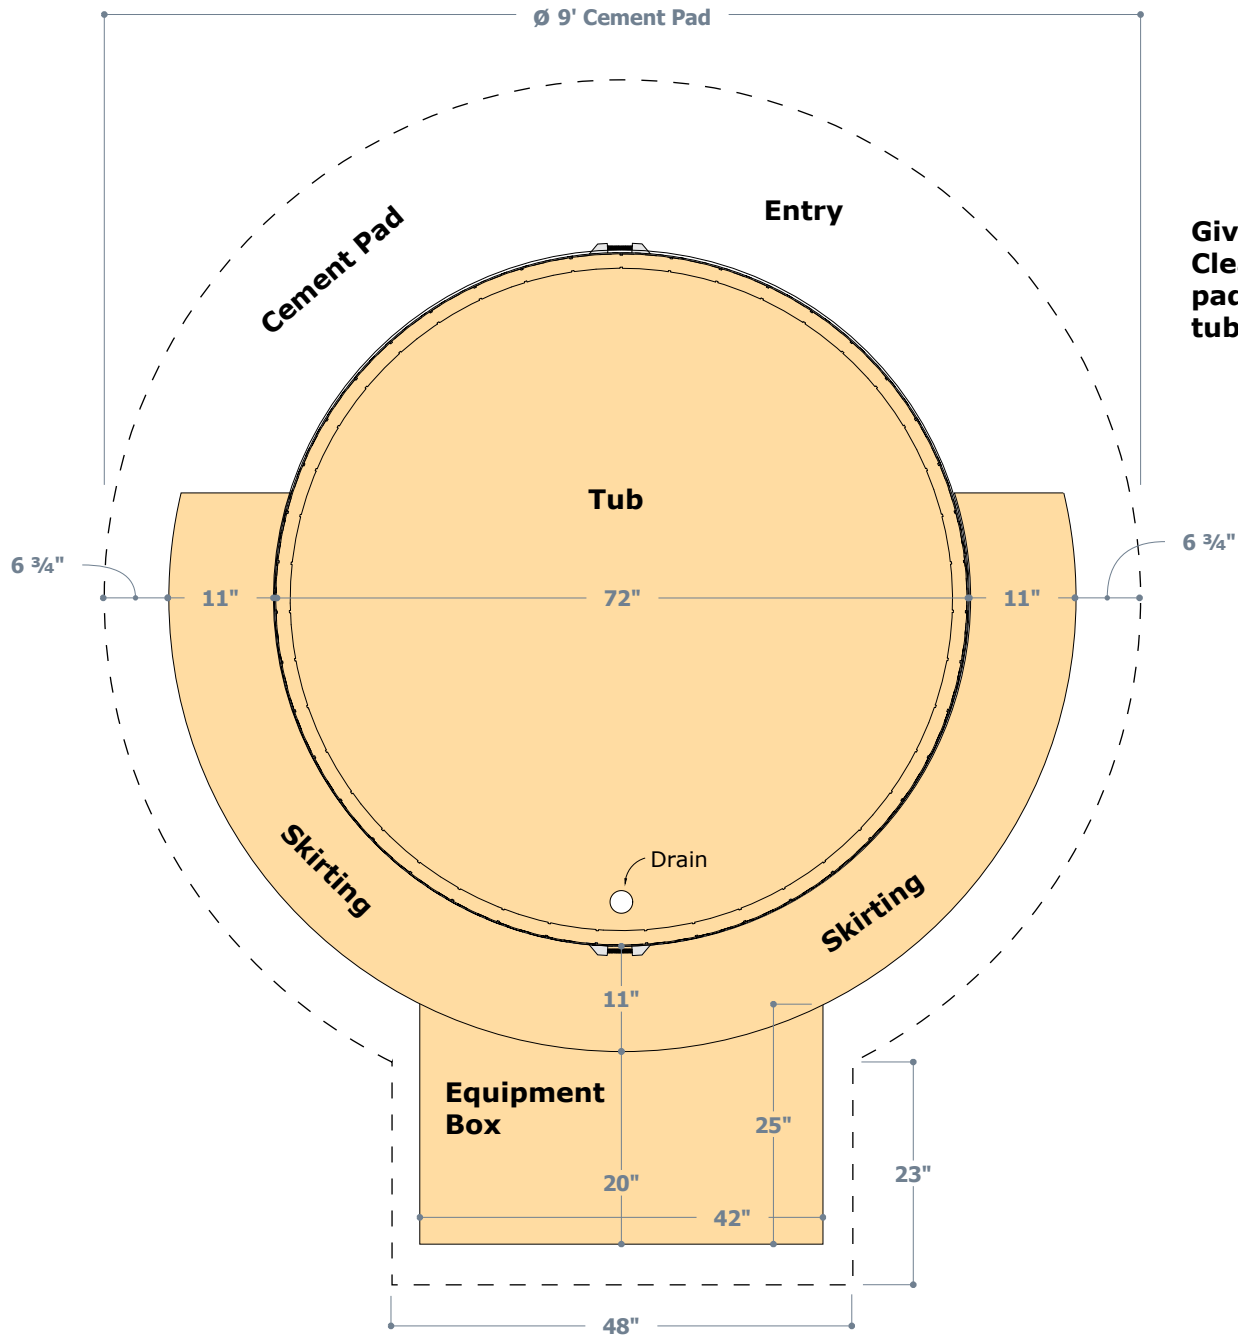

**Give at least 6"
Clearance from edge of
pad to all parts of the
tub**

6' Tub Rectangle Pad

**Give at least 6"
Clearance from edge of
pad to all parts of the
tub**

6' Tub Round Pad