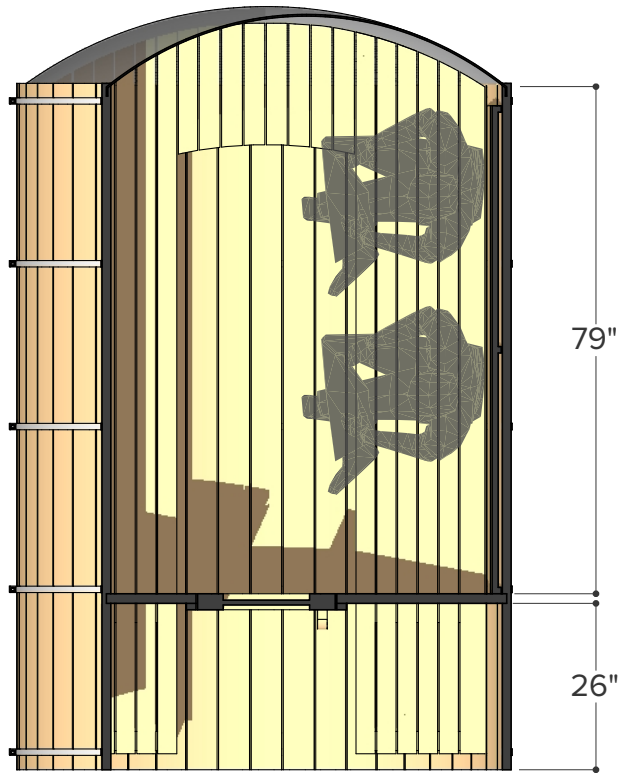

Occupancy	Sauna Weight <small>(Weight calculated with electrical stove, wood stoves are heavier)</small>	Sauna Volume <small>(Internal volume of the sauna, with no floor, benches or equipment)</small>
Typical: 6	523 Kilograms (approx)	8.31 m ³ (approx)
Max: 7	1154 Pounds (approx)	294 ft ³ (approx)

∅ 78" (6.5')

Occupancy	Sauna Weight <small>(Weight calculated with electrical stove, wood stoves are heavier)</small>	Sauna Volume <small>(Internal volume of the sauna, with no floor, benches or equipment)</small>
Typical: 2	374 Kilograms (approx)	3.98 m ³ (approx)
Max: 3	825 Pounds (approx)	141 ft ³ (approx)

Occupancy	Sauna Weight	Sauna Volume
Typical: 2	416 Kilograms (approx) <small>(Weight calculated with electrical stove, wood stoves are heavier)</small>	4.85 m ³ (approx) <small>(Internal volume of the sauna, with no floor, benches or equipment)</small>
Max: 3	917 Pounds (approx)	171 ft ³ (approx)