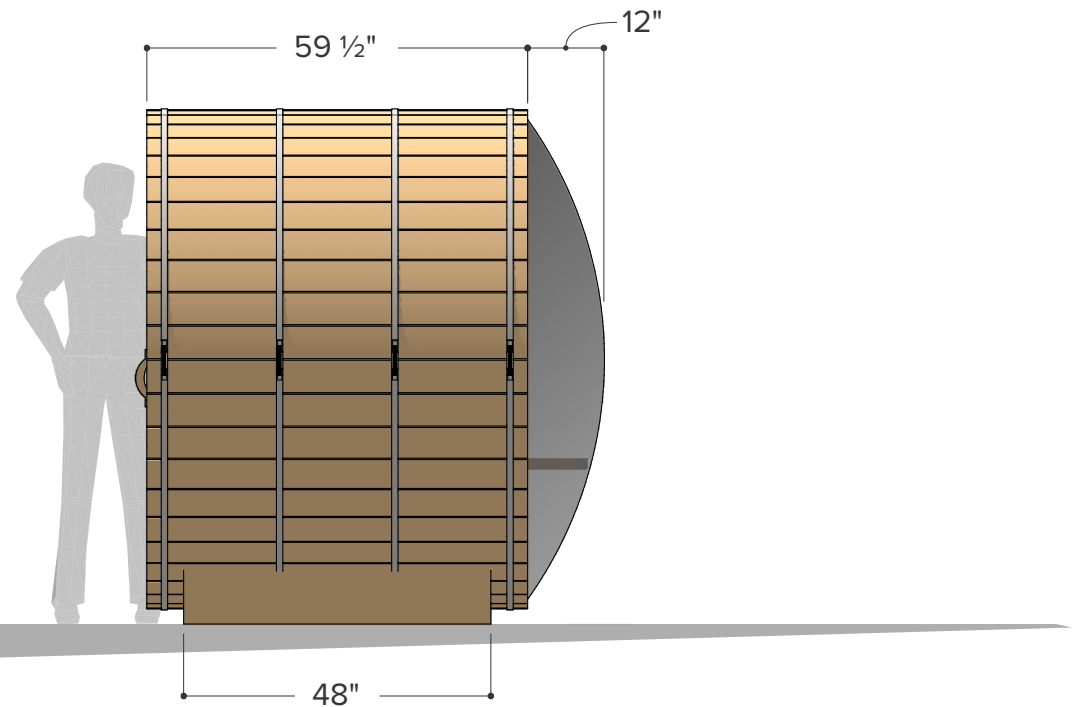

FOREST

- COOPERAGE -

Ø 6.5' x 10'

Sauna & Porch

Occupancy	Sauna Weight <small>(Weight calculated with electrical stove, wood stoves are heavier)</small>	Sauna Volume <small>(Internal volume of the sauna, with no floor, benches or equipment)</small>
Typical: 6	583 Kilograms <small>(approx)</small>	8.31 m ³ <small>(approx)</small>
Max: 7	1285 Pounds <small>(approx)</small>	294 ft ³ <small>(approx)</small>

Ø 78" (6.5')

Occupancy	Sauna Weight <small>(Weight calculated with electrical stove, wood stoves are heavier)</small>	Sauna Volume <small>(Internal volume of the sauna, with no floor, benches or equipment)</small>
Typical: 2	312 Kilograms (approx)	3.98 m ³ (approx)
Max: 3	688 Pounds (approx)	141 ft ³ (approx)