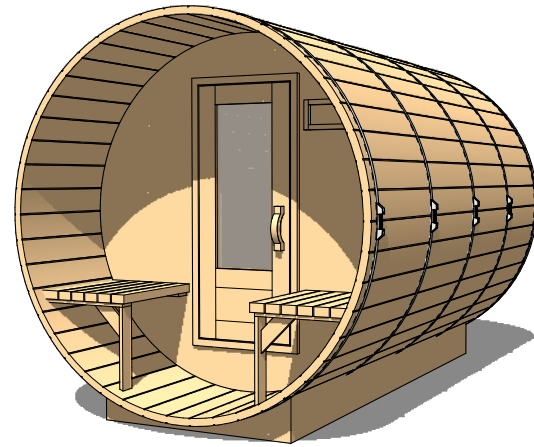

FOREST

- COOPERAGE -

Ø 6.5' x 6'

Sauna & Porch

Occupancy	Sauna Weight <small>(Weight calculated with electrical stove, wood stoves are heavier)</small>	Sauna Volume <small>(Internal volume of the sauna, with no floor, benches or equipment)</small>
Typical: 2	416 Kilograms <small>(approx)</small>	4.85 m ³ <small>(approx)</small>
Max: 3	917 Pounds <small>(approx)</small>	171 ft ³ <small>(approx)</small>

FOREST

- COOPERAGE -

ø 6.5' x 7'

Sauna & Porch

Occupancy	Sauna Weight <small>(Weight calculated with electrical stove, wood stoves are heavier)</small>	Sauna Volume <small>(Internal volume of the sauna, with no floor, benches or equipment)</small>
Typical: 3	458 Kilograms <small>(approx)</small>	5.71 m ³ <small>(approx)</small>
Max: 4	1009 Pounds <small>(approx)</small>	202 ft ³ <small>(approx)</small>

FOREST

- COOPERAGE -

ø 6.5' x 8'

Sauna & Porch

Occupancy	Sauna Weight <small>(Weight calculated with electrical stove, wood stoves are heavier)</small>	Sauna Volume <small>(Internal volume of the sauna, with no floor, benches or equipment)</small>
Typical: 4	500 Kilograms <small>(approx)</small>	6.58 m ³ <small>(approx)</small>
Max: 5	1101 Pounds <small>(approx)</small>	232 ft ³ <small>(approx)</small>

FOREST

- COOPERAGE -

ø 6.5' x 9'

Sauna & Porch

Occupancy	Sauna Weight	Sauna Volume
	<small>(Weight calculated with electrical stove, wood stoves are heavier)</small>	<small>(Internal volume of the sauna, with no floor, benches or equipment)</small>
Typical: 5	541 Kilograms (approx)	7.44 m ³ (approx)
Max: 6	1194 Pounds (approx)	263 ft ³ (approx)