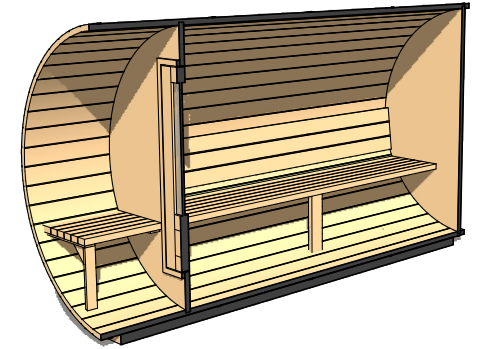

FOREST

- COOPERAGE -

ø 6.5' x 8'

Sauna & Porch

Occupancy	Sauna Weight <small>(Weight calculated with electrical stove, wood stoves are heavier)</small>	Sauna Volume <small>(Internal volume of the sauna, with no floor, benches or equipment)</small>
Typical: 4	500 Kilograms <small>(approx)</small>	6.58 m ³ <small>(approx)</small>
Max: 5	1101 Pounds <small>(approx)</small>	232 ft ³ <small>(approx)</small>

FOREST

- COOPERAGE -

ø 6.5' x 9'

Sauna & Porch

Occupancy	Sauna Weight	Sauna Volume
	<small>(Weight calculated with electrical stove, wood stoves are heavier)</small>	<small>(Internal volume of the sauna, with no floor, benches or equipment)</small>
Typical: 5	541 Kilograms (approx)	7.44 m ³ (approx)
Max: 6	1194 Pounds (approx)	263 ft ³ (approx)

FOREST

- COOPERAGE -

Ø 6.5' x 10'

Sauna & Porch

Occupancy	Sauna Weight <small>(Weight calculated with electrical stove, wood stoves are heavier)</small>	Sauna Volume <small>(Internal volume of the sauna, with no floor, benches or equipment)</small>
Typical: 6	583 Kilograms <small>(approx)</small>	8.31 m ³ <small>(approx)</small>
Max: 7	1285 Pounds <small>(approx)</small>	294 ft ³ <small>(approx)</small>