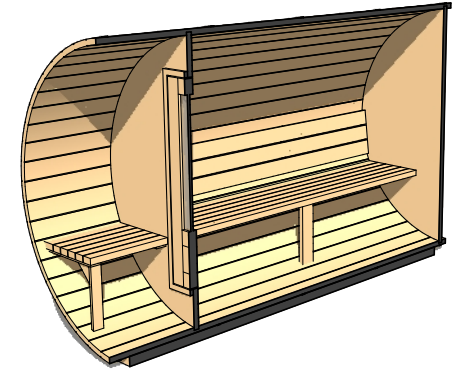

FOREST

- COOPERAGE -

ø 6.5' x 7'

Sauna & Porch

Occupancy	Sauna Weight <small>(Weight calculated with electrical stove, wood stoves are heavier)</small>	Sauna Volume <small>(Internal volume of the sauna, with no floor, benches or equipment)</small>
Typical: 3	458 Kilograms <small>(approx)</small>	5.71 m ³ <small>(approx)</small>
Max: 4	1009 Pounds <small>(approx)</small>	202 ft ³ <small>(approx)</small>

FOREST

- COOPERAGE -

ø 6.5' x 8'

Sauna & Porch

Occupancy	Sauna Weight <small>(Weight calculated with electrical stove, wood stoves are heavier)</small>	Sauna Volume <small>(Internal volume of the sauna, with no floor, benches or equipment)</small>
Typical: 4	500 Kilograms <small>(approx)</small>	6.58 m ³ <small>(approx)</small>
Max: 5	1101 Pounds <small>(approx)</small>	232 ft ³ <small>(approx)</small>

FOREST

- COOPERAGE -

ø 6.5' x 9'

Sauna & Porch

Occupancy	Sauna Weight	Sauna Volume
	<small>(Weight calculated with electrical stove, wood stoves are heavier)</small>	<small>(Internal volume of the sauna, with no floor, benches or equipment)</small>
Typical: 5	541 Kilograms (approx)	7.44 m ³ (approx)
Max: 6	1194 Pounds (approx)	263 ft ³ (approx)

FOREST

- COOPERAGE -

Ø 6.5' x 10'

Sauna & Porch

Occupancy	Sauna Weight <small>(Weight calculated with electrical stove, wood stoves are heavier)</small>	Sauna Volume <small>(Internal volume of the sauna, with no floor, benches or equipment)</small>
Typical: 6	583 Kilograms <small>(approx)</small>	8.31 m ³ <small>(approx)</small>
Max: 7	1285 Pounds <small>(approx)</small>	294 ft ³ <small>(approx)</small>