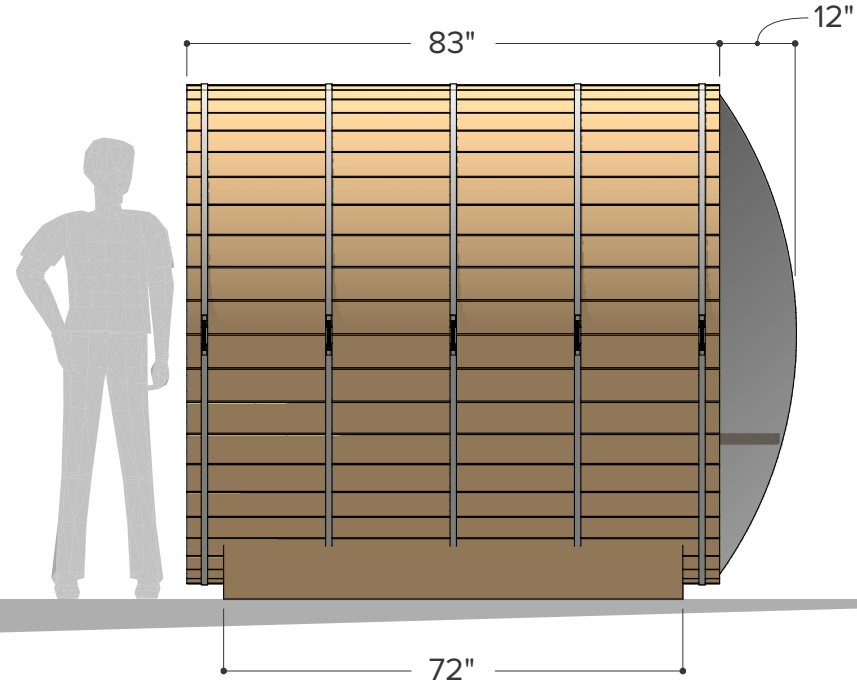

Occupancy	Sauna Weight (Weight calculated with electrical stove, wood stoves are heavier)	Sauna Volume (Internal volume of the sauna, with no floor, benches or equipment)
Typical: 2	374 Kilograms (approx)	3.98 m³ (approx)
Max: 3	825 Pounds (approx)	141 ft³ (approx)