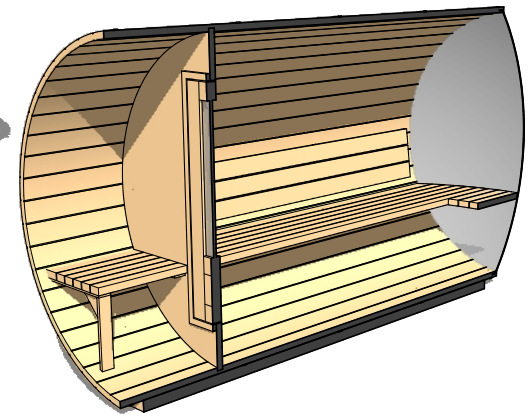

FOREST

- COOPERAGE -

Ø 6.5' x 8' Dome & Porch

Occupancy	Sauna Weight <small>(Weight calculated with electrical stove, wood stoves are heavier)</small>	Sauna Volume <small>(Internal volume of the sauna, with no floor, benches or equipment)</small>
Typical: 5	500 Kilograms (approx)	7.44 m ³ (approx)
Max: 6	1101 Pounds (approx)	263 ft ³ (approx)

FOREST

- COOPERAGE -

ø 6.5' x 9'

Dome & Porch

Occupancy	Sauna Weight <small>(Weight calculated with electrical stove, wood stoves are heavier)</small>	Sauna Volume <small>(Internal volume of the sauna, with no floor, benches or equipment)</small>
Typical: 5	541 Kilograms (approx)	7.44 m ³ (approx)
Max: 6	1194 Pounds (approx)	263 ft ³ (approx)