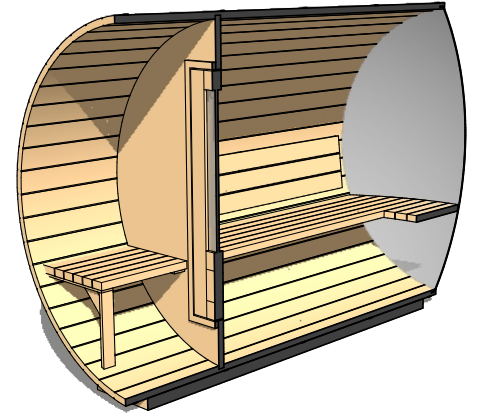

Occupancy	Sauna Weight (Weight calculated with electrical stove, wood stoves are heavier)	Sauna Volume (Internal volume of the sauna, with no floor, benches or equipment)
Typical: 3	458 Kilograms (approx)	5.71 m³ (approx)
Max: 4	1009 Pounds (approx)	202 ft³ (approx)