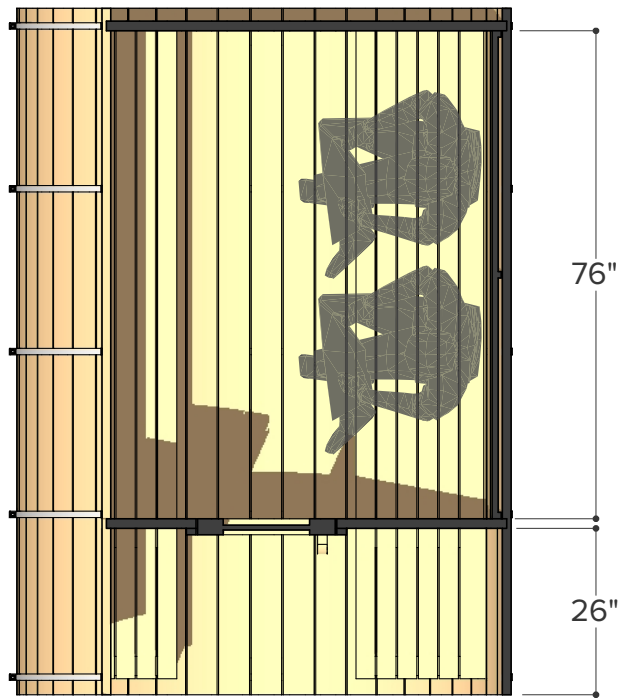

FOREST

- COOPERAGE -

Ø 6.5' x 6'

Sauna & Porch

Occupancy	Sauna Weight <small>(Weight calculated with electrical stove, wood stoves are heavier)</small>	Sauna Volume <small>(Internal volume of the sauna, with no floor, benches or equipment)</small>
Typical: 2	416 Kilograms <small>(approx)</small>	4.85 m ³ <small>(approx)</small>
Max: 3	917 Pounds <small>(approx)</small>	171 ft ³ <small>(approx)</small>

FOREST

- COOPERAGE -

ø 6.5' x 7'

Sauna & Porch

Occupancy	Sauna Weight <small>(Weight calculated with electrical stove, wood stoves are heavier)</small>	Sauna Volume <small>(Internal volume of the sauna, with no floor, benches or equipment)</small>
Typical: 3	458 Kilograms <small>(approx)</small>	5.71 m ³ <small>(approx)</small>
Max: 4	1009 Pounds <small>(approx)</small>	202 ft ³ <small>(approx)</small>