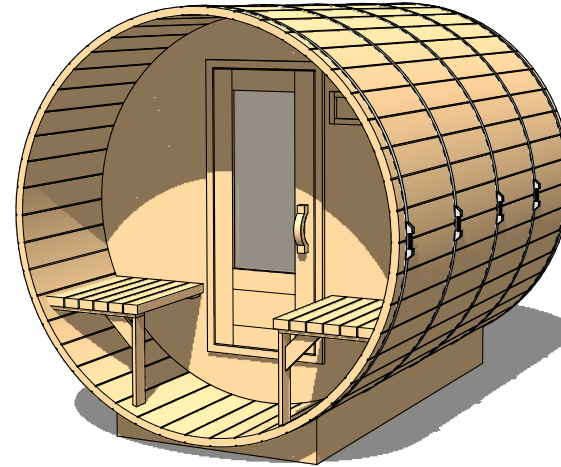

7.44 m³ (approx)
263 ft³ (approx)

Ø 78" (6.5')

Occupancy

Typical: 6
Max: 7

Sauna Weight

(Weight calculated with electrical stove, wood stoves are heavier)

518 Kilograms (approx)
1143 Pounds (approx)

Sauna Volume

(Internal volume of the sauna, with no floor, benches or equipment)

8.31 m³ (approx)
294 ft³ (approx)

∅ 78" (6.5')

Occupancy	Sauna Weight <small>(Weight calculated with electrical stove, wood stoves are heavier)</small>	Sauna Volume <small>(Internal volume of the sauna, with no floor, benches or equipment)</small>
Typical: 2	374 Kilograms (approx)	3.98 m ³ (approx)
Max: 3	825 Pounds (approx)	141 ft ³ (approx)

FOREST

- COOPERAGE -

Ø 6.5' x 6'

Sauna & Porch

Occupancy	Sauna Weight <small>(Weight calculated with electrical stove, wood stoves are heavier)</small>	Sauna Volume <small>(Internal volume of the sauna, with no floor, benches or equipment)</small>
Typical: 2	416 Kilograms <small>(approx)</small>	4.85 m ³ <small>(approx)</small>
Max: 3	917 Pounds <small>(approx)</small>	171 ft ³ <small>(approx)</small>

FOREST

- COOPERAGE -

ø 6.5' x 7'

Sauna & Porch

Occupancy	Sauna Weight <small>(Weight calculated with electrical stove, wood stoves are heavier)</small>	Sauna Volume <small>(Internal volume of the sauna, with no floor, benches or equipment)</small>
Typical: 3	458 Kilograms <small>(approx)</small>	5.71 m ³ <small>(approx)</small>
Max: 4	1009 Pounds <small>(approx)</small>	202 ft ³ <small>(approx)</small>