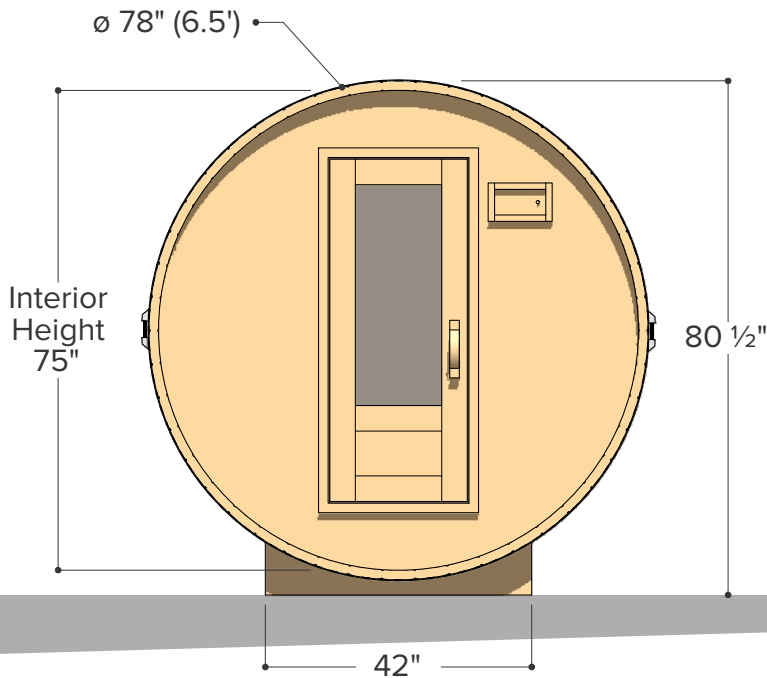

21

22

23

24

25

Occupancy	Sauna Weight <small>(Weight calculated with electrical stove, wood stoves are heavier)</small>	Sauna Volume <small>(Internal volume of the sauna, with no floor, benches or equipment)</small>
Typical: 2	307 Kilograms (approx)	3.98 m ³ (approx)
Max: 3	677 Pounds (approx)	141 ft ³ (approx)

Occupancy	Sauna Weight <small>(Weight calculated with electrical stove, wood stoves are heavier)</small>	Sauna Volume <small>(Internal volume of the sauna, with no floor, benches or equipment)</small>
Typical: 2	349 Kilograms <small>(approx)</small>	4.85 m ³ <small>(approx)</small>
Max: 3	770 Pounds <small>(approx)</small>	171 ft ³ <small>(approx)</small>