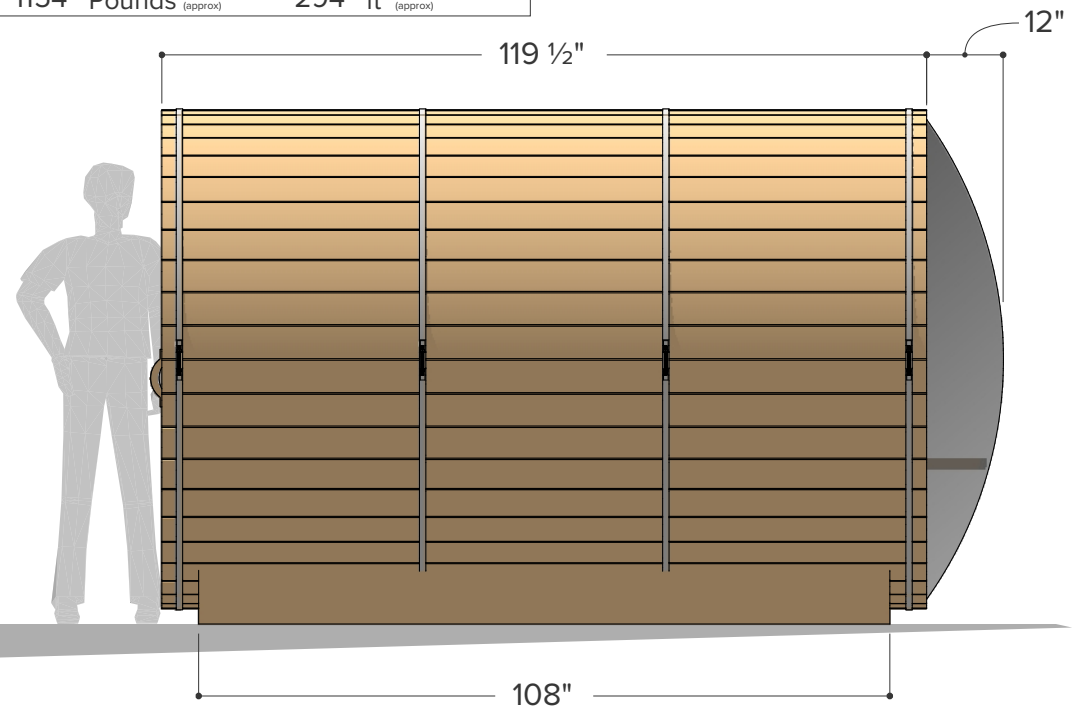

Occupancy	Sauna Weight (Weight calculated with electrical stove, wood stoves are heavier)	Sauna Volume (Internal volume of the sauna, with no floor, benches or equipment)
Typical: 6	523 Kilograms (approx)	8.31 m³ (approx)
Max: 7	1154 Pounds (approx)	294 ft³ (approx)

∅ 78" (6.5')