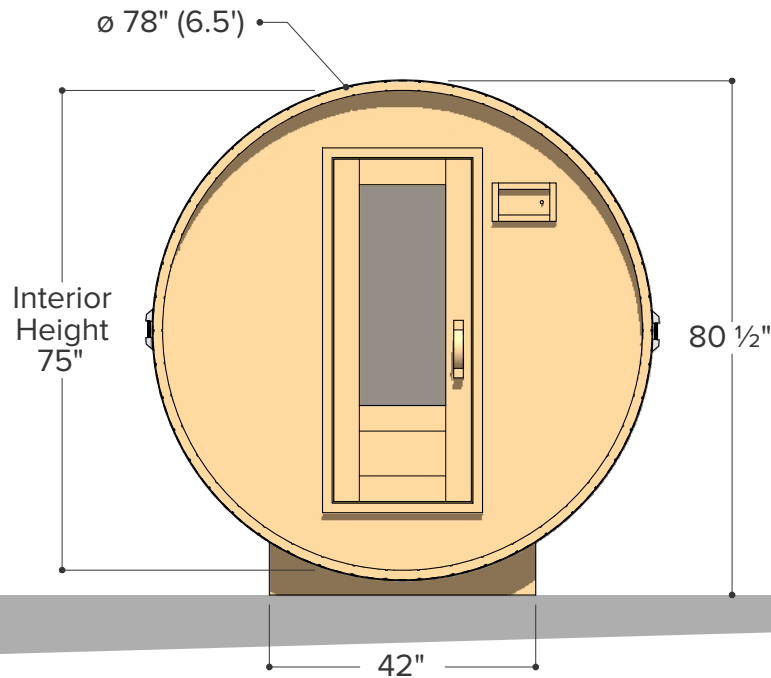

21

22

23

24

25

Occupancy	Sauna Weight <small>(Weight calculated with electrical stove, wood stoves are heavier)</small>	Sauna Volume <small>(Internal volume of the sauna, with no floor, benches or equipment)</small>
Typical: 2	307 Kilograms (approx)	3.98 m ³ (approx)
Max: 3	677 Pounds (approx)	141 ft ³ (approx)

Occupancy	Sauna Weight <small>(Weight calculated with electrical stove, wood stoves are heavier)</small>	Sauna Volume <small>(Internal volume of the sauna, with no floor, benches or equipment)</small>
Typical: 2	349 Kilograms <small>(approx)</small>	4.85 m ³ <small>(approx)</small>
Max: 3	770 Pounds <small>(approx)</small>	171 ft ³ <small>(approx)</small>