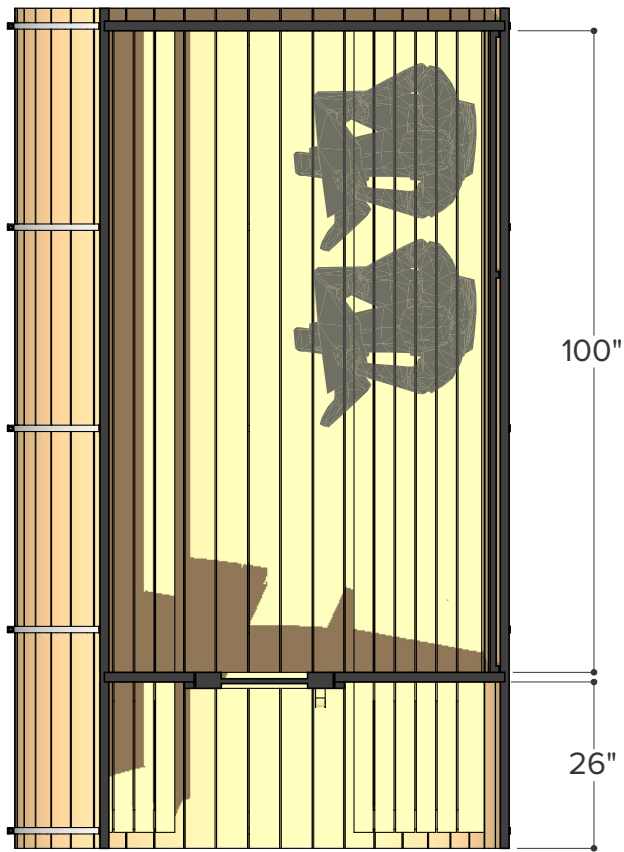

FOREST

- COOPERAGE -

ø 6.5' x 7'

Sauna & Porch

Occupancy	Sauna Weight <small>(Weight calculated with electrical stove, wood stoves are heavier)</small>	Sauna Volume <small>(Internal volume of the sauna, with no floor, benches or equipment)</small>
Typical: 3	458 Kilograms <small>(approx)</small>	5.71 m ³ <small>(approx)</small>
Max: 4	1009 Pounds <small>(approx)</small>	202 ft ³ <small>(approx)</small>

FOREST

- COOPERAGE -

ø 6.5' x 8'

Sauna & Porch

Occupancy	Sauna Weight <small>(Weight calculated with electrical stove, wood stoves are heavier)</small>	Sauna Volume <small>(Internal volume of the sauna, with no floor, benches or equipment)</small>
Typical: 4	500 Kilograms <small>(approx)</small>	6.58 m ³ <small>(approx)</small>
Max: 5	1101 Pounds <small>(approx)</small>	232 ft ³ <small>(approx)</small>

FOREST

- COOPERAGE -

ø 6.5' x 9'

Sauna & Porch

Occupancy	Sauna Weight	Sauna Volume
	<small>(Weight calculated with electrical stove, wood stoves are heavier)</small>	<small>(Internal volume of the sauna, with no floor, benches or equipment)</small>
Typical: 5	541 Kilograms (approx)	7.44 m ³ (approx)
Max: 6	1194 Pounds (approx)	263 ft ³ (approx)

FOREST

- COOPERAGE -

Ø 6.5' x 10'

Sauna & Porch

Occupancy	Sauna Weight <small>(Weight calculated with electrical stove, wood stoves are heavier)</small>	Sauna Volume <small>(Internal volume of the sauna, with no floor, benches or equipment)</small>
Typical: 6	583 Kilograms <small>(approx)</small>	8.31 m ³ <small>(approx)</small>
Max: 7	1285 Pounds <small>(approx)</small>	294 ft ³ <small>(approx)</small>