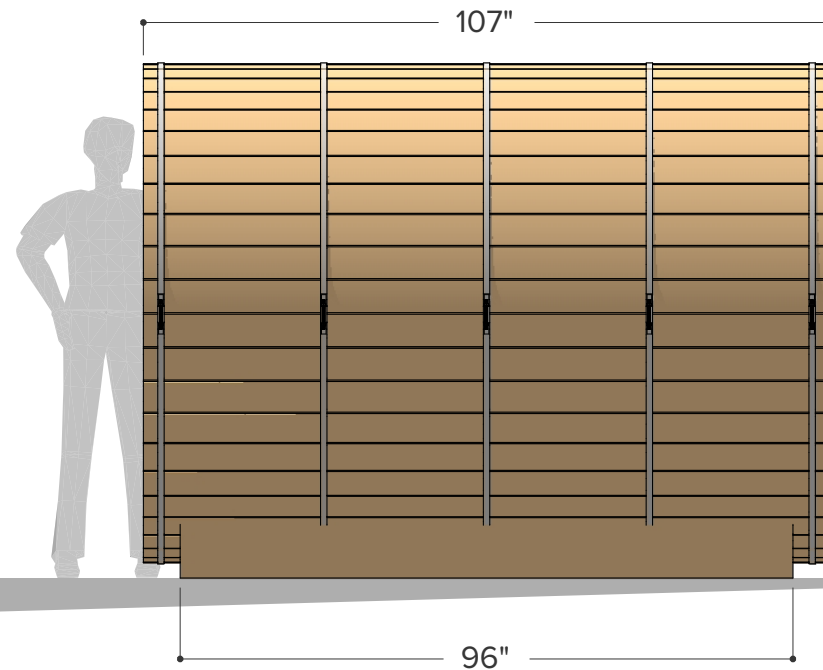

FOREST

- COOPERAGE -

Ø 6.5' x 6'

Sauna & Porch

Occupancy	Sauna Weight <small>(Weight calculated with electrical stove, wood stoves are heavier)</small>	Sauna Volume <small>(Internal volume of the sauna, with no floor, benches or equipment)</small>
Typical: 2	416 Kilograms <small>(approx)</small>	4.85 m ³ <small>(approx)</small>
Max: 3	917 Pounds <small>(approx)</small>	171 ft ³ <small>(approx)</small>

FOREST

- COOPERAGE -

ø 6.5' x 7'

Sauna & Porch

Occupancy	Sauna Weight <small>(Weight calculated with electrical stove, wood stoves are heavier)</small>	Sauna Volume <small>(Internal volume of the sauna, with no floor, benches or equipment)</small>
Typical: 3	458 Kilograms <small>(approx)</small>	5.71 m ³ <small>(approx)</small>
Max: 4	1009 Pounds <small>(approx)</small>	202 ft ³ <small>(approx)</small>