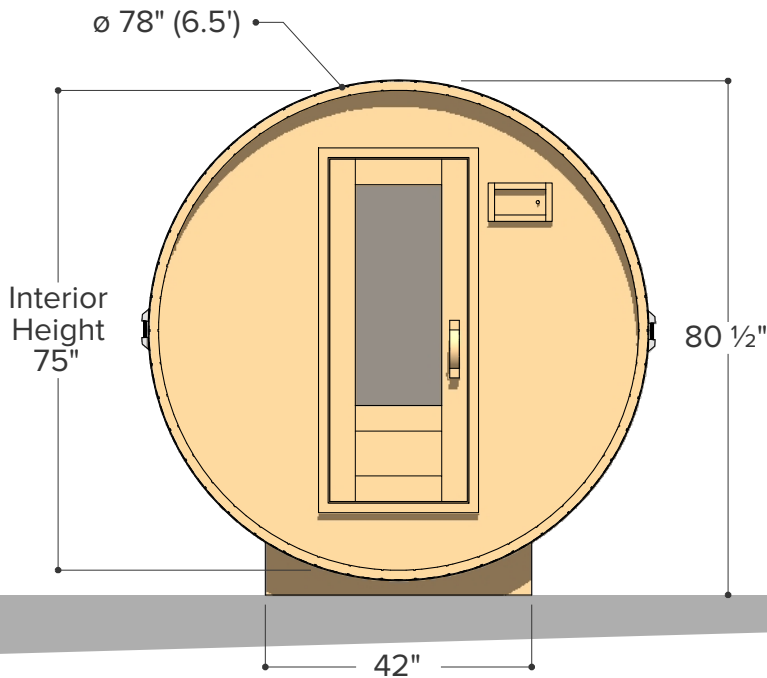

Occupancy	Sauna Weight (Weight calculated with electrical stove, wood stoves are heavier)	Sauna Volume (Internal volume of the sauna, with no floor, benches or equipment)
Typical: 3	391 Kilograms (approx)	5.71 m³ (approx)
Max: 4	862 Pounds (approx)	202 ft³ (approx)