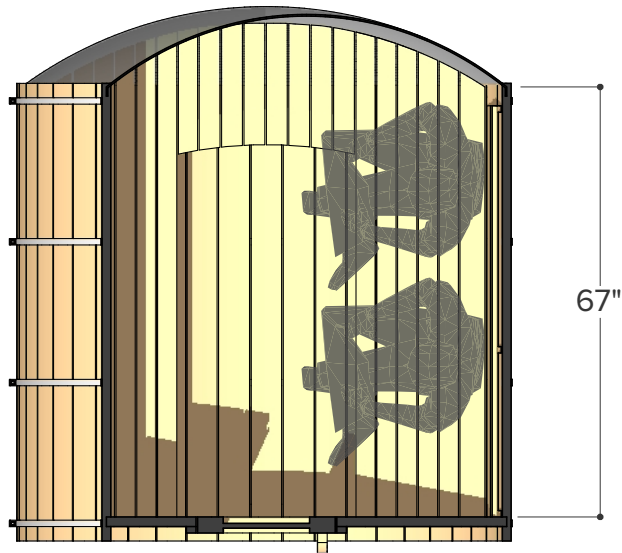

FOREST

- COOPERAGE -

ø 6.5' x 9'

Sauna & Porch

Occupancy	Sauna Weight	Sauna Volume
	<small>(Weight calculated with electrical stove, wood stoves are heavier)</small>	<small>(Internal volume of the sauna, with no floor, benches or equipment)</small>
Typical: 5	541 Kilograms (approx)	7.44 m ³ (approx)
Max: 6	1194 Pounds (approx)	263 ft ³ (approx)

FOREST

- COOPERAGE -

Ø 6.5' x 10'

Sauna & Porch

Occupancy	Sauna Weight <small>(Weight calculated with electrical stove, wood stoves are heavier)</small>	Sauna Volume <small>(Internal volume of the sauna, with no floor, benches or equipment)</small>
Typical: 6	583 Kilograms <small>(approx)</small>	8.31 m ³ <small>(approx)</small>
Max: 7	1285 Pounds <small>(approx)</small>	294 ft ³ <small>(approx)</small>

Ø 78" (6.5')

Occupancy	Sauna Weight <small>(Weight calculated with electrical stove, wood stoves are heavier)</small>	Sauna Volume <small>(Internal volume of the sauna, with no floor, benches or equipment)</small>
Typical: 2	312 Kilograms (approx)	3.98 m ³ (approx)
Max: 3	688 Pounds (approx)	141 ft ³ (approx)