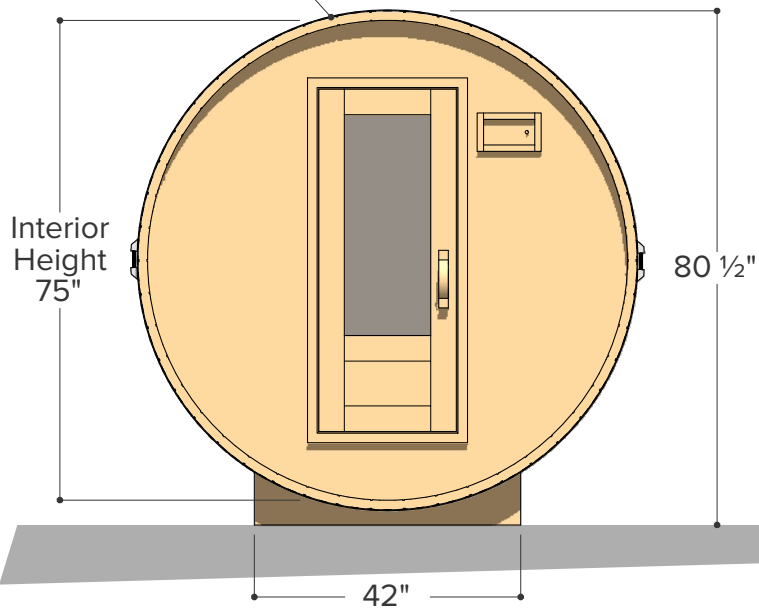

Sauna Volume

8.31 m³ (approx)
294 ft³ (approx)

∅ 78" (6.5')