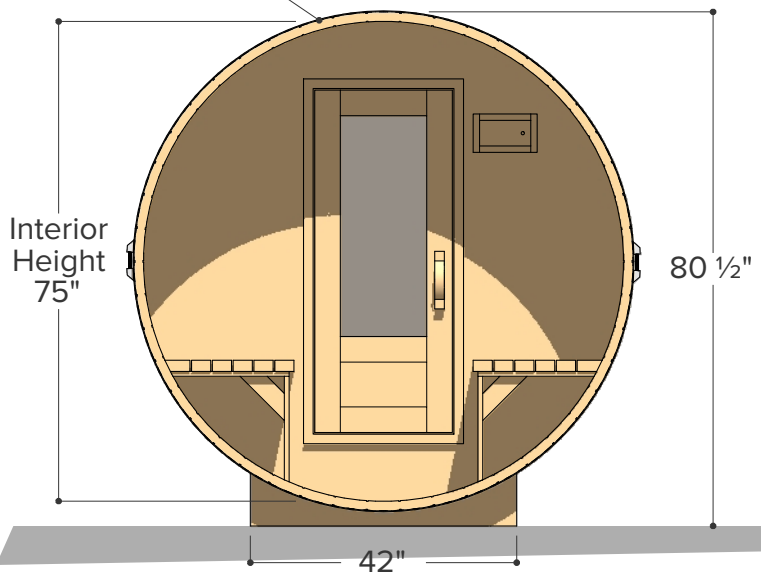

FOREST

- COOPERAGE -

ø 6.5' x 9'

Sauna & Porch

Occupancy	Sauna Weight	Sauna Volume
	<small>(Weight calculated with electrical stove, wood stoves are heavier)</small>	<small>(Internal volume of the sauna, with no floor, benches or equipment)</small>
Typical: 5	541 Kilograms (approx)	7.44 m ³ (approx)
Max: 6	1194 Pounds (approx)	263 ft ³ (approx)

FOREST

- COOPERAGE -

Ø 6.5' x 10'

Sauna & Porch

Occupancy	Sauna Weight <small>(Weight calculated with electrical stove, wood stoves are heavier)</small>	Sauna Volume <small>(Internal volume of the sauna, with no floor, benches or equipment)</small>
Typical: 6	583 Kilograms <small>(approx)</small>	8.31 m ³ <small>(approx)</small>
Max: 7	1285 Pounds <small>(approx)</small>	294 ft ³ <small>(approx)</small>

Ø 78" (6.5')

Occupancy	Sauna Weight <small>(Weight calculated with electrical stove, wood stoves are heavier)</small>	Sauna Volume <small>(Internal volume of the sauna, with no floor, benches or equipment)</small>
Typical: 2	312 Kilograms (approx)	3.98 m ³ (approx)
Max: 3	688 Pounds (approx)	141 ft ³ (approx)