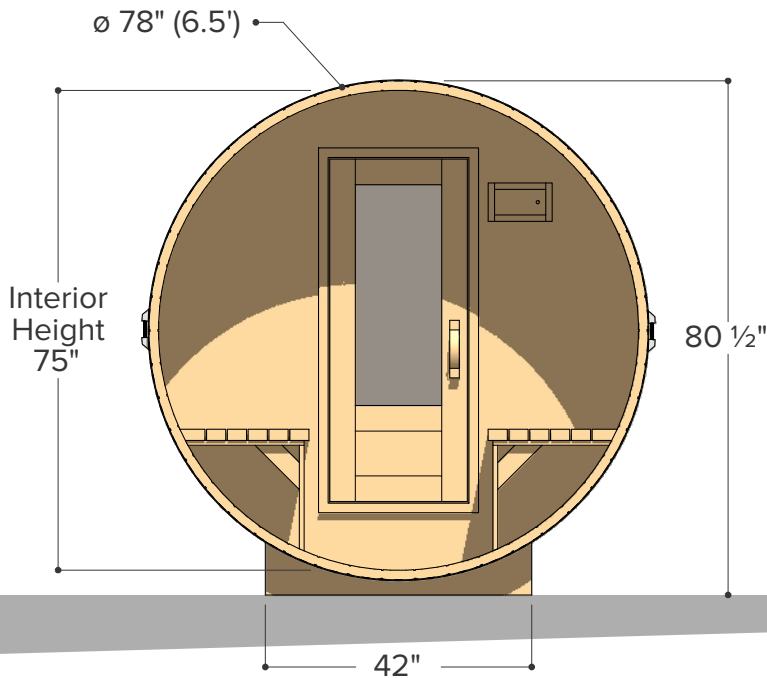

FOREST

- COOPERAGE -

ø 6.5' x 7'

Sauna & Porch

Occupancy	Sauna Weight <small>(Weight calculated with electrical stove, wood stoves are heavier)</small>	Sauna Volume <small>(Internal volume of the sauna, with no floor, benches or equipment)</small>
Typical: 3	458 Kilograms <small>(approx)</small>	5.71 m ³ <small>(approx)</small>
Max: 4	1009 Pounds <small>(approx)</small>	202 ft ³ <small>(approx)</small>

FOREST

- COOPERAGE -

ø 6.5' x 8'

Sauna & Porch

Occupancy	Sauna Weight <small>(Weight calculated with electrical stove, wood stoves are heavier)</small>	Sauna Volume <small>(Internal volume of the sauna, with no floor, benches or equipment)</small>
Typical: 4	500 Kilograms <small>(approx)</small>	6.58 m ³ <small>(approx)</small>
Max: 5	1101 Pounds <small>(approx)</small>	232 ft ³ <small>(approx)</small>

FOREST

- COOPERAGE -

ø 6.5' x 9'

Sauna & Porch

Occupancy	Sauna Weight	Sauna Volume
	<small>(Weight calculated with electrical stove, wood stoves are heavier)</small>	<small>(Internal volume of the sauna, with no floor, benches or equipment)</small>
Typical: 5	541 Kilograms (approx)	7.44 m ³ (approx)
Max: 6	1194 Pounds (approx)	263 ft ³ (approx)

FOREST

- COOPERAGE -

Ø 6.5' x 10'

Sauna & Porch

Occupancy	Sauna Weight <small>(Weight calculated with electrical stove, wood stoves are heavier)</small>	Sauna Volume <small>(Internal volume of the sauna, with no floor, benches or equipment)</small>
Typical: 6	583 Kilograms <small>(approx)</small>	8.31 m ³ <small>(approx)</small>
Max: 7	1285 Pounds <small>(approx)</small>	294 ft ³ <small>(approx)</small>