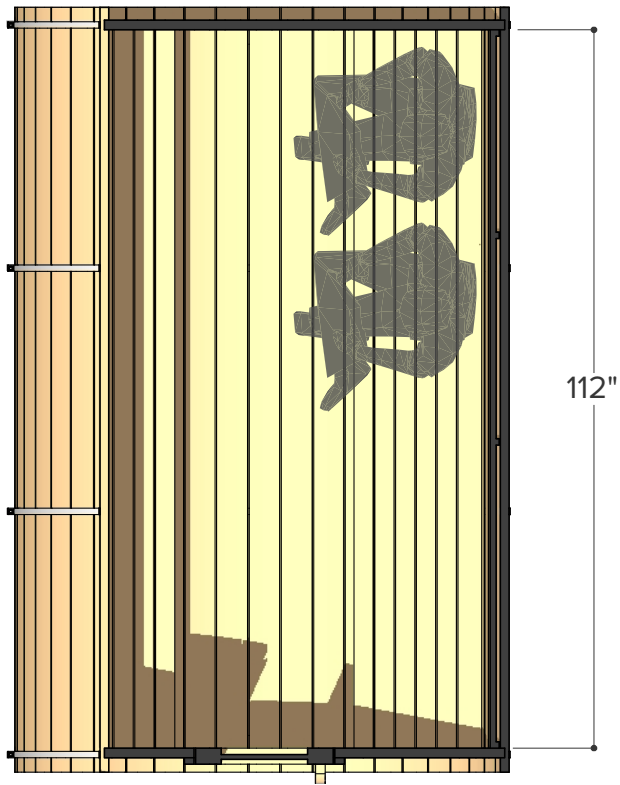

Occupancy

Typical: 6
Max: 7

Sauna Weight

518 Kilograms (approx)
1143 Pounds (approx)

Sauna Volume

8.31 m³ (approx)
294 ft³ (approx)

∅ 78" (6.5')