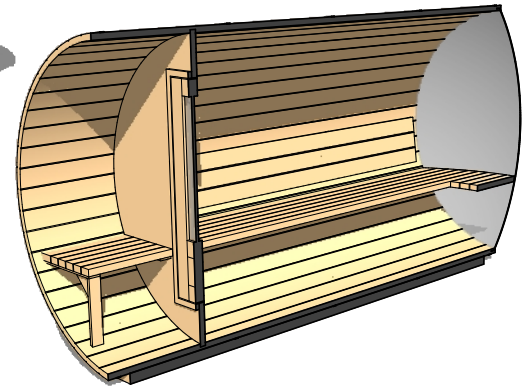

FOREST

- COOPERAGE -

ø 6.5' x 9'

Dome & Porch

Occupancy	Sauna Weight <small>(Weight calculated with electrical stove, wood stoves are heavier)</small>	Sauna Volume <small>(Internal volume of the sauna, with no floor, benches or equipment)</small>
Typical: 5	541 Kilograms (approx)	7.44 m ³ (approx)
Max: 6	1194 Pounds (approx)	263 ft ³ (approx)

FOREST ø 6.5' x 10' - COOPERAGE - Dome & Porch

Occupancy	Sauna Weight <small>(Weight calculated with electrical stove, wood stoves are heavier)</small>	Sauna Volume <small>(Internal volume of the sauna, with no floor, benches or equipment)</small>
Typical: 6	583 Kilograms (approx)	8.31 m ³ (approx)
Max: 7	1285 Pounds (approx)	294 ft ³ (approx)