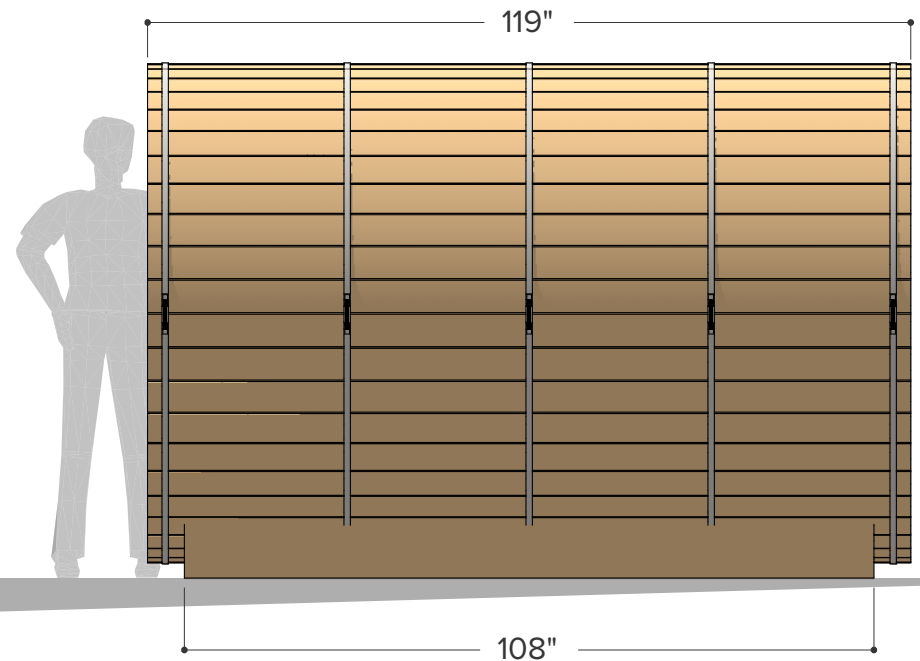

FOREST

- COOPERAGE -

ø 6.5' x 7'

Sauna & Porch

Occupancy	Sauna Weight <small>(Weight calculated with electrical stove, wood stoves are heavier)</small>	Sauna Volume <small>(Internal volume of the sauna, with no floor, benches or equipment)</small>
Typical: 3	458 Kilograms <small>(approx)</small>	5.71 m ³ <small>(approx)</small>
Max: 4	1009 Pounds <small>(approx)</small>	202 ft ³ <small>(approx)</small>

FOREST

- COOPERAGE -

ø 6.5' x 8'

Sauna & Porch

Occupancy	Sauna Weight <small>(Weight calculated with electrical stove, wood stoves are heavier)</small>	Sauna Volume <small>(Internal volume of the sauna, with no floor, benches or equipment)</small>
Typical: 4	500 Kilograms <small>(approx)</small>	6.58 m ³ <small>(approx)</small>
Max: 5	1101 Pounds <small>(approx)</small>	232 ft ³ <small>(approx)</small>

FOREST

- COOPERAGE -

ø 6.5' x 9'

Sauna & Porch

Occupancy	Sauna Weight	Sauna Volume
	<small>(Weight calculated with electrical stove, wood stoves are heavier)</small>	<small>(Internal volume of the sauna, with no floor, benches or equipment)</small>
Typical: 5	541 Kilograms (approx)	7.44 m ³ (approx)
Max: 6	1194 Pounds (approx)	263 ft ³ (approx)