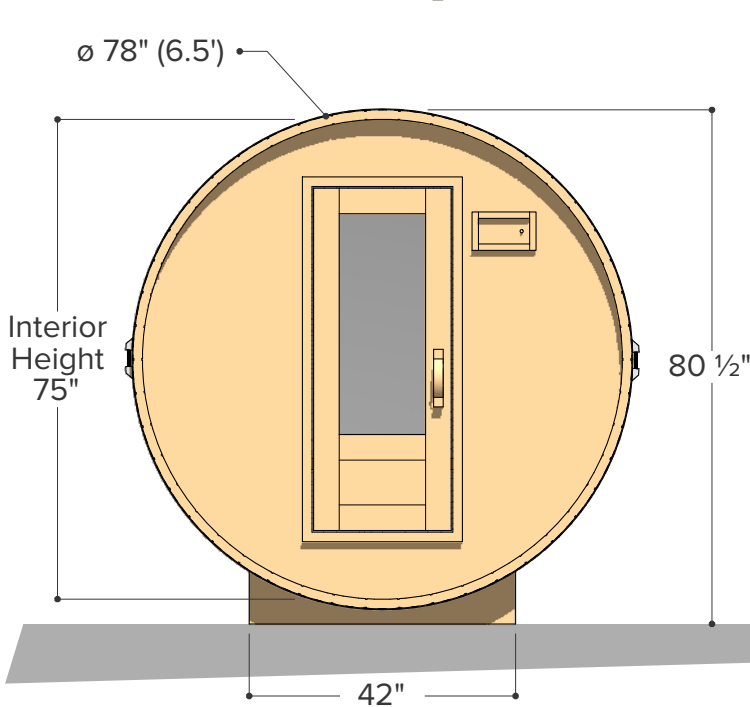

Occupancy	Sauna Weight (Weight calculated with electrical stove, wood stoves are heavier)	Sauna Volume (Internal volume of the sauna, with no floor, benches or equipment)
Typical: 5	482 Kilograms (approx)	7.44 m³ (approx)
Max: 6	1062 Pounds (approx)	263 ft³ (approx)