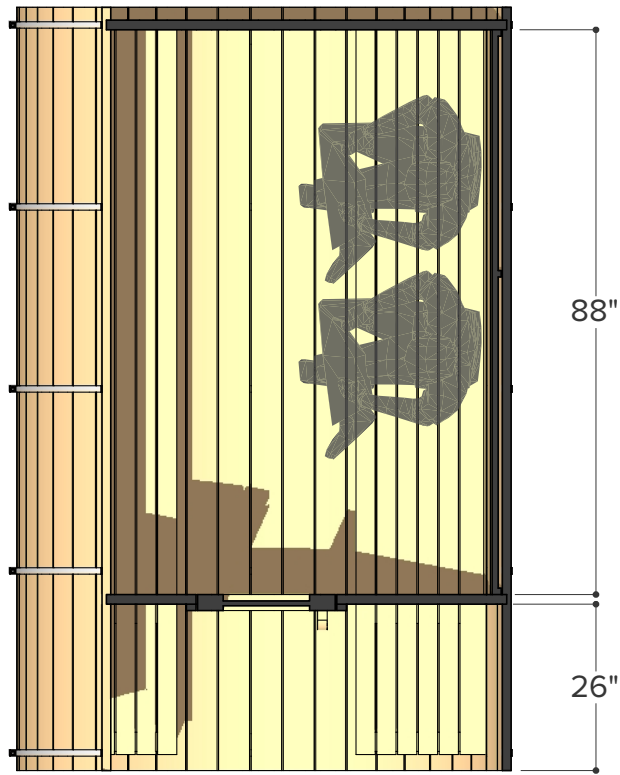

FOREST

- COOPERAGE -

ø 6.5' x 7'

Sauna & Porch

Occupancy	Sauna Weight <small>(Weight calculated with electrical stove, wood stoves are heavier)</small>	Sauna Volume <small>(Internal volume of the sauna, with no floor, benches or equipment)</small>
Typical: 3	458 Kilograms <small>(approx)</small>	5.71 m ³ <small>(approx)</small>
Max: 4	1009 Pounds <small>(approx)</small>	202 ft ³ <small>(approx)</small>

FOREST

- COOPERAGE -

ø 6.5' x 8'

Sauna & Porch

Occupancy	Sauna Weight <small>(Weight calculated with electrical stove, wood stoves are heavier)</small>	Sauna Volume <small>(Internal volume of the sauna, with no floor, benches or equipment)</small>
Typical: 4	500 Kilograms <small>(approx)</small>	6.58 m ³ <small>(approx)</small>
Max: 5	1101 Pounds <small>(approx)</small>	232 ft ³ <small>(approx)</small>