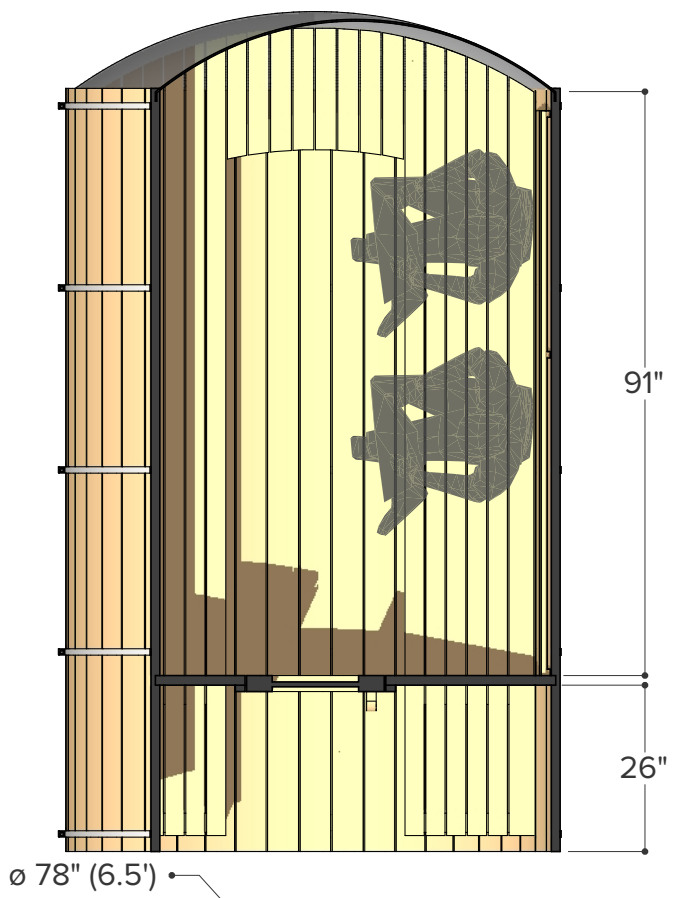

FOREST

- COOPERAGE -

Ø 6.5' x 8' Dome & Porch

Occupancy	Sauna Weight (Weight calculated with electrical stove, wood stoves are heavier)	Sauna Volume (Internal volume of the sauna, with no floor, benches or equipment)
Typical: 5	500 Kilograms (approx)	7.44 m³ (approx)
Max: 6	1101 Pounds (approx)	263 ft³ (approx)