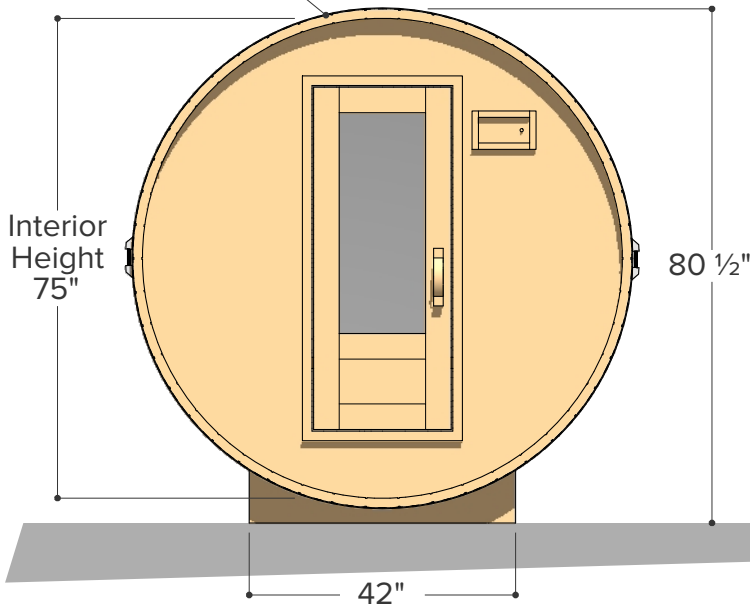

Occupancy	Sauna Weight (Weight calculated with electrical stove, wood stoves are heavier)	Sauna Volume (Internal volume of the sauna, with no floor, benches or equipment)
Typical: 6	523 Kilograms (approx)	8.31 m³ (approx)
Max: 7	1154 Pounds (approx)	294 ft³ (approx)

∅ 78" (6.5')