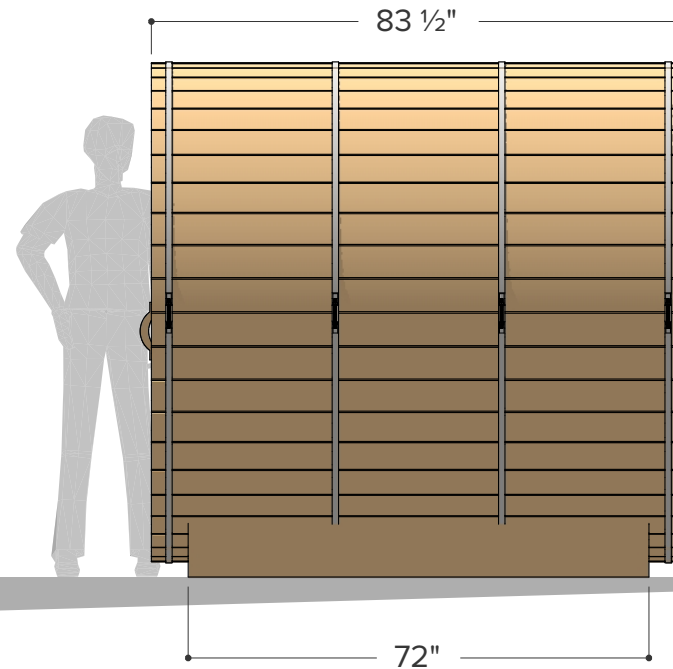

Occupancy	Sauna Weight (Weight calculated with electrical stove, wood stoves are heavier)	Sauna Volume (Internal volume of the sauna, with no floor, benches or equipment)
Typical: 3	391 Kilograms (approx)	5.71 m³ (approx)
Max: 4	862 Pounds (approx)	202 ft³ (approx)