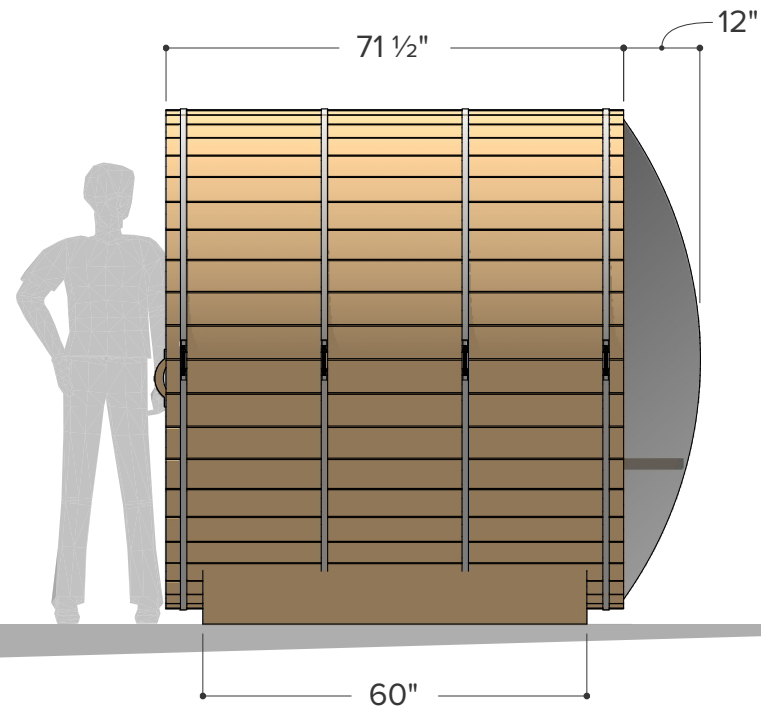

FOREST

- COOPERAGE -

Ø 6.5' x 10'

Sauna & Porch

Occupancy	Sauna Weight <small>(Weight calculated with electrical stove, wood stoves are heavier)</small>	Sauna Volume <small>(Internal volume of the sauna, with no floor, benches or equipment)</small>
Typical: 6	583 Kilograms <small>(approx)</small>	8.31 m ³ <small>(approx)</small>
Max: 7	1285 Pounds <small>(approx)</small>	294 ft ³ <small>(approx)</small>

Ø 78" (6.5')

Occupancy	Sauna Weight <small>(Weight calculated with electrical stove, wood stoves are heavier)</small>	Sauna Volume <small>(Internal volume of the sauna, with no floor, benches or equipment)</small>
Typical: 2	312 Kilograms (approx)	3.98 m ³ (approx)
Max: 3	688 Pounds (approx)	141 ft ³ (approx)

Occupancy	Sauna Weight <small>(Weight calculated with electrical stove, wood stoves are heavier)</small>	Sauna Volume <small>(Internal volume of the sauna, with no floor, benches or equipment)</small>
Typical: 2	354 Kilograms (approx)	4.85 m ³ (approx)
Max: 3	780 Pounds (approx)	171 ft ³ (approx)