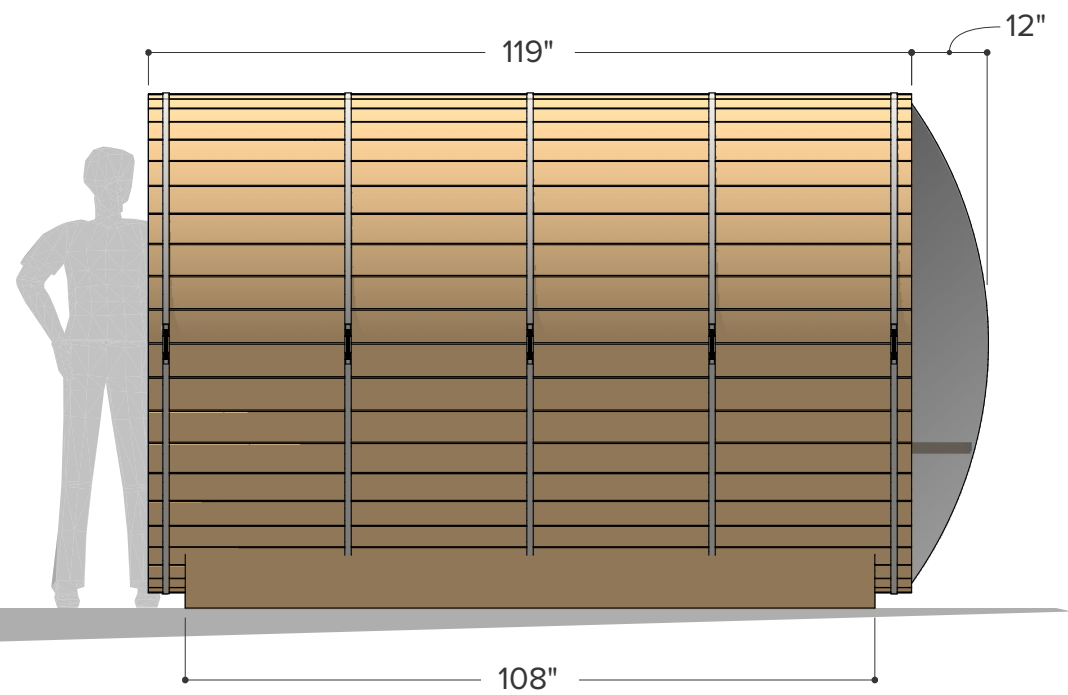

FOREST

- COOPERAGE -

Ø 6.5' x 8' Dome & Porch

Occupancy	Sauna Weight (Weight calculated with electrical stove, wood stoves are heavier)	Sauna Volume (Internal volume of the sauna, with no floor, benches or equipment)
Typical: 5	500 Kilograms (approx)	7.44 m³ (approx)
Max: 6	1101 Pounds (approx)	263 ft³ (approx)