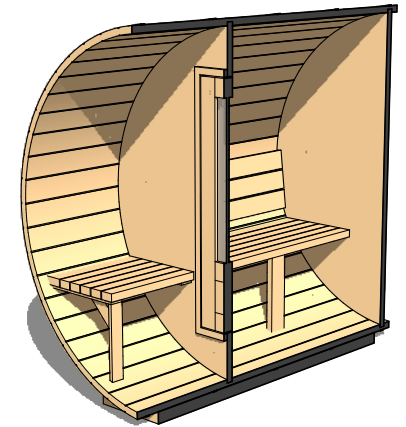

7.44 m³ (approx)
263 ft³ (approx)

Ø 78" (6.5')

Occupancy

Typical: 6
Max: 7

Sauna Weight

(Weight calculated with electrical stove, wood stoves are heavier)

518 Kilograms (approx)
1143 Pounds (approx)

Sauna Volume

(Internal volume of the sauna, with no floor, benches or equipment)

8.31 m³ (approx)
294 ft³ (approx)

∅ 78" (6.5')

Occupancy	Sauna Weight <small>(Weight calculated with electrical stove, wood stoves are heavier)</small>	Sauna Volume <small>(Internal volume of the sauna, with no floor, benches or equipment)</small>
Typical: 2	374 Kilograms (approx)	3.98 m ³ (approx)
Max: 3	825 Pounds (approx)	141 ft ³ (approx)

FOREST

- COOPERAGE -

Ø 6.5' x 6'

Sauna & Porch

Occupancy	Sauna Weight <small>(Weight calculated with electrical stove, wood stoves are heavier)</small>	Sauna Volume <small>(Internal volume of the sauna, with no floor, benches or equipment)</small>
Typical: 2	416 Kilograms <small>(approx)</small>	4.85 m ³ <small>(approx)</small>
Max: 3	917 Pounds <small>(approx)</small>	171 ft ³ <small>(approx)</small>