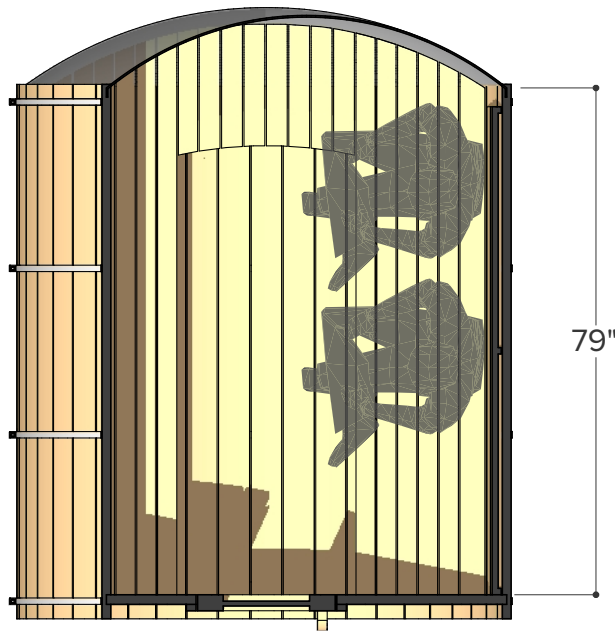

FOREST

- COOPERAGE -

ø 6.5' x 9'

Sauna & Porch

Occupancy	Sauna Weight	Sauna Volume
	<small>(Weight calculated with electrical stove, wood stoves are heavier)</small>	<small>(Internal volume of the sauna, with no floor, benches or equipment)</small>
Typical: 5	541 Kilograms (approx)	7.44 m ³ (approx)
Max: 6	1194 Pounds (approx)	263 ft ³ (approx)

FOREST

- COOPERAGE -

Ø 6.5' x 10'

Sauna & Porch

Occupancy	Sauna Weight <small>(Weight calculated with electrical stove, wood stoves are heavier)</small>	Sauna Volume <small>(Internal volume of the sauna, with no floor, benches or equipment)</small>
Typical: 6	583 Kilograms <small>(approx)</small>	8.31 m ³ <small>(approx)</small>
Max: 7	1285 Pounds <small>(approx)</small>	294 ft ³ <small>(approx)</small>

Ø 78" (6.5')

Occupancy	Sauna Weight <small>(Weight calculated with electrical stove, wood stoves are heavier)</small>	Sauna Volume <small>(Internal volume of the sauna, with no floor, benches or equipment)</small>
Typical: 2	312 Kilograms (approx)	3.98 m ³ (approx)
Max: 3	688 Pounds (approx)	141 ft ³ (approx)

Occupancy	Sauna Weight <small>(Weight calculated with electrical stove, wood stoves are heavier)</small>	Sauna Volume <small>(Internal volume of the sauna, with no floor, benches or equipment)</small>
Typical: 2	354 Kilograms (approx)	4.85 m ³ (approx)
Max: 3	780 Pounds (approx)	171 ft ³ (approx)