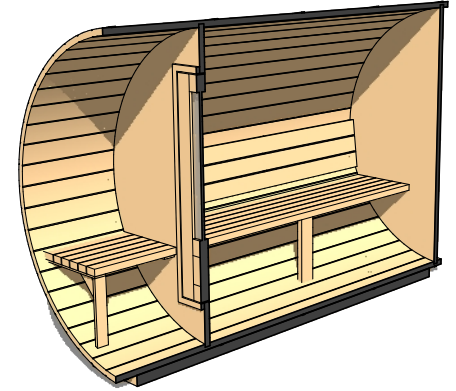

FOREST

- COOPERAGE -

Ø 6.5' x 6'

Sauna & Porch

Occupancy	Sauna Weight <small>(Weight calculated with electrical stove, wood stoves are heavier)</small>	Sauna Volume <small>(Internal volume of the sauna, with no floor, benches or equipment)</small>
Typical: 2	416 Kilograms <small>(approx)</small>	4.85 m ³ <small>(approx)</small>
Max: 3	917 Pounds <small>(approx)</small>	171 ft ³ <small>(approx)</small>

FOREST

- COOPERAGE -

ø 6.5' x 7'

Sauna & Porch

Occupancy	Sauna Weight <small>(Weight calculated with electrical stove, wood stoves are heavier)</small>	Sauna Volume <small>(Internal volume of the sauna, with no floor, benches or equipment)</small>
Typical: 3	458 Kilograms <small>(approx)</small>	5.71 m ³ <small>(approx)</small>
Max: 4	1009 Pounds <small>(approx)</small>	202 ft ³ <small>(approx)</small>

FOREST

- COOPERAGE -

ø 6.5' x 8'

Sauna & Porch

Occupancy	Sauna Weight <small>(Weight calculated with electrical stove, wood stoves are heavier)</small>	Sauna Volume <small>(Internal volume of the sauna, with no floor, benches or equipment)</small>
Typical: 4	500 Kilograms <small>(approx)</small>	6.58 m ³ <small>(approx)</small>
Max: 5	1101 Pounds <small>(approx)</small>	232 ft ³ <small>(approx)</small>

FOREST

- COOPERAGE -

ø 6.5' x 9'

Sauna & Porch

Occupancy	Sauna Weight	Sauna Volume
	<small>(Weight calculated with electrical stove, wood stoves are heavier)</small>	<small>(Internal volume of the sauna, with no floor, benches or equipment)</small>
Typical: 5	541 Kilograms (approx)	7.44 m ³ (approx)
Max: 6	1194 Pounds (approx)	263 ft ³ (approx)