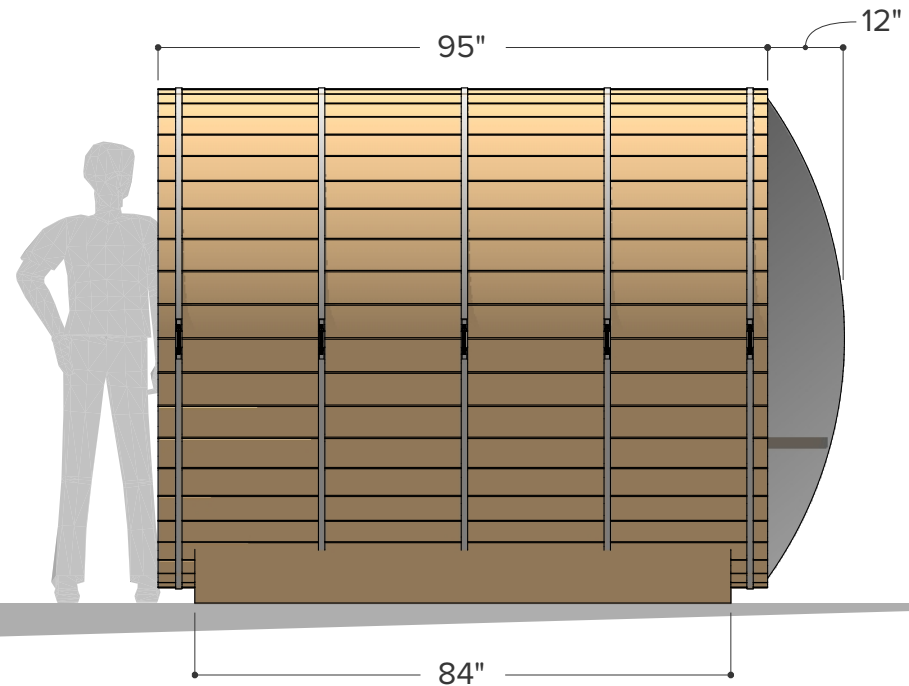

Occupancy	Sauna Weight	Sauna Volume
Typical: 2	416 Kilograms (approx) (Weight calculated with electrical stove, wood stoves are heavier)	4.85 m³ (approx) (Internal volume of the sauna, with no floor, benches or equipment)
Max: 3	917 Pounds (approx)	171 ft³ (approx)