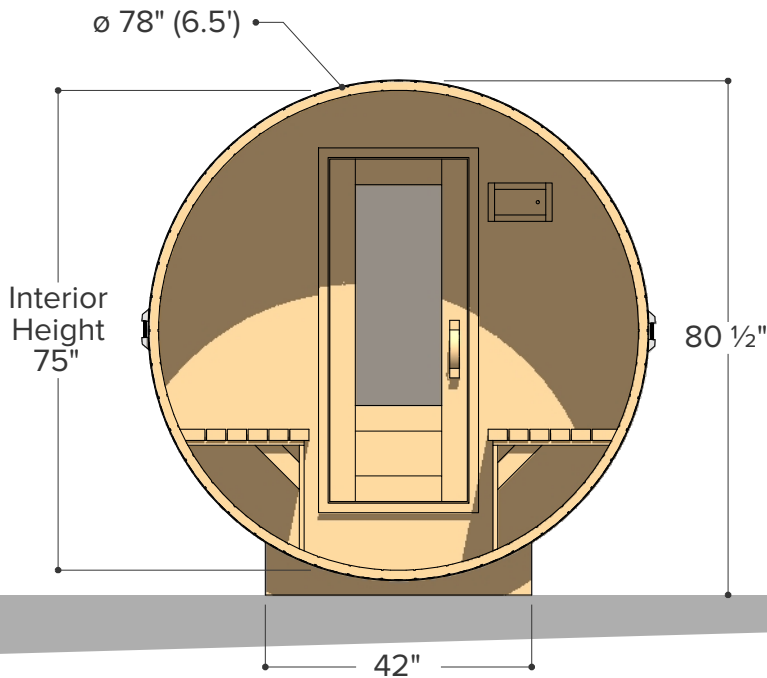

FOREST

- COOPERAGE -

Ø 6.5' x 6'

Sauna & Porch

Occupancy	Sauna Weight <small>(Weight calculated with electrical stove, wood stoves are heavier)</small>	Sauna Volume <small>(Internal volume of the sauna, with no floor, benches or equipment)</small>
Typical: 2	416 Kilograms <small>(approx)</small>	4.85 m ³ <small>(approx)</small>
Max: 3	917 Pounds <small>(approx)</small>	171 ft ³ <small>(approx)</small>

FOREST

- COOPERAGE -

ø 6.5' x 7'

Sauna & Porch

Occupancy	Sauna Weight <small>(Weight calculated with electrical stove, wood stoves are heavier)</small>	Sauna Volume <small>(Internal volume of the sauna, with no floor, benches or equipment)</small>
Typical: 3	458 Kilograms <small>(approx)</small>	5.71 m ³ <small>(approx)</small>
Max: 4	1009 Pounds <small>(approx)</small>	202 ft ³ <small>(approx)</small>

FOREST

- COOPERAGE -

ø 6.5' x 8'

Sauna & Porch

Occupancy	Sauna Weight <small>(Weight calculated with electrical stove, wood stoves are heavier)</small>	Sauna Volume <small>(Internal volume of the sauna, with no floor, benches or equipment)</small>
Typical: 4	500 Kilograms <small>(approx)</small>	6.58 m ³ <small>(approx)</small>
Max: 5	1101 Pounds <small>(approx)</small>	232 ft ³ <small>(approx)</small>

FOREST

- COOPERAGE -

ø 6.5' x 9'

Sauna & Porch

Occupancy	Sauna Weight	Sauna Volume
	<small>(Weight calculated with electrical stove, wood stoves are heavier)</small>	<small>(Internal volume of the sauna, with no floor, benches or equipment)</small>
Typical: 5	541 Kilograms (approx)	7.44 m ³ (approx)
Max: 6	1194 Pounds (approx)	263 ft ³ (approx)