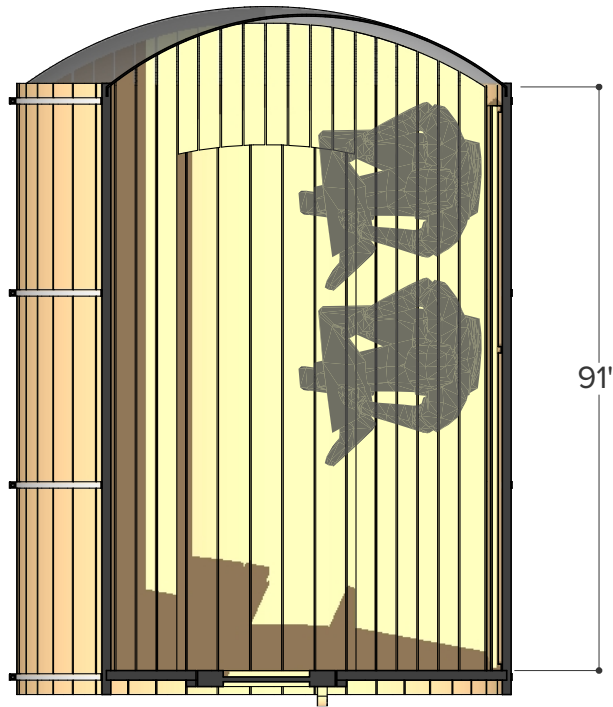

Occupancy	Sauna Weight (Weight calculated with electrical stove, wood stoves are heavier)	Sauna Volume (Internal volume of the sauna, with no floor, benches or equipment)
Typical: 5	440 Kilograms (approx)	7.44 m³ (approx)
Max: 6	970 Pounds (approx)	263 ft³ (approx)