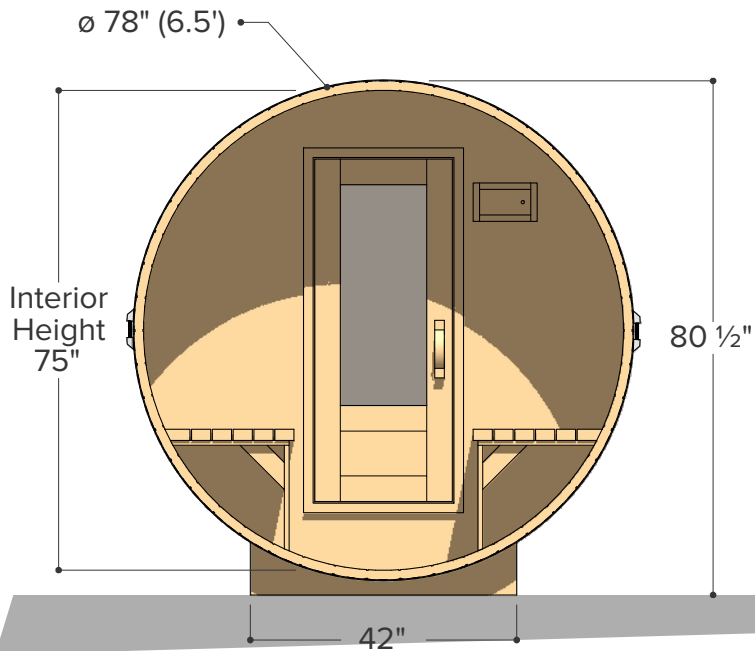

FOREST

- COOPERAGE -

ø 6.5' x 8'

Sauna & Porch

Occupancy	Sauna Weight <small>(Weight calculated with electrical stove, wood stoves are heavier)</small>	Sauna Volume <small>(Internal volume of the sauna, with no floor, benches or equipment)</small>
Typical: 4	500 Kilograms <small>(approx)</small>	6.58 m ³ <small>(approx)</small>
Max: 5	1101 Pounds <small>(approx)</small>	232 ft ³ <small>(approx)</small>

FOREST

- COOPERAGE -

ø 6.5' x 9'

Sauna & Porch

Occupancy	Sauna Weight	Sauna Volume
	<small>(Weight calculated with electrical stove, wood stoves are heavier)</small>	<small>(Internal volume of the sauna, with no floor, benches or equipment)</small>
Typical: 5	541 Kilograms (approx)	7.44 m ³ (approx)
Max: 6	1194 Pounds (approx)	263 ft ³ (approx)

FOREST

- COOPERAGE -

Ø 6.5' x 10'

Sauna & Porch

Occupancy	Sauna Weight <small>(Weight calculated with electrical stove, wood stoves are heavier)</small>	Sauna Volume <small>(Internal volume of the sauna, with no floor, benches or equipment)</small>
Typical: 6	583 Kilograms <small>(approx)</small>	8.31 m ³ <small>(approx)</small>
Max: 7	1285 Pounds <small>(approx)</small>	294 ft ³ <small>(approx)</small>

Ø 78" (6.5')

Occupancy	Sauna Weight <small>(Weight calculated with electrical stove, wood stoves are heavier)</small>	Sauna Volume <small>(Internal volume of the sauna, with no floor, benches or equipment)</small>
Typical: 2	312 Kilograms (approx)	3.98 m ³ (approx)
Max: 3	688 Pounds (approx)	141 ft ³ (approx)