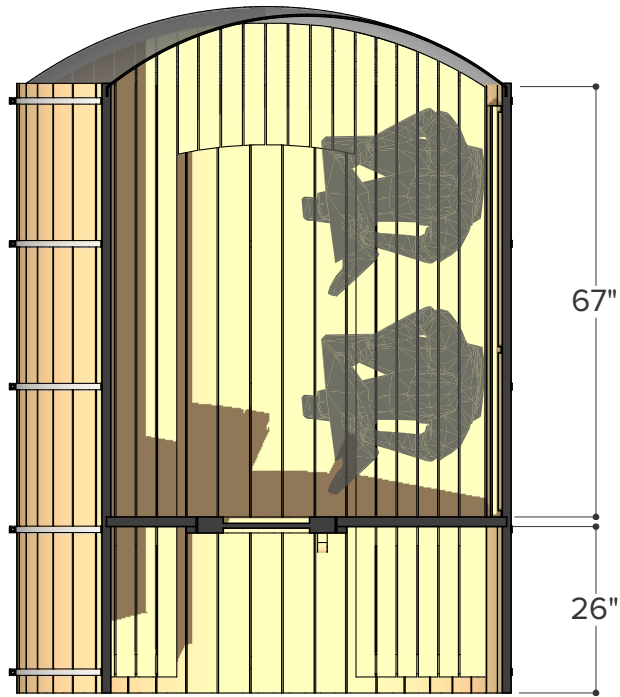

Occupancy	Sauna Weight <small>(Weight calculated with electrical stove, wood stoves are heavier)</small>	Sauna Volume <small>(Internal volume of the sauna, with no floor, benches or equipment)</small>
Typical: 5	482 Kilograms (approx)	7.44 m ³ (approx)
Max: 6	1062 Pounds (approx)	263 ft ³ (approx)

Occupancy	Sauna Weight <small>(Weight calculated with electrical stove, wood stoves are heavier)</small>	Sauna Volume <small>(Internal volume of the sauna, with no floor, benches or equipment)</small>
Typical: 6	523 Kilograms (approx)	8.31 m ³ (approx)
Max: 7	1154 Pounds (approx)	294 ft ³ (approx)

∅ 78" (6.5')

Occupancy	Sauna Weight <small>(Weight calculated with electrical stove, wood stoves are heavier)</small>	Sauna Volume <small>(Internal volume of the sauna, with no floor, benches or equipment)</small>
Typical: 2	374 Kilograms (approx)	3.98 m ³ (approx)
Max: 3	825 Pounds (approx)	141 ft ³ (approx)