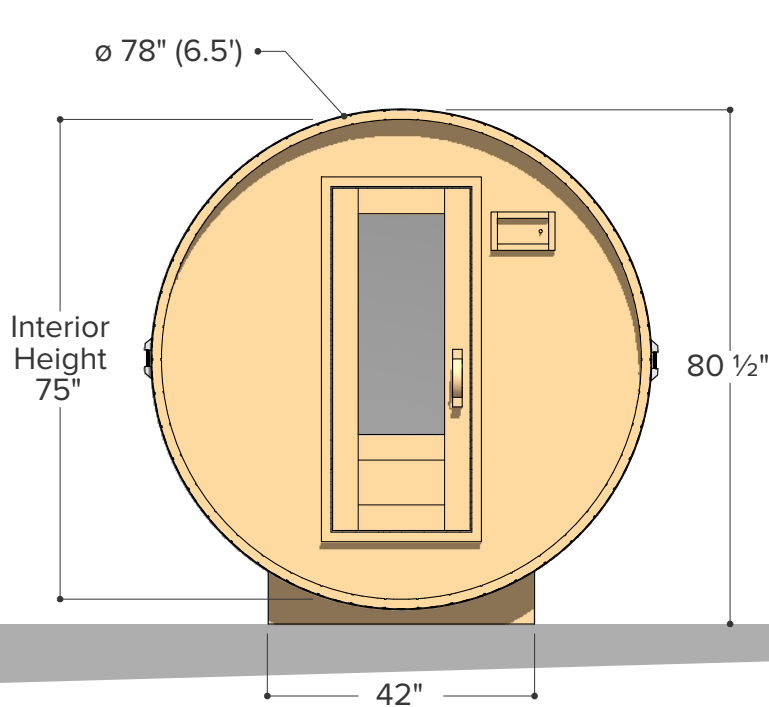

FOREST

- COOPERAGE -

Ø 6.5' x 10'

Sauna & Porch

Occupancy	Sauna Weight <small>(Weight calculated with electrical stove, wood stoves are heavier)</small>	Sauna Volume <small>(Internal volume of the sauna, with no floor, benches or equipment)</small>
Typical: 6	583 Kilograms <small>(approx)</small>	8.31 m ³ <small>(approx)</small>
Max: 7	1285 Pounds <small>(approx)</small>	294 ft ³ <small>(approx)</small>

Ø 78" (6.5')

Occupancy	Sauna Weight <small>(Weight calculated with electrical stove, wood stoves are heavier)</small>	Sauna Volume <small>(Internal volume of the sauna, with no floor, benches or equipment)</small>
Typical: 2	312 Kilograms (approx)	3.98 m ³ (approx)
Max: 3	688 Pounds (approx)	141 ft ³ (approx)

Occupancy	Sauna Weight <small>(Weight calculated with electrical stove, wood stoves are heavier)</small>	Sauna Volume <small>(Internal volume of the sauna, with no floor, benches or equipment)</small>
Typical: 2	354 Kilograms (approx)	4.85 m ³ (approx)
Max: 3	780 Pounds (approx)	171 ft ³ (approx)