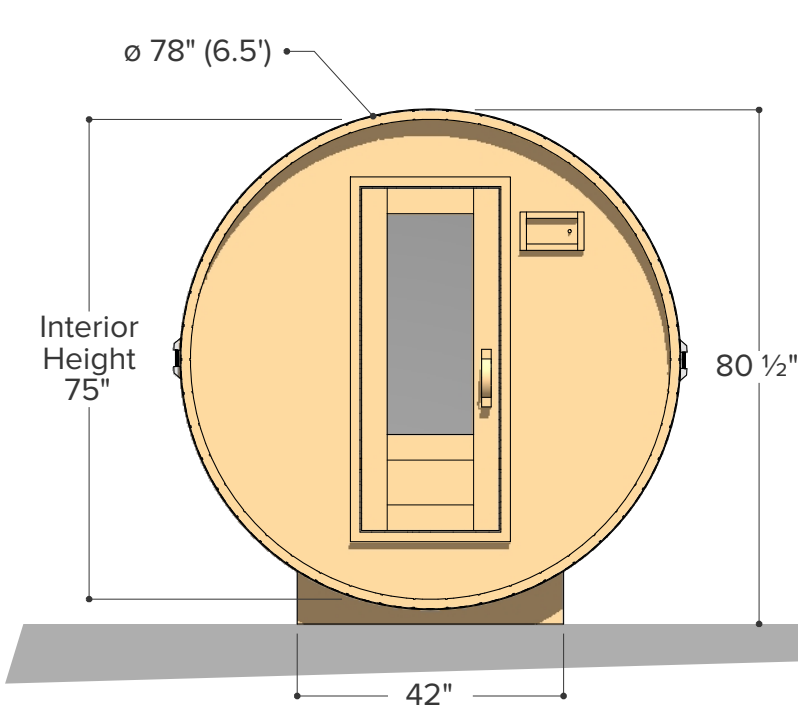

FOREST

- COOPERAGE -

ø 6.5' x 9'

Sauna & Porch

Occupancy	Sauna Weight	Sauna Volume
	<small>(Weight calculated with electrical stove, wood stoves are heavier)</small>	<small>(Internal volume of the sauna, with no floor, benches or equipment)</small>
Typical: 5	541 Kilograms (approx)	7.44 m ³ (approx)
Max: 6	1194 Pounds (approx)	263 ft ³ (approx)

FOREST

- COOPERAGE -

Ø 6.5' x 10'

Sauna & Porch

Occupancy	Sauna Weight <small>(Weight calculated with electrical stove, wood stoves are heavier)</small>	Sauna Volume <small>(Internal volume of the sauna, with no floor, benches or equipment)</small>
Typical: 6	583 Kilograms <small>(approx)</small>	8.31 m ³ <small>(approx)</small>
Max: 7	1285 Pounds <small>(approx)</small>	294 ft ³ <small>(approx)</small>

Ø 78" (6.5')

Occupancy	Sauna Weight <small>(Weight calculated with electrical stove, wood stoves are heavier)</small>	Sauna Volume <small>(Internal volume of the sauna, with no floor, benches or equipment)</small>
Typical: 2	312 Kilograms (approx)	3.98 m ³ (approx)
Max: 3	688 Pounds (approx)	141 ft ³ (approx)