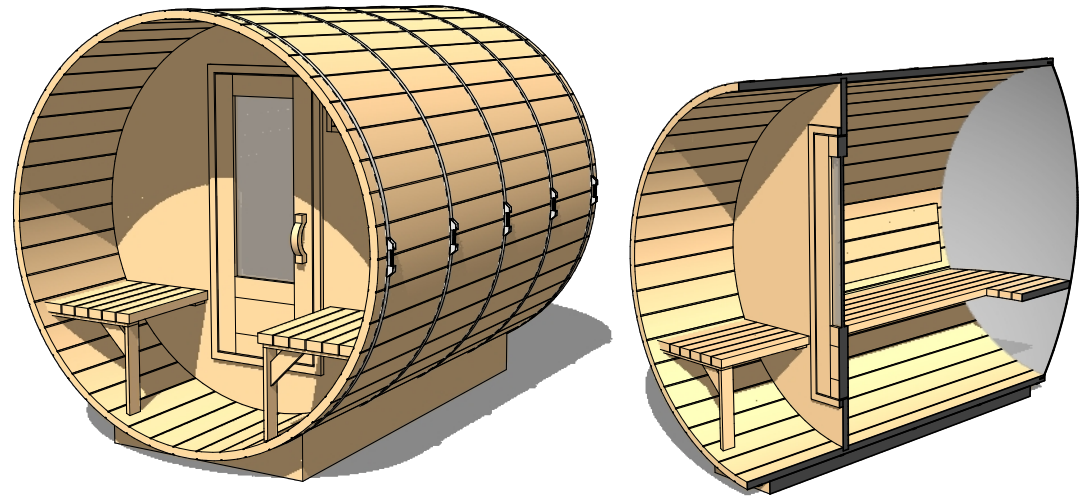

Occupancy	Sauna Weight	Sauna Volume
Typical: 2	416 Kilograms (approx) (Weight calculated with electrical stove, wood stoves are heavier)	4.85 m³ (approx) (Internal volume of the sauna, with no floor, benches or equipment)
Max: 3	917 Pounds (approx)	171 ft³ (approx)