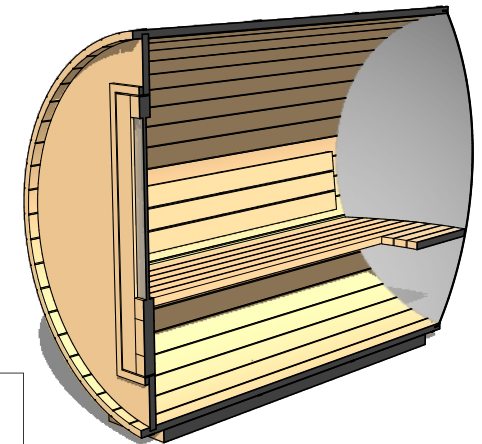

Occupancy	Sauna Weight (Weight calculated with electrical stove, wood stoves are heavier)	Sauna Volume (Internal volume of the sauna, with no floor, benches or equipment)
Typical: 5	440 Kilograms (approx)	7.44 m³ (approx)
Max: 6	970 Pounds (approx)	263 ft³ (approx)