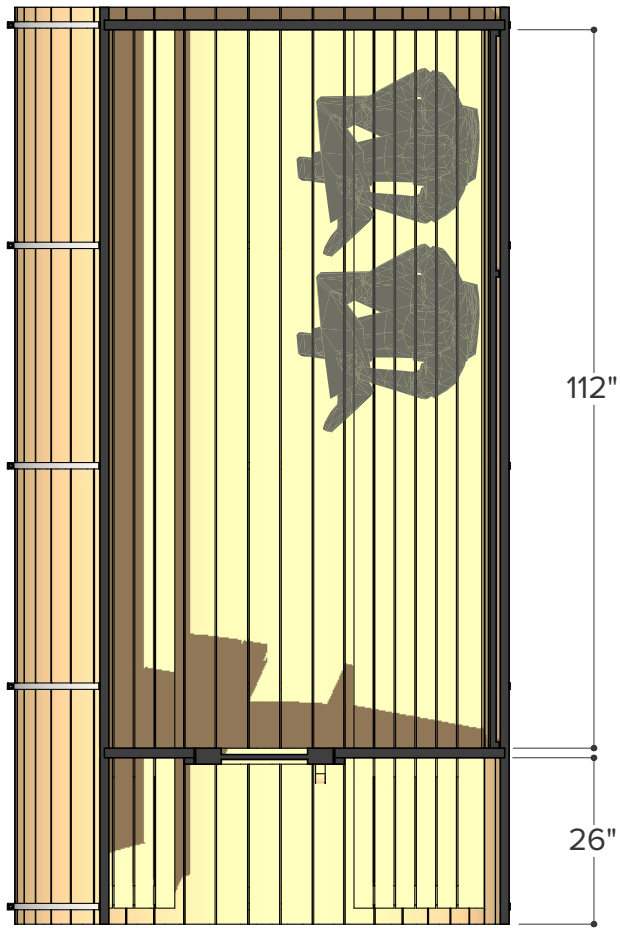

FOREST

- COOPERAGE -

ø 6.5' x 8'

Sauna & Porch

Occupancy	Sauna Weight <small>(Weight calculated with electrical stove, wood stoves are heavier)</small>	Sauna Volume <small>(Internal volume of the sauna, with no floor, benches or equipment)</small>
Typical: 4	500 Kilograms <small>(approx)</small>	6.58 m ³ <small>(approx)</small>
Max: 5	1101 Pounds <small>(approx)</small>	232 ft ³ <small>(approx)</small>

FOREST

- COOPERAGE -

ø 6.5' x 9'

Sauna & Porch

Occupancy	Sauna Weight	Sauna Volume
	<small>(Weight calculated with electrical stove, wood stoves are heavier)</small>	<small>(Internal volume of the sauna, with no floor, benches or equipment)</small>
Typical: 5	541 Kilograms (approx)	7.44 m ³ (approx)
Max: 6	1194 Pounds (approx)	263 ft ³ (approx)

FOREST

- COOPERAGE -

Ø 6.5' x 10'

Sauna & Porch

Occupancy	Sauna Weight <small>(Weight calculated with electrical stove, wood stoves are heavier)</small>	Sauna Volume <small>(Internal volume of the sauna, with no floor, benches or equipment)</small>
Typical: 6	583 Kilograms <small>(approx)</small>	8.31 m ³ <small>(approx)</small>
Max: 7	1285 Pounds <small>(approx)</small>	294 ft ³ <small>(approx)</small>