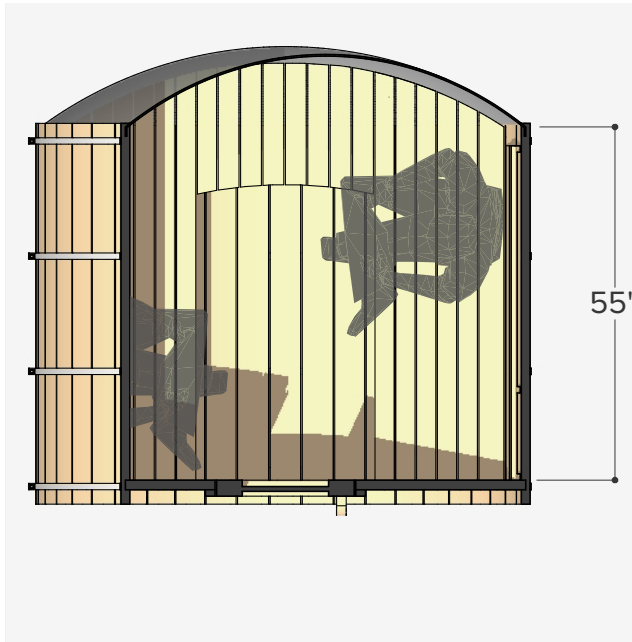

FOREST

- COOPERAGE -

ø 6.5' x 9'

Sauna & Porch

Occupancy	Sauna Weight	Sauna Volume
	<small>(Weight calculated with electrical stove, wood stoves are heavier)</small>	<small>(Internal volume of the sauna, with no floor, benches or equipment)</small>
Typical: 5	541 Kilograms (approx)	7.44 m ³ (approx)
Max: 6	1194 Pounds (approx)	263 ft ³ (approx)

FOREST

- COOPERAGE -

Ø 6.5' x 10'

Sauna & Porch

Occupancy	Sauna Weight <small>(Weight calculated with electrical stove, wood stoves are heavier)</small>	Sauna Volume <small>(Internal volume of the sauna, with no floor, benches or equipment)</small>
Typical: 6	583 Kilograms <small>(approx)</small>	8.31 m ³ <small>(approx)</small>
Max: 7	1285 Pounds <small>(approx)</small>	294 ft ³ <small>(approx)</small>

Ø 78" (6.5')

Occupancy	Sauna Weight <small>(Weight calculated with electrical stove, wood stoves are heavier)</small>	Sauna Volume <small>(Internal volume of the sauna, with no floor, benches or equipment)</small>
Typical: 2	312 Kilograms (approx)	3.98 m ³ (approx)
Max: 3	688 Pounds (approx)	141 ft ³ (approx)

Occupancy	Sauna Weight <small>(Weight calculated with electrical stove, wood stoves are heavier)</small>	Sauna Volume <small>(Internal volume of the sauna, with no floor, benches or equipment)</small>
Typical: 2	354 Kilograms (approx)	4.85 m ³ (approx)
Max: 3	780 Pounds (approx)	171 ft ³ (approx)