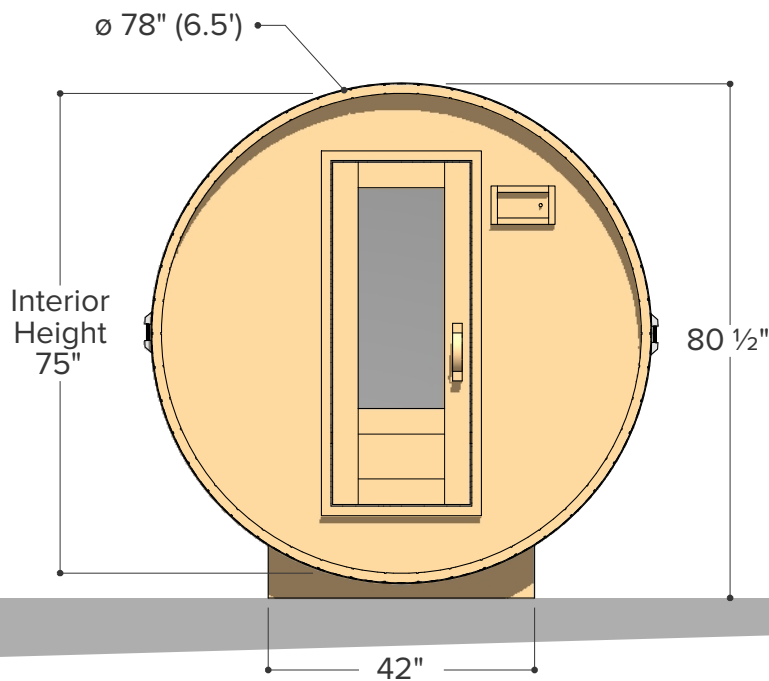

Occupancy	Sauna Weight (Weight calculated with electrical stove, wood stoves are heavier)	Sauna Volume (Internal volume of the sauna, with no floor, benches or equipment)
Typical: 3	396 Kilograms (approx)	5.71 m³ (approx)
Max: 4	872 Pounds (approx)	202 ft³ (approx)