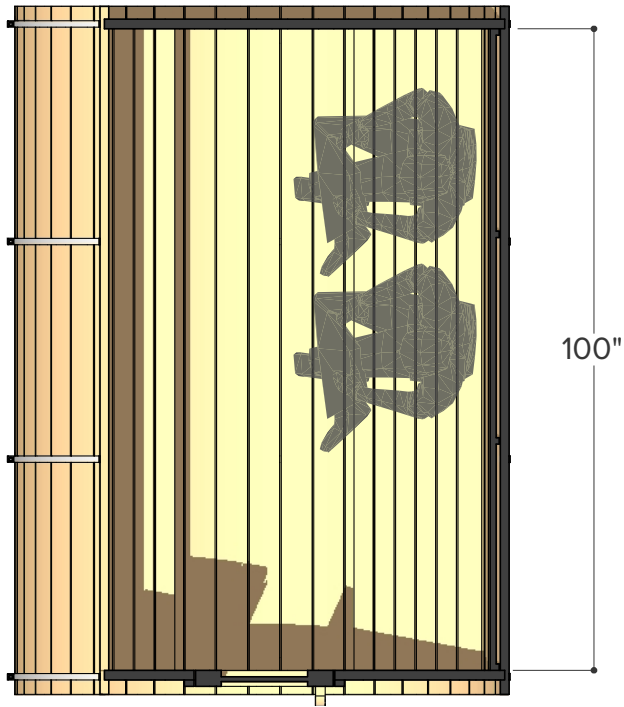

Occupancy

Typical: 5
Max: 6

Sauna Weight

477 Kilograms (approx)
1052 Pounds (approx)

Sauna Volume

7.44 m³ (approx)
263 ft³ (approx)

Ø 78" (6.5')