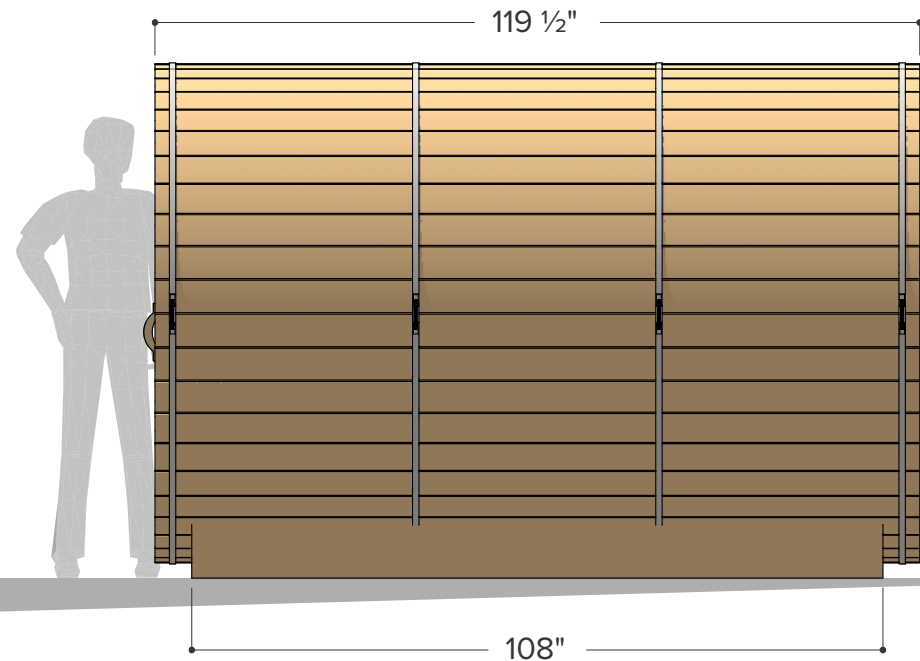

Sauna Volume

8.31 m³ (approx)
294 ft³ (approx)

∅ 78" (6.5')