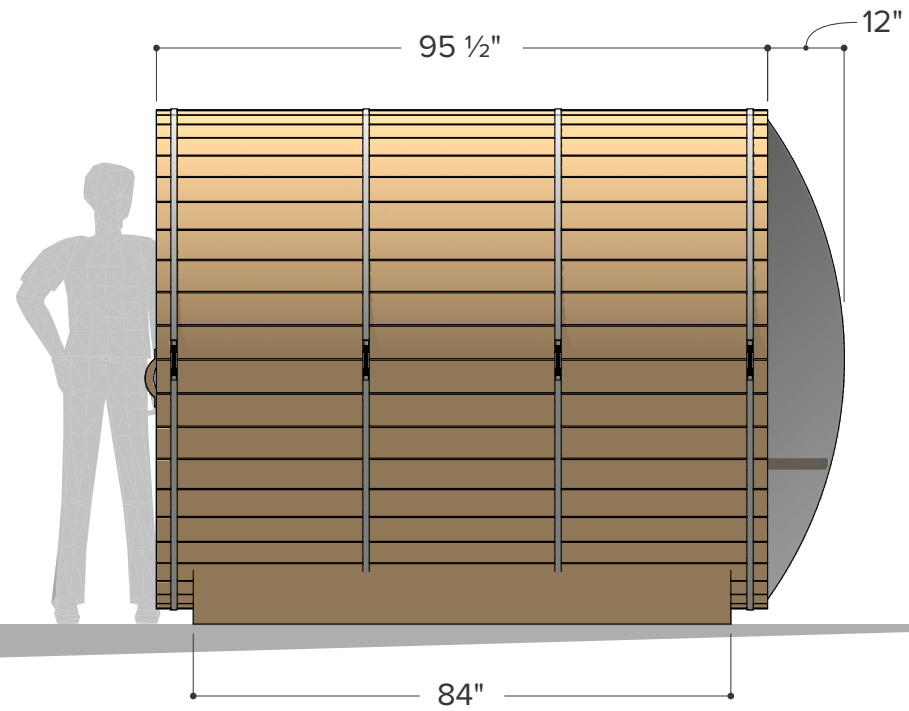

Occupancy	Sauna Weight (Weight calculated with electrical stove, wood stoves are heavier)	Sauna Volume (Internal volume of the sauna, with no floor, benches or equipment)
Typical: 5	440 Kilograms (approx)	7.44 m³ (approx)
Max: 6	970 Pounds (approx)	263 ft³ (approx)