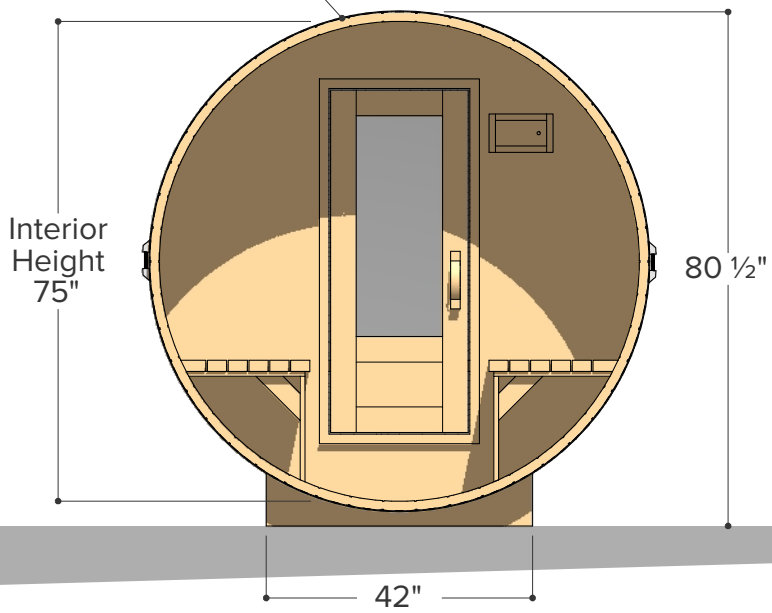

Occupancy	Sauna Weight	Sauna Volume
Typical: 2	416 Kilograms (approx) <small>(Weight calculated with electrical stove, wood stoves are heavier)</small>	4.85 m ³ (approx) <small>(Internal volume of the sauna, with no floor, benches or equipment)</small>
Max: 3	917 Pounds (approx)	171 ft ³ (approx)

Occupancy	Sauna Weight <small>(Weight calculated with electrical stove, wood stoves are heavier)</small>	Sauna Volume <small>(Internal volume of the sauna, with no floor, benches or equipment)</small>
Typical: 3	458 Kilograms (approx)	5.71 m ³ (approx)
Max: 4	1009 Pounds (approx)	202 ft ³ (approx)

FOREST

- COOPERAGE -

Ø 6.5' x 8' Dome & Porch

Occupancy	Sauna Weight <small>(Weight calculated with electrical stove, wood stoves are heavier)</small>	Sauna Volume <small>(Internal volume of the sauna, with no floor, benches or equipment)</small>
Typical: 5	500 Kilograms (approx)	7.44 m ³ (approx)
Max: 6	1101 Pounds (approx)	263 ft ³ (approx)