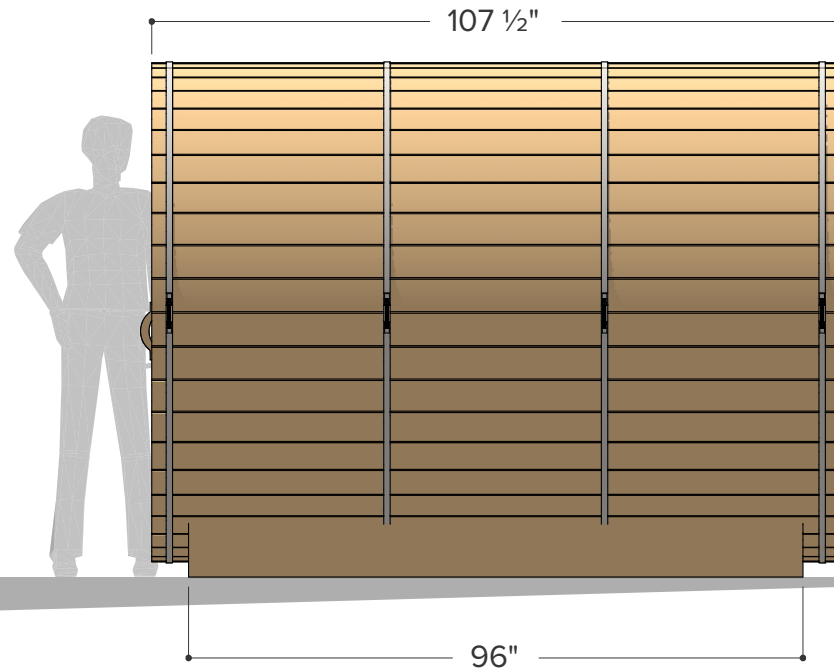

Sauna Volume

7.44 m³ (approx)
263 ft³ (approx)

Ø 78" (6.5')