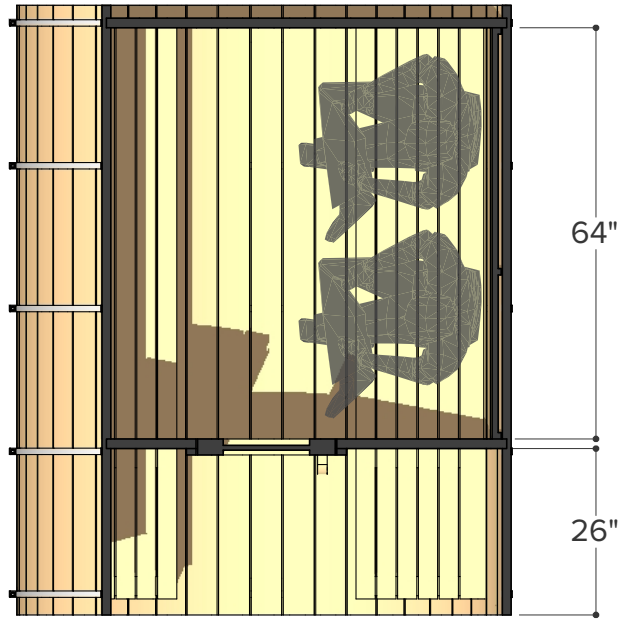

7.44 m³ (approx)
263 ft³ (approx)

Ø 78" (6.5')

Occupancy

Typical: 6
Max: 7

Sauna Weight

(Weight calculated with electrical stove, wood stoves are heavier)

518 Kilograms (approx)
1143 Pounds (approx)

Sauna Volume

(Internal volume of the sauna, with no floor, benches or equipment)

8.31 m³ (approx)
294 ft³ (approx)

∅ 78" (6.5')

Occupancy	Sauna Weight <small>(Weight calculated with electrical stove, wood stoves are heavier)</small>	Sauna Volume <small>(Internal volume of the sauna, with no floor, benches or equipment)</small>
Typical: 2	374 Kilograms (approx)	3.98 m ³ (approx)
Max: 3	825 Pounds (approx)	141 ft ³ (approx)

FOREST

- COOPERAGE -

Ø 6.5' x 6'

Sauna & Porch

Occupancy	Sauna Weight <small>(Weight calculated with electrical stove, wood stoves are heavier)</small>	Sauna Volume <small>(Internal volume of the sauna, with no floor, benches or equipment)</small>
Typical: 2	416 Kilograms <small>(approx)</small>	4.85 m ³ <small>(approx)</small>
Max: 3	917 Pounds <small>(approx)</small>	171 ft ³ <small>(approx)</small>

FOREST

- COOPERAGE -

ø 6.5' x 7'

Sauna & Porch

Occupancy	Sauna Weight <small>(Weight calculated with electrical stove, wood stoves are heavier)</small>	Sauna Volume <small>(Internal volume of the sauna, with no floor, benches or equipment)</small>
Typical: 3	458 Kilograms <small>(approx)</small>	5.71 m ³ <small>(approx)</small>
Max: 4	1009 Pounds <small>(approx)</small>	202 ft ³ <small>(approx)</small>