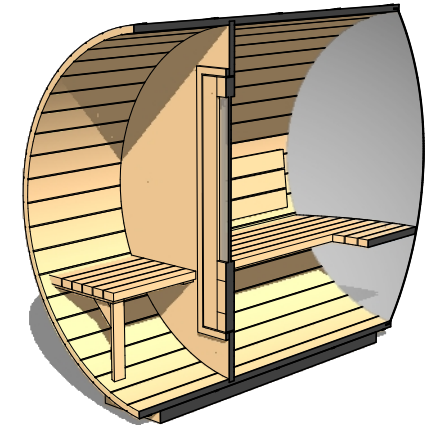

Occupancy	Sauna Weight (Weight calculated with electrical stove, wood stoves are heavier)	Sauna Volume (Internal volume of the sauna, with no floor, benches or equipment)
Typical: 2	374 Kilograms (approx)	3.98 m³ (approx)
Max: 3	825 Pounds (approx)	141 ft³ (approx)