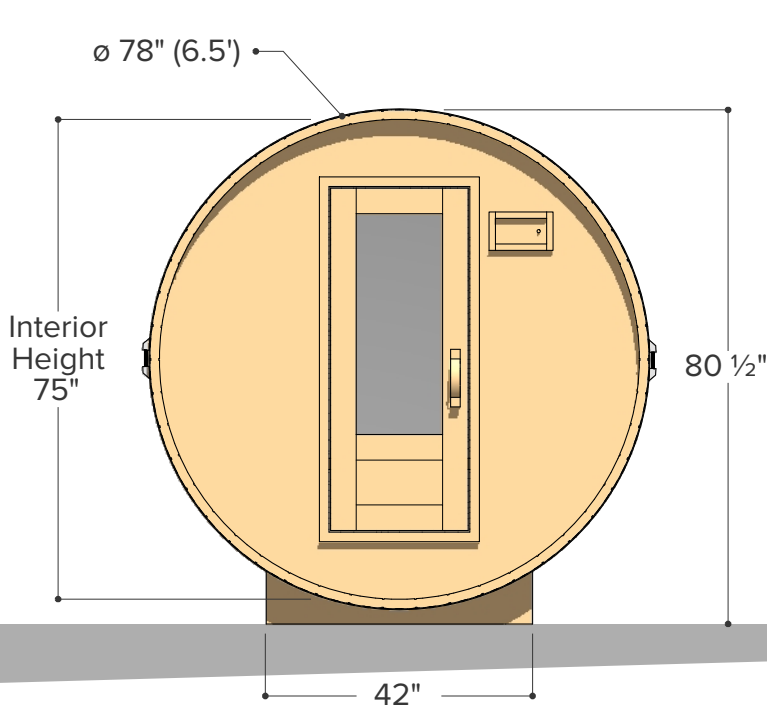

Occupancy	Sauna Weight (Weight calculated with electrical stove, wood stoves are heavier)	Sauna Volume (Internal volume of the sauna, with no floor, benches or equipment)
Typical: 5	440 Kilograms (approx)	7.44 m³ (approx)
Max: 6	970 Pounds (approx)	263 ft³ (approx)