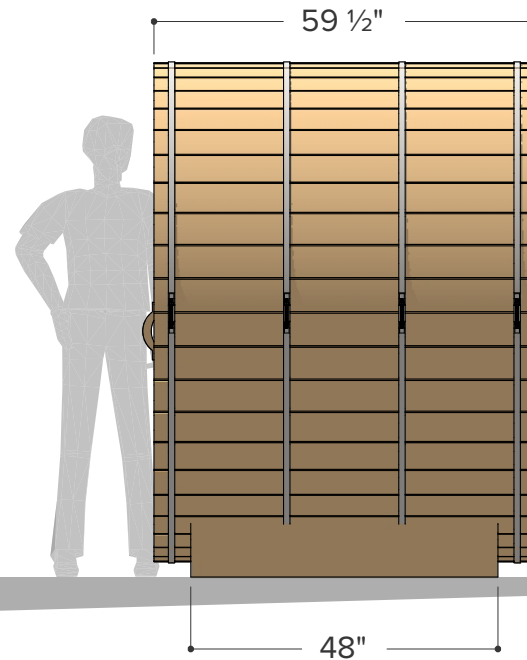

21

22

23

24

25

Occupancy	Sauna Weight <small>(Weight calculated with electrical stove, wood stoves are heavier)</small>	Sauna Volume <small>(Internal volume of the sauna, with no floor, benches or equipment)</small>
Typical: 2	307 Kilograms (approx)	3.98 m ³ (approx)
Max: 3	677 Pounds (approx)	141 ft ³ (approx)

Occupancy	Sauna Weight <small>(Weight calculated with electrical stove, wood stoves are heavier)</small>	Sauna Volume <small>(Internal volume of the sauna, with no floor, benches or equipment)</small>
Typical: 2	349 Kilograms <small>(approx)</small>	4.85 m ³ <small>(approx)</small>
Max: 3	770 Pounds <small>(approx)</small>	171 ft ³ <small>(approx)</small>

Occupancy	Sauna Weight <small>(Weight calculated with electrical stove, wood stoves are heavier)</small>	Sauna Volume <small>(Internal volume of the sauna, with no floor, benches or equipment)</small>
Typical: 3	391 Kilograms <small>(approx)</small>	5.71 m ³ <small>(approx)</small>
Max: 4	862 Pounds <small>(approx)</small>	202 ft ³ <small>(approx)</small>