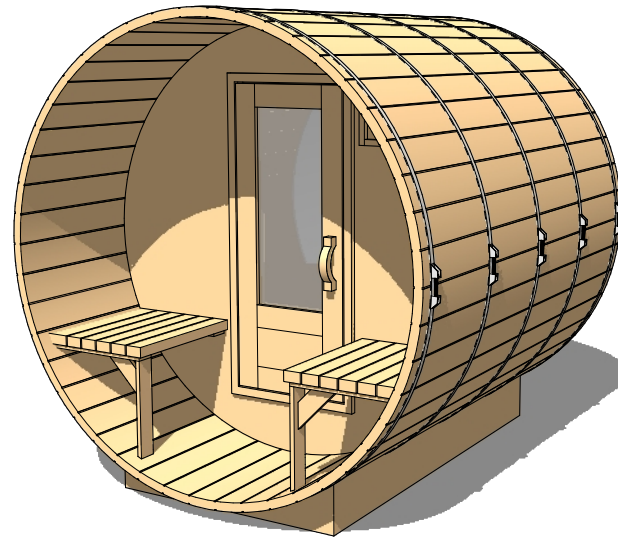

Occupancy	Sauna Weight (Weight calculated with electrical stove, wood stoves are heavier)	Sauna Volume (Internal volume of the sauna, with no floor, benches or equipment)
Typical: 2	374 Kilograms (approx)	3.98 m³ (approx)
Max: 3	825 Pounds (approx)	141 ft³ (approx)