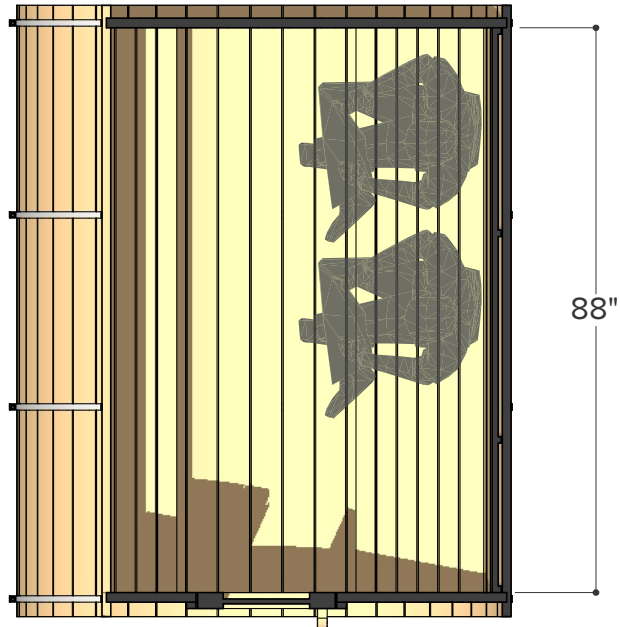

Occupancy	Sauna Weight (Weight calculated with electrical stove, wood stoves are heavier)	Sauna Volume (Internal volume of the sauna, with no floor, benches or equipment)
Typical: 4	435 Kilograms (approx)	6.58 m³ (approx)
Max: 5	959 Pounds (approx)	232 ft³ (approx)