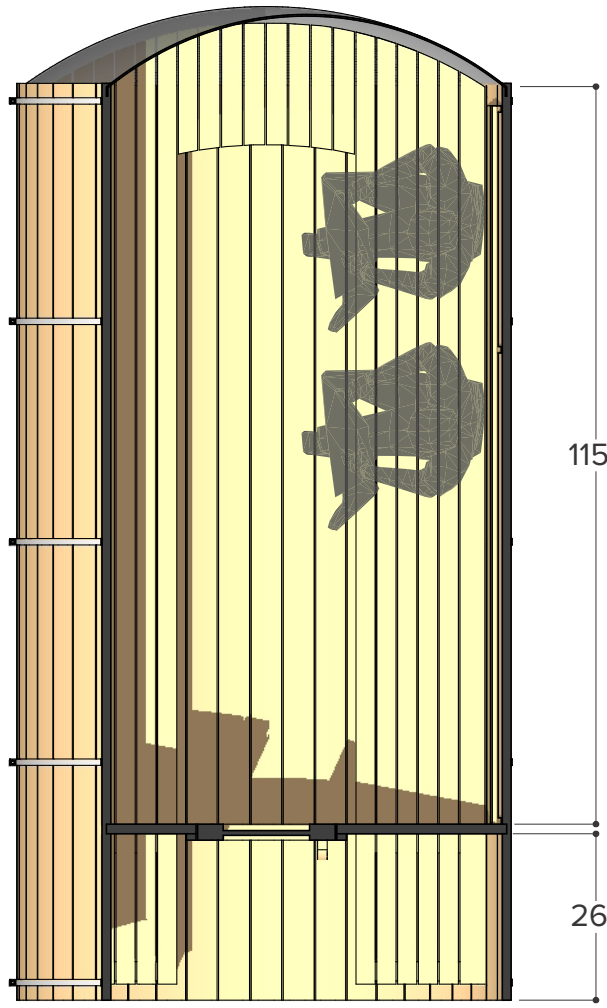

FOREST

- COOPERAGE -

Ø 6.5' x 8' Dome & Porch

Occupancy	Sauna Weight <small>(Weight calculated with electrical stove, wood stoves are heavier)</small>	Sauna Volume <small>(Internal volume of the sauna, with no floor, benches or equipment)</small>
Typical: 5	500 Kilograms (approx)	7.44 m ³ (approx)
Max: 6	1101 Pounds (approx)	263 ft ³ (approx)

FOREST

- COOPERAGE -

ø 6.5' x 9'

Dome & Porch

Occupancy	Sauna Weight <small>(Weight calculated with electrical stove, wood stoves are heavier)</small>	Sauna Volume <small>(Internal volume of the sauna, with no floor, benches or equipment)</small>
Typical: 5	541 Kilograms (approx)	7.44 m ³ (approx)
Max: 6	1194 Pounds (approx)	263 ft ³ (approx)

FOREST ø 6.5' x 10' - COOPERAGE - Dome & Porch

Occupancy	Sauna Weight <small>(Weight calculated with electrical stove, wood stoves are heavier)</small>	Sauna Volume <small>(Internal volume of the sauna, with no floor, benches or equipment)</small>
Typical: 6	583 Kilograms (approx)	8.31 m ³ (approx)
Max: 7	1285 Pounds (approx)	294 ft ³ (approx)