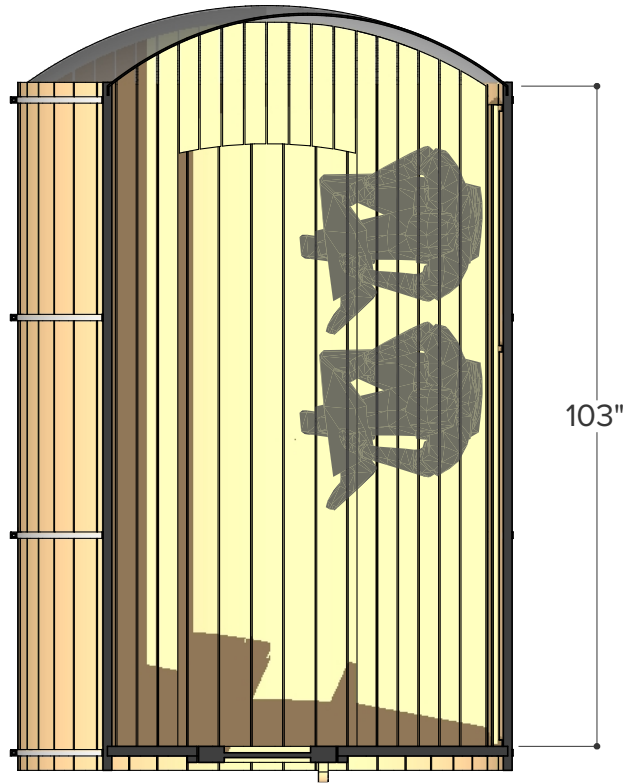

Occupancy	Sauna Weight (Weight calculated with electrical stove, wood stoves are heavier)	Sauna Volume (Internal volume of the sauna, with no floor, benches or equipment)
Typical: 5	482 Kilograms (approx)	7.44 m³ (approx)
Max: 6	1062 Pounds (approx)	263 ft³ (approx)