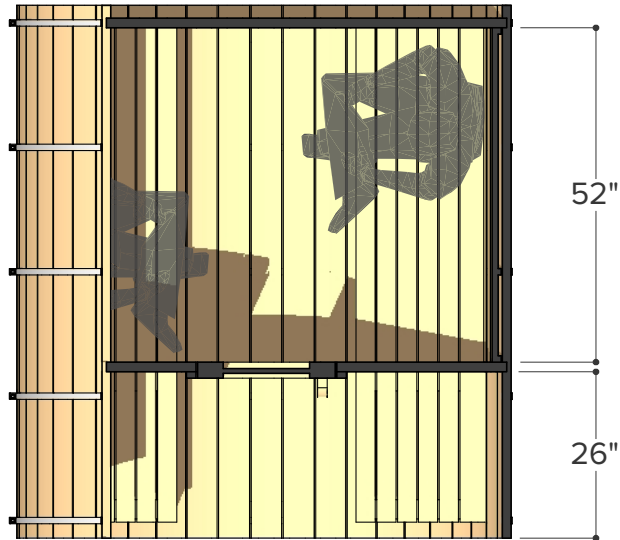

Occupancy

Typical: 5
Max: 6

Sauna Weight

(Weight calculated with electrical stove, wood stoves are heavier)

477 Kilograms (approx)
1052 Pounds (approx)

Sauna Volume

(Internal volume of the sauna, with no floor, benches or equipment)

7.44 m³ (approx)
263 ft³ (approx)

Ø 78" (6.5')

Occupancy

Typical: 6
Max: 7

Sauna Weight

(Weight calculated with electrical stove, wood stoves are heavier)

518 Kilograms (approx)
1143 Pounds (approx)

Sauna Volume

(Internal volume of the sauna, with no floor, benches or equipment)

8.31 m³ (approx)
294 ft³ (approx)

∅ 78" (6.5')

Occupancy	Sauna Weight <small>(Weight calculated with electrical stove, wood stoves are heavier)</small>	Sauna Volume <small>(Internal volume of the sauna, with no floor, benches or equipment)</small>
Typical: 2	374 Kilograms (approx)	3.98 m ³ (approx)
Max: 3	825 Pounds (approx)	141 ft ³ (approx)

FOREST

- COOPERAGE -

Ø 6.5' x 6'

Sauna & Porch

Occupancy	Sauna Weight <small>(Weight calculated with electrical stove, wood stoves are heavier)</small>	Sauna Volume <small>(Internal volume of the sauna, with no floor, benches or equipment)</small>
Typical: 2	416 Kilograms <small>(approx)</small>	4.85 m ³ <small>(approx)</small>
Max: 3	917 Pounds <small>(approx)</small>	171 ft ³ <small>(approx)</small>