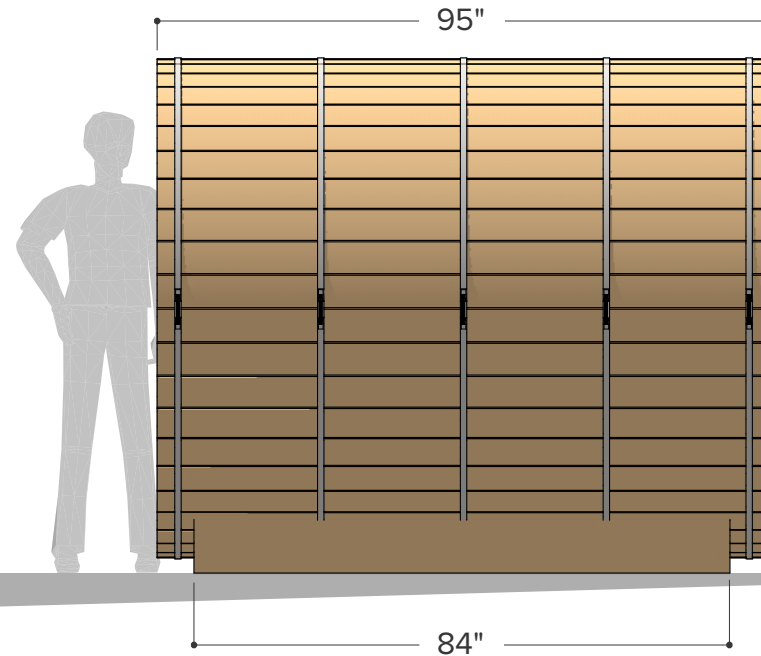

(Internal volume of the sauna, with no floor, benches or equipment)

8.31 m³ (approx)
294 ft³ (approx)

∅ 78" (6.5')

Occupancy	Sauna Weight <small>(Weight calculated with electrical stove, wood stoves are heavier)</small>	Sauna Volume <small>(Internal volume of the sauna, with no floor, benches or equipment)</small>
Typical: 2	374 Kilograms (approx)	3.98 m ³ (approx)
Max: 3	825 Pounds (approx)	141 ft ³ (approx)

FOREST

- COOPERAGE -

Ø 6.5' x 6'

Sauna & Porch

Occupancy	Sauna Weight <small>(Weight calculated with electrical stove, wood stoves are heavier)</small>	Sauna Volume <small>(Internal volume of the sauna, with no floor, benches or equipment)</small>
Typical: 2	416 Kilograms <small>(approx)</small>	4.85 m ³ <small>(approx)</small>
Max: 3	917 Pounds <small>(approx)</small>	171 ft ³ <small>(approx)</small>

FOREST

- COOPERAGE -

ø 6.5' x 7'

Sauna & Porch

Occupancy	Sauna Weight <small>(Weight calculated with electrical stove, wood stoves are heavier)</small>	Sauna Volume <small>(Internal volume of the sauna, with no floor, benches or equipment)</small>
Typical: 3	458 Kilograms <small>(approx)</small>	5.71 m ³ <small>(approx)</small>
Max: 4	1009 Pounds <small>(approx)</small>	202 ft ³ <small>(approx)</small>