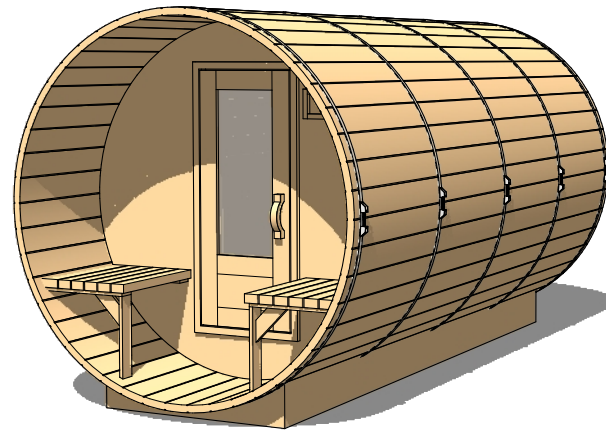

FOREST

- COOPERAGE -

ø 6.5' x 8'

Sauna & Porch

Occupancy	Sauna Weight <small>(Weight calculated with electrical stove, wood stoves are heavier)</small>	Sauna Volume <small>(Internal volume of the sauna, with no floor, benches or equipment)</small>
Typical: 4	500 Kilograms <small>(approx)</small>	6.58 m ³ <small>(approx)</small>
Max: 5	1101 Pounds <small>(approx)</small>	232 ft ³ <small>(approx)</small>

FOREST

- COOPERAGE -

ø 6.5' x 9'

Sauna & Porch

Occupancy	Sauna Weight	Sauna Volume
	<small>(Weight calculated with electrical stove, wood stoves are heavier)</small>	<small>(Internal volume of the sauna, with no floor, benches or equipment)</small>
Typical: 5	541 Kilograms (approx)	7.44 m ³ (approx)
Max: 6	1194 Pounds (approx)	263 ft ³ (approx)

FOREST

- COOPERAGE -

Ø 6.5' x 10'

Sauna & Porch

Occupancy	Sauna Weight <small>(Weight calculated with electrical stove, wood stoves are heavier)</small>	Sauna Volume <small>(Internal volume of the sauna, with no floor, benches or equipment)</small>
Typical: 6	583 Kilograms <small>(approx)</small>	8.31 m ³ <small>(approx)</small>
Max: 7	1285 Pounds <small>(approx)</small>	294 ft ³ <small>(approx)</small>