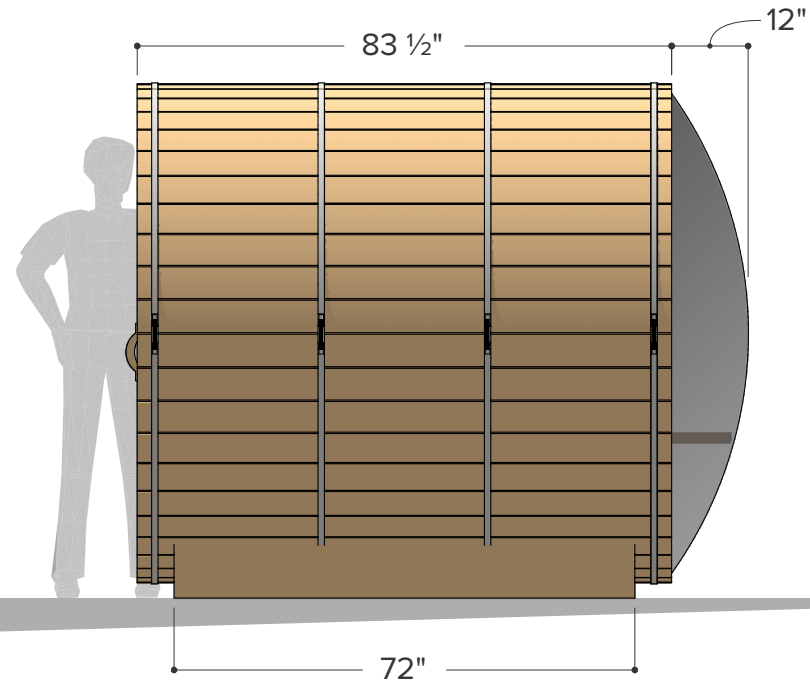

Occupancy	Sauna Weight (Weight calculated with electrical stove, wood stoves are heavier)	Sauna Volume (Internal volume of the sauna, with no floor, benches or equipment)
Typical: 3	396 Kilograms (approx)	5.71 m³ (approx)
Max: 4	872 Pounds (approx)	202 ft³ (approx)