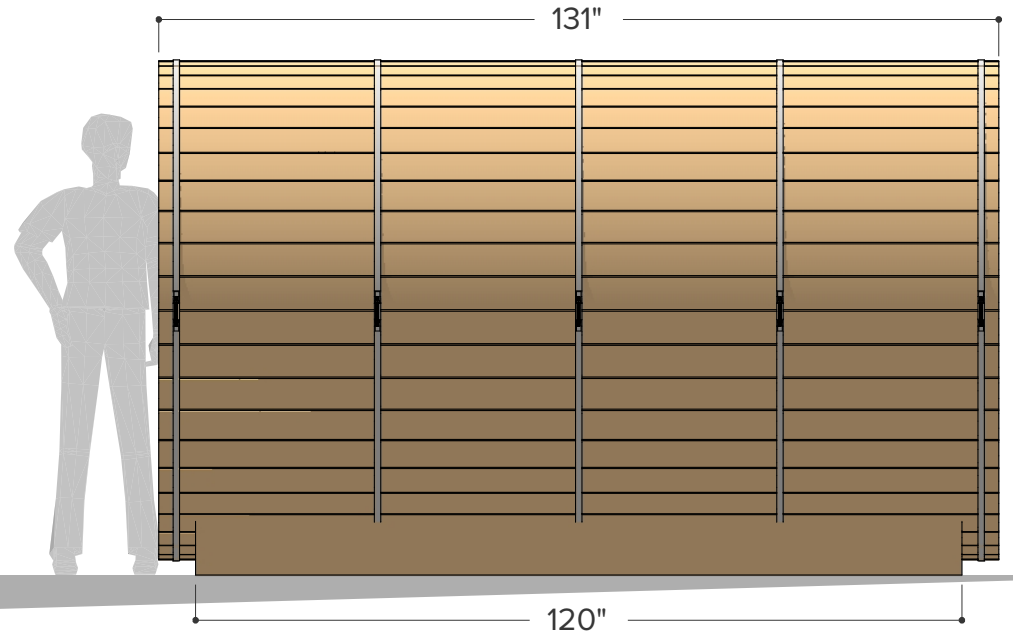

FOREST

- COOPERAGE -

ø 6.5' x 9'

Sauna & Porch

Occupancy	Sauna Weight	Sauna Volume
	<small>(Weight calculated with electrical stove, wood stoves are heavier)</small>	<small>(Internal volume of the sauna, with no floor, benches or equipment)</small>
Typical: 5	541 Kilograms (approx)	7.44 m ³ (approx)
Max: 6	1194 Pounds (approx)	263 ft ³ (approx)