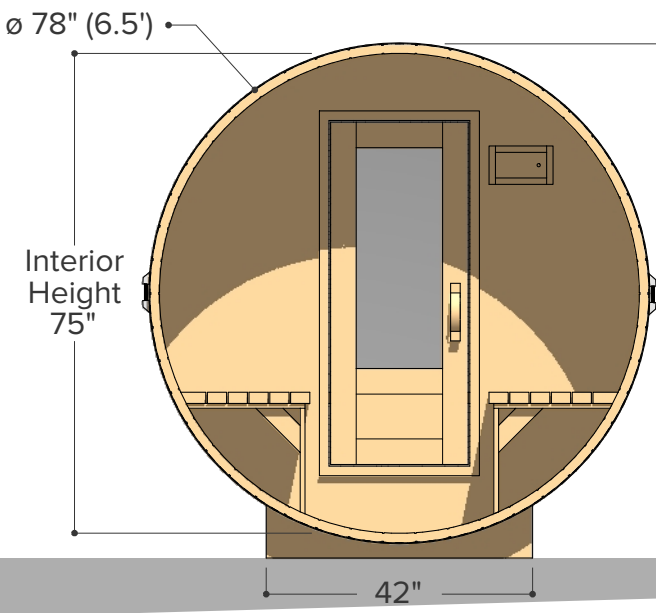

FOREST

- COOPERAGE -

Ø 6.5' x 8' Dome & Porch

Occupancy	Sauna Weight <small>(Weight calculated with electrical stove, wood stoves are heavier)</small>	Sauna Volume <small>(Internal volume of the sauna, with no floor, benches or equipment)</small>
Typical: 5	500 Kilograms (approx)	7.44 m ³ (approx)
Max: 6	1101 Pounds (approx)	263 ft ³ (approx)

FOREST

- COOPERAGE -

ø 6.5' x 9'

Dome & Porch

Occupancy	Sauna Weight <small>(Weight calculated with electrical stove, wood stoves are heavier)</small>	Sauna Volume <small>(Internal volume of the sauna, with no floor, benches or equipment)</small>
Typical: 5	541 Kilograms (approx)	7.44 m ³ (approx)
Max: 6	1194 Pounds (approx)	263 ft ³ (approx)

FOREST ø 6.5' x 10' - COOPERAGE - Dome & Porch

Occupancy	Sauna Weight <small>(Weight calculated with electrical stove, wood stoves are heavier)</small>	Sauna Volume <small>(Internal volume of the sauna, with no floor, benches or equipment)</small>
Typical: 6	583 Kilograms (approx)	8.31 m ³ (approx)
Max: 7	1285 Pounds (approx)	294 ft ³ (approx)