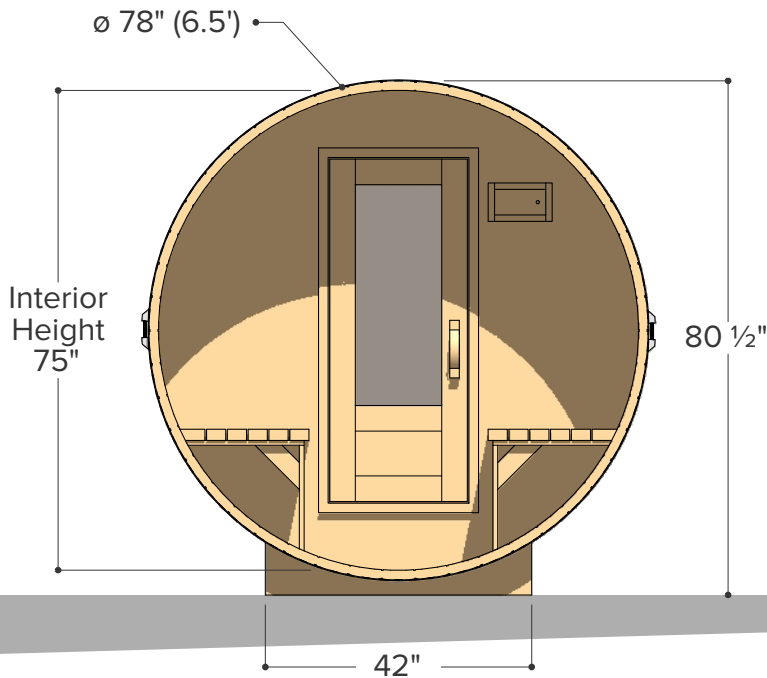

7.44 m³ (approx)
263 ft³ (approx)

Ø 78" (6.5')

Occupancy

Typical: 6
Max: 7

Sauna Weight

(Weight calculated with electrical stove, wood stoves are heavier)

518 Kilograms (approx)
1143 Pounds (approx)

Sauna Volume

(Internal volume of the sauna, with no floor, benches or equipment)

8.31 m³ (approx)
294 ft³ (approx)

∅ 78" (6.5')

Occupancy	Sauna Weight <small>(Weight calculated with electrical stove, wood stoves are heavier)</small>	Sauna Volume <small>(Internal volume of the sauna, with no floor, benches or equipment)</small>
Typical: 2	374 Kilograms (approx)	3.98 m ³ (approx)
Max: 3	825 Pounds (approx)	141 ft ³ (approx)

FOREST

- COOPERAGE -

Ø 6.5' x 6'

Sauna & Porch

Occupancy	Sauna Weight <small>(Weight calculated with electrical stove, wood stoves are heavier)</small>	Sauna Volume <small>(Internal volume of the sauna, with no floor, benches or equipment)</small>
Typical: 2	416 Kilograms <small>(approx)</small>	4.85 m ³ <small>(approx)</small>
Max: 3	917 Pounds <small>(approx)</small>	171 ft ³ <small>(approx)</small>