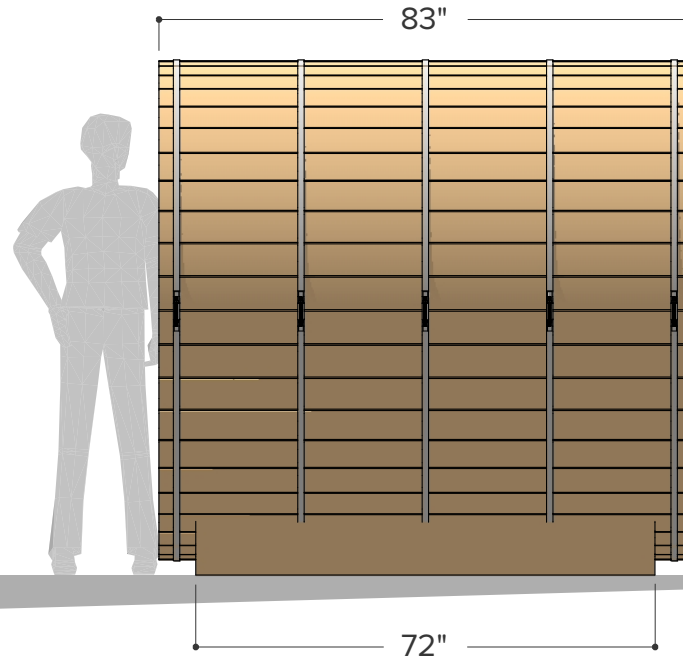

7.44 m³ (approx)
263 ft³ (approx)

Ø 78" (6.5')

Occupancy

Typical: 6
Max: 7

Sauna Weight

(Weight calculated with electrical stove, wood stoves are heavier)

518 Kilograms (approx)
1143 Pounds (approx)

Sauna Volume

(Internal volume of the sauna, with no floor, benches or equipment)

8.31 m³ (approx)
294 ft³ (approx)

∅ 78" (6.5')

Occupancy	Sauna Weight <small>(Weight calculated with electrical stove, wood stoves are heavier)</small>	Sauna Volume <small>(Internal volume of the sauna, with no floor, benches or equipment)</small>
Typical: 2	374 Kilograms (approx)	3.98 m ³ (approx)
Max: 3	825 Pounds (approx)	141 ft ³ (approx)

FOREST

- COOPERAGE -

Ø 6.5' x 6'

Sauna & Porch

Occupancy	Sauna Weight <small>(Weight calculated with electrical stove, wood stoves are heavier)</small>	Sauna Volume <small>(Internal volume of the sauna, with no floor, benches or equipment)</small>
Typical: 2	416 Kilograms <small>(approx)</small>	4.85 m ³ <small>(approx)</small>
Max: 3	917 Pounds <small>(approx)</small>	171 ft ³ <small>(approx)</small>