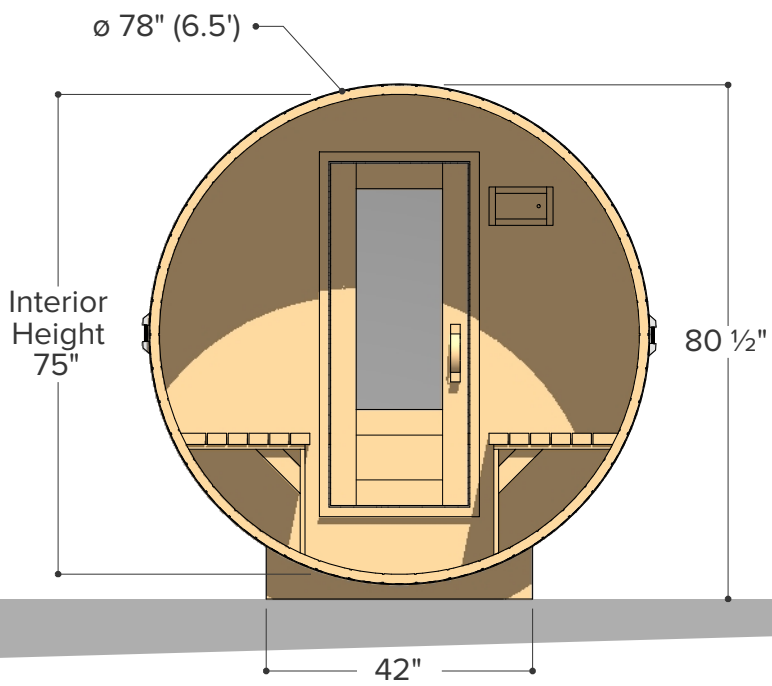

Occupancy	Sauna Weight (Weight calculated with electrical stove, wood stoves are heavier)	Sauna Volume (Internal volume of the sauna, with no floor, benches or equipment)
Typical: 3	458 Kilograms (approx)	5.71 m³ (approx)
Max: 4	1009 Pounds (approx)	202 ft³ (approx)