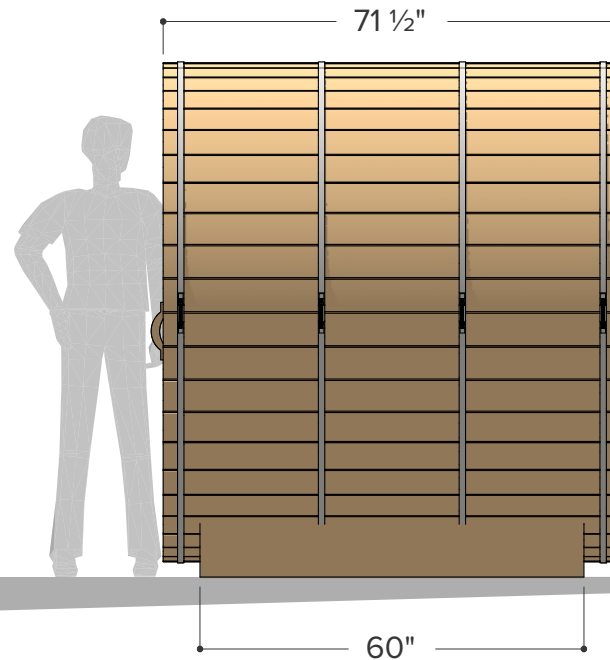

21

22

23

24

25

Occupancy	Sauna Weight <small>(Weight calculated with electrical stove, wood stoves are heavier)</small>	Sauna Volume <small>(Internal volume of the sauna, with no floor, benches or equipment)</small>
Typical: 2	307 Kilograms (approx)	3.98 m ³ (approx)
Max: 3	677 Pounds (approx)	141 ft ³ (approx)

Occupancy	Sauna Weight <small>(Weight calculated with electrical stove, wood stoves are heavier)</small>	Sauna Volume <small>(Internal volume of the sauna, with no floor, benches or equipment)</small>
Typical: 2	349 Kilograms <small>(approx)</small>	4.85 m ³ <small>(approx)</small>
Max: 3	770 Pounds <small>(approx)</small>	171 ft ³ <small>(approx)</small>