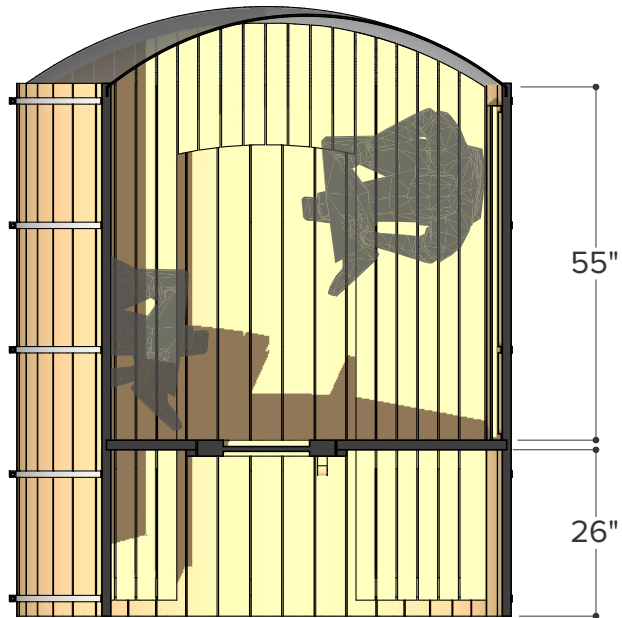

Occupancy	Sauna Weight <small>(Weight calculated with electrical stove, wood stoves are heavier)</small>	Sauna Volume <small>(Internal volume of the sauna, with no floor, benches or equipment)</small>
Typical: 5	440 Kilograms (approx)	7.44 m ³ (approx)
Max: 6	970 Pounds (approx)	263 ft ³ (approx)

Occupancy	Sauna Weight <small>(Weight calculated with electrical stove, wood stoves are heavier)</small>	Sauna Volume <small>(Internal volume of the sauna, with no floor, benches or equipment)</small>
Typical: 5	482 Kilograms (approx)	7.44 m ³ (approx)
Max: 6	1062 Pounds (approx)	263 ft ³ (approx)

Occupancy	Sauna Weight <small>(Weight calculated with electrical stove, wood stoves are heavier)</small>	Sauna Volume <small>(Internal volume of the sauna, with no floor, benches or equipment)</small>
Typical: 6	523 Kilograms (approx)	8.31 m ³ (approx)
Max: 7	1154 Pounds (approx)	294 ft ³ (approx)

∅ 78" (6.5')

Occupancy	Sauna Weight <small>(Weight calculated with electrical stove, wood stoves are heavier)</small>	Sauna Volume <small>(Internal volume of the sauna, with no floor, benches or equipment)</small>
Typical: 2	374 Kilograms (approx)	3.98 m ³ (approx)
Max: 3	825 Pounds (approx)	141 ft ³ (approx)