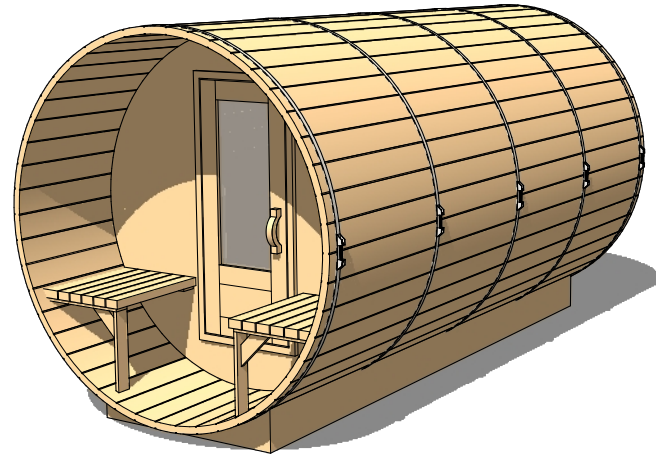

FOREST

- COOPERAGE -

Ø 6.5' x 8' Dome & Porch

Occupancy	Sauna Weight <small>(Weight calculated with electrical stove, wood stoves are heavier)</small>	Sauna Volume <small>(Internal volume of the sauna, with no floor, benches or equipment)</small>
Typical: 5	500 Kilograms (approx)	7.44 m ³ (approx)
Max: 6	1101 Pounds (approx)	263 ft ³ (approx)

FOREST

- COOPERAGE -

ø 6.5' x 9'

Dome & Porch

Occupancy	Sauna Weight <small>(Weight calculated with electrical stove, wood stoves are heavier)</small>	Sauna Volume <small>(Internal volume of the sauna, with no floor, benches or equipment)</small>
Typical: 5	541 Kilograms (approx)	7.44 m ³ (approx)
Max: 6	1194 Pounds (approx)	263 ft ³ (approx)

FOREST ø 6.5' x 10' - COOPERAGE - Dome & Porch

Occupancy	Sauna Weight <small>(Weight calculated with electrical stove, wood stoves are heavier)</small>	Sauna Volume <small>(Internal volume of the sauna, with no floor, benches or equipment)</small>
Typical: 6	583 Kilograms (approx)	8.31 m ³ (approx)
Max: 7	1285 Pounds (approx)	294 ft ³ (approx)