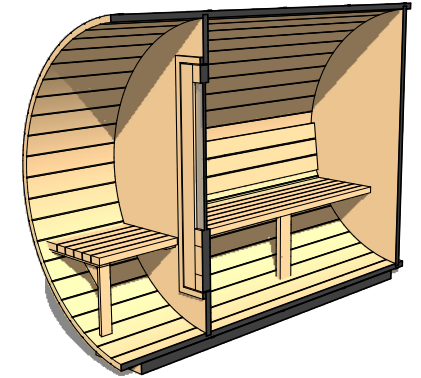

FOREST

- COOPERAGE -

Ø 6.5' x 6'

Sauna & Porch

Occupancy	Sauna Weight <small>(Weight calculated with electrical stove, wood stoves are heavier)</small>	Sauna Volume <small>(Internal volume of the sauna, with no floor, benches or equipment)</small>
Typical: 2	416 Kilograms <small>(approx)</small>	4.85 m ³ <small>(approx)</small>
Max: 3	917 Pounds <small>(approx)</small>	171 ft ³ <small>(approx)</small>

FOREST

- COOPERAGE -

ø 6.5' x 7'

Sauna & Porch

Occupancy	Sauna Weight <small>(Weight calculated with electrical stove, wood stoves are heavier)</small>	Sauna Volume <small>(Internal volume of the sauna, with no floor, benches or equipment)</small>
Typical: 3	458 Kilograms <small>(approx)</small>	5.71 m ³ <small>(approx)</small>
Max: 4	1009 Pounds <small>(approx)</small>	202 ft ³ <small>(approx)</small>

FOREST

- COOPERAGE -

ø 6.5' x 8'

Sauna & Porch

Occupancy	Sauna Weight <small>(Weight calculated with electrical stove, wood stoves are heavier)</small>	Sauna Volume <small>(Internal volume of the sauna, with no floor, benches or equipment)</small>
Typical: 4	500 Kilograms <small>(approx)</small>	6.58 m ³ <small>(approx)</small>
Max: 5	1101 Pounds <small>(approx)</small>	232 ft ³ <small>(approx)</small>