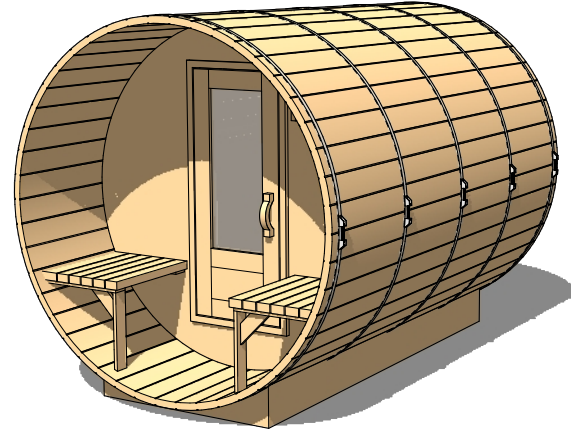

∅ 78" (6.5')

Occupancy	Sauna Weight <small>(Weight calculated with electrical stove, wood stoves are heavier)</small>	Sauna Volume <small>(Internal volume of the sauna, with no floor, benches or equipment)</small>
Typical: 2	374 Kilograms (approx)	3.98 m ³ (approx)
Max: 3	825 Pounds (approx)	141 ft ³ (approx)

Occupancy	Sauna Weight	Sauna Volume
Typical: 2	416 Kilograms (approx) <small>(Weight calculated with electrical stove, wood stoves are heavier)</small>	4.85 m ³ (approx) <small>(Internal volume of the sauna, with no floor, benches or equipment)</small>
Max: 3	917 Pounds (approx)	171 ft ³ (approx)