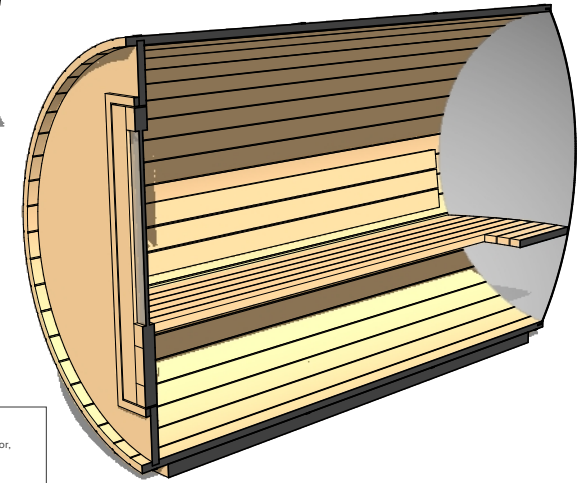

Occupancy	Sauna Weight (Weight calculated with electrical stove, wood stoves are heavier)	Sauna Volume (Internal volume of the sauna, with no floor, benches or equipment)
Typical: 6	523 Kilograms (approx)	8.31 m³ (approx)
Max: 7	1154 Pounds (approx)	294 ft³ (approx)

∅ 78" (6.5')