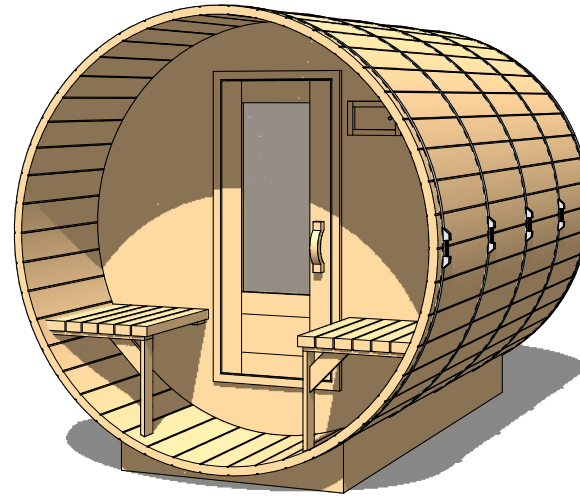

(Internal volume of the sauna, with no floor, benches or equipment)

8.31 m³ (approx)
294 ft³ (approx)

∅ 78" (6.5')

Occupancy	Sauna Weight <small>(Weight calculated with electrical stove, wood stoves are heavier)</small>	Sauna Volume <small>(Internal volume of the sauna, with no floor, benches or equipment)</small>
Typical: 2	374 Kilograms (approx)	3.98 m ³ (approx)
Max: 3	825 Pounds (approx)	141 ft ³ (approx)

FOREST

- COOPERAGE -

Ø 6.5' x 6'

Sauna & Porch

Occupancy	Sauna Weight <small>(Weight calculated with electrical stove, wood stoves are heavier)</small>	Sauna Volume <small>(Internal volume of the sauna, with no floor, benches or equipment)</small>
Typical: 2	416 Kilograms <small>(approx)</small>	4.85 m ³ <small>(approx)</small>
Max: 3	917 Pounds <small>(approx)</small>	171 ft ³ <small>(approx)</small>

FOREST

- COOPERAGE -

ø 6.5' x 7'

Sauna & Porch

Occupancy	Sauna Weight <small>(Weight calculated with electrical stove, wood stoves are heavier)</small>	Sauna Volume <small>(Internal volume of the sauna, with no floor, benches or equipment)</small>
Typical: 3	458 Kilograms <small>(approx)</small>	5.71 m ³ <small>(approx)</small>
Max: 4	1009 Pounds <small>(approx)</small>	202 ft ³ <small>(approx)</small>

FOREST

- COOPERAGE -

ø 6.5' x 8'

Sauna & Porch

Occupancy	Sauna Weight <small>(Weight calculated with electrical stove, wood stoves are heavier)</small>	Sauna Volume <small>(Internal volume of the sauna, with no floor, benches or equipment)</small>
Typical: 4	500 Kilograms <small>(approx)</small>	6.58 m ³ <small>(approx)</small>
Max: 5	1101 Pounds <small>(approx)</small>	232 ft ³ <small>(approx)</small>