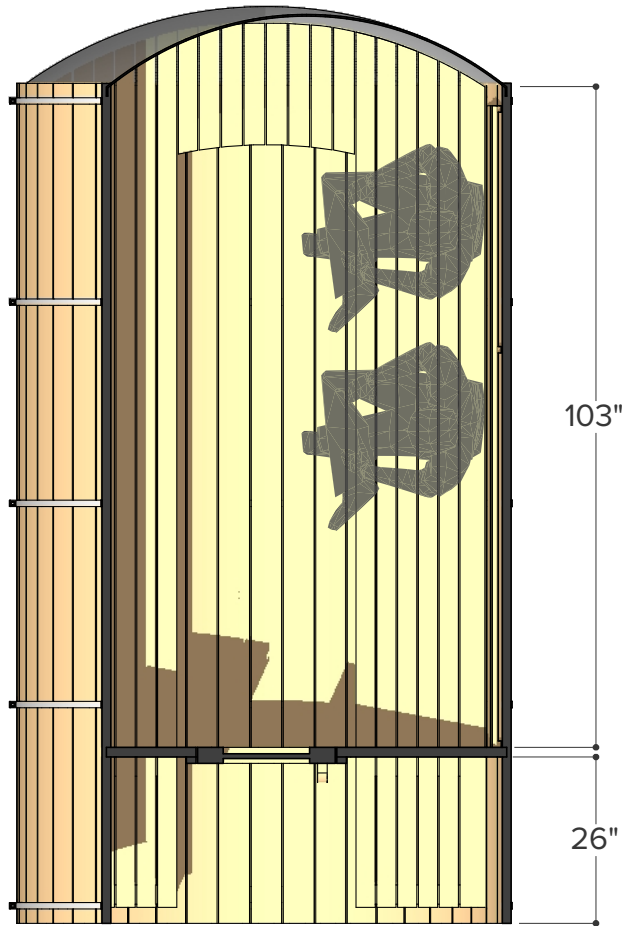

Occupancy	Sauna Weight <small>(Weight calculated with electrical stove, wood stoves are heavier)</small>	Sauna Volume <small>(Internal volume of the sauna, with no floor, benches or equipment)</small>
Typical: 3	458 Kilograms (approx)	5.71 m ³ (approx)
Max: 4	1009 Pounds (approx)	202 ft ³ (approx)

FOREST

- COOPERAGE -

Ø 6.5' x 8' Dome & Porch

Occupancy	Sauna Weight <small>(Weight calculated with electrical stove, wood stoves are heavier)</small>	Sauna Volume <small>(Internal volume of the sauna, with no floor, benches or equipment)</small>
Typical: 5	500 Kilograms (approx)	7.44 m ³ (approx)
Max: 6	1101 Pounds (approx)	263 ft ³ (approx)

FOREST

- COOPERAGE -

ø 6.5' x 9'

Dome & Porch

Occupancy	Sauna Weight <small>(Weight calculated with electrical stove, wood stoves are heavier)</small>	Sauna Volume <small>(Internal volume of the sauna, with no floor, benches or equipment)</small>
Typical: 5	541 Kilograms (approx)	7.44 m ³ (approx)
Max: 6	1194 Pounds (approx)	263 ft ³ (approx)

FOREST ø 6.5' x 10' - COOPERAGE - Dome & Porch

Occupancy	Sauna Weight <small>(Weight calculated with electrical stove, wood stoves are heavier)</small>	Sauna Volume <small>(Internal volume of the sauna, with no floor, benches or equipment)</small>
Typical: 6	583 Kilograms (approx)	8.31 m ³ (approx)
Max: 7	1285 Pounds (approx)	294 ft ³ (approx)