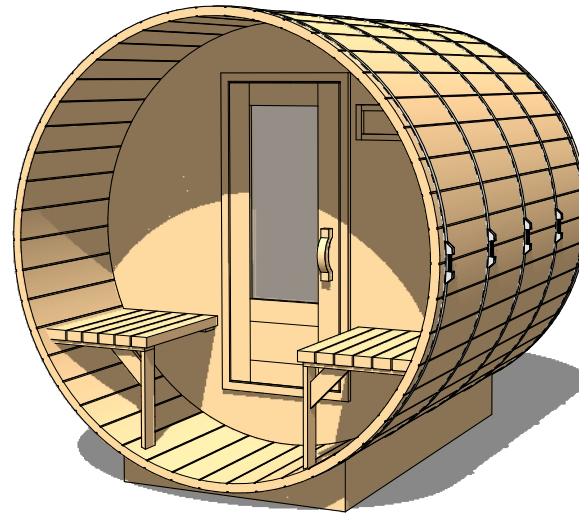

Occupancy

Typical: 5
Max: 6

Sauna Weight

(Weight calculated with electrical stove, wood stoves are heavier)

477 Kilograms (approx)
1052 Pounds (approx)

Sauna Volume

(Internal volume of the sauna, with no floor, benches or equipment)

7.44 m³ (approx)
263 ft³ (approx)

Ø 78" (6.5')

Occupancy

Typical: 6
Max: 7

Sauna Weight

(Weight calculated with electrical stove, wood stoves are heavier)

518 Kilograms (approx)
1143 Pounds (approx)

Sauna Volume

(Internal volume of the sauna, with no floor, benches or equipment)

8.31 m³ (approx)
294 ft³ (approx)

∅ 78" (6.5')

Occupancy	Sauna Weight <small>(Weight calculated with electrical stove, wood stoves are heavier)</small>	Sauna Volume <small>(Internal volume of the sauna, with no floor, benches or equipment)</small>
Typical: 2	374 Kilograms (approx)	3.98 m ³ (approx)
Max: 3	825 Pounds (approx)	141 ft ³ (approx)

FOREST

- COOPERAGE -

Ø 6.5' x 6'

Sauna & Porch

Occupancy	Sauna Weight <small>(Weight calculated with electrical stove, wood stoves are heavier)</small>	Sauna Volume <small>(Internal volume of the sauna, with no floor, benches or equipment)</small>
Typical: 2	416 Kilograms <small>(approx)</small>	4.85 m ³ <small>(approx)</small>
Max: 3	917 Pounds <small>(approx)</small>	171 ft ³ <small>(approx)</small>