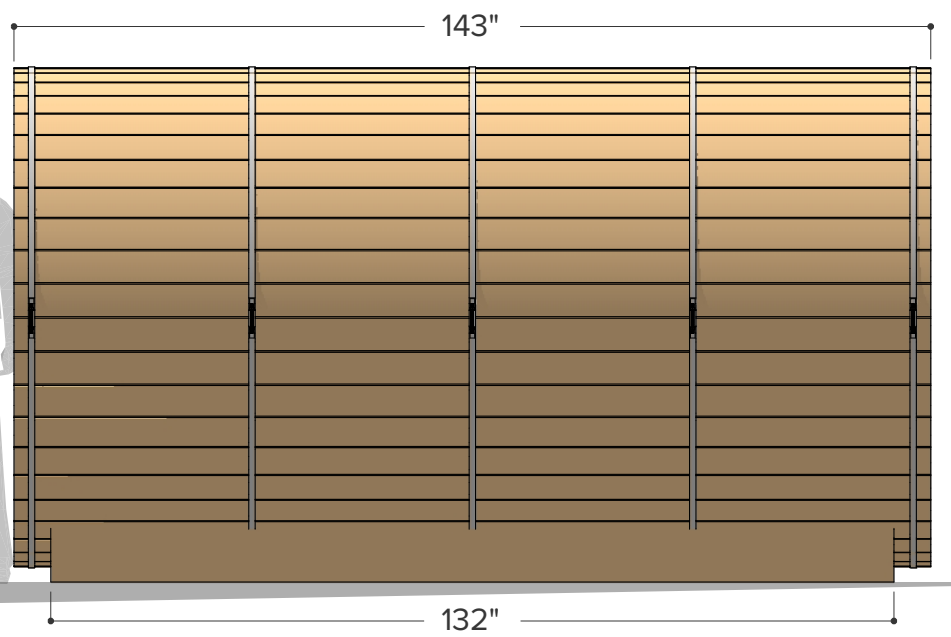

Occupancy	Sauna Weight (Weight calculated with electrical stove, wood stoves are heavier)	Sauna Volume (Internal volume of the sauna, with no floor, benches or equipment)
Typical: 6	583 Kilograms (approx)	8.31 m³ (approx)
Max: 7	1285 Pounds (approx)	294 ft³ (approx)

Ø 78" (6.5')