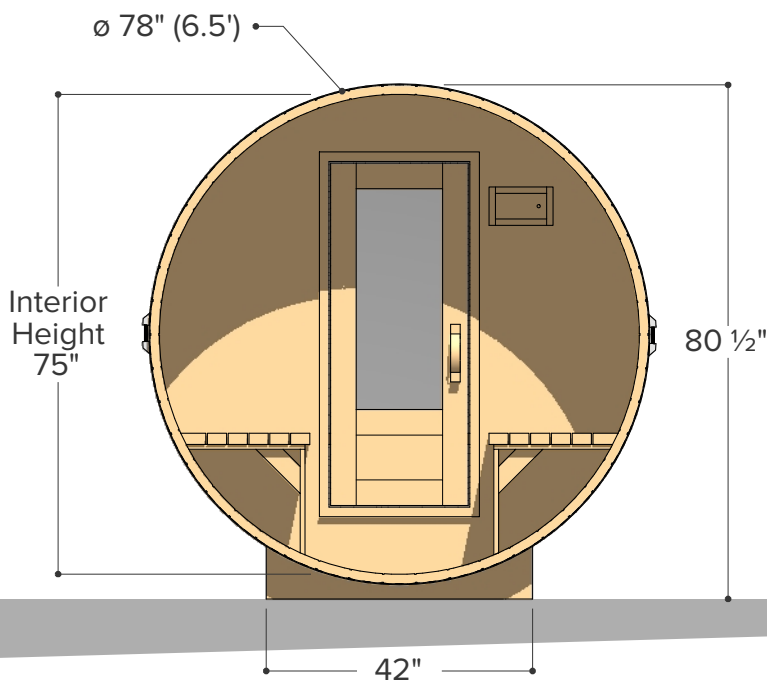

Occupancy	Sauna Weight <small>(Weight calculated with electrical stove, wood stoves are heavier)</small>	Sauna Volume <small>(Internal volume of the sauna, with no floor, benches or equipment)</small>
Typical: 5	440 Kilograms (approx)	7.44 m ³ (approx)
Max: 6	970 Pounds (approx)	263 ft ³ (approx)

Occupancy	Sauna Weight <small>(Weight calculated with electrical stove, wood stoves are heavier)</small>	Sauna Volume <small>(Internal volume of the sauna, with no floor, benches or equipment)</small>
Typical: 5	482 Kilograms (approx)	7.44 m ³ (approx)
Max: 6	1062 Pounds (approx)	263 ft ³ (approx)

Occupancy	Sauna Weight <small>(Weight calculated with electrical stove, wood stoves are heavier)</small>	Sauna Volume <small>(Internal volume of the sauna, with no floor, benches or equipment)</small>
Typical: 6	523 Kilograms (approx)	8.31 m ³ (approx)
Max: 7	1154 Pounds (approx)	294 ft ³ (approx)

∅ 78" (6.5')

Occupancy	Sauna Weight <small>(Weight calculated with electrical stove, wood stoves are heavier)</small>	Sauna Volume <small>(Internal volume of the sauna, with no floor, benches or equipment)</small>
Typical: 2	374 Kilograms (approx)	3.98 m ³ (approx)
Max: 3	825 Pounds (approx)	141 ft ³ (approx)