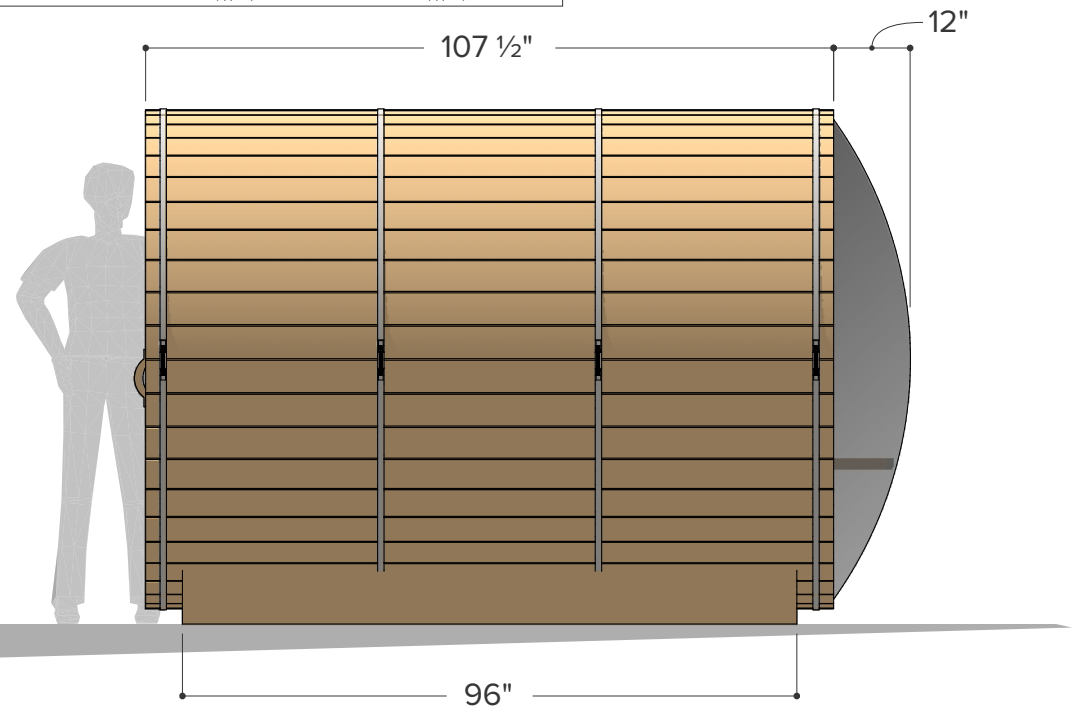

Occupancy	Sauna Weight (Weight calculated with electrical stove, wood stoves are heavier)	Sauna Volume (Internal volume of the sauna, with no floor, benches or equipment)
Typical: 5	482 Kilograms (approx)	7.44 m³ (approx)
Max: 6	1062 Pounds (approx)	263 ft³ (approx)