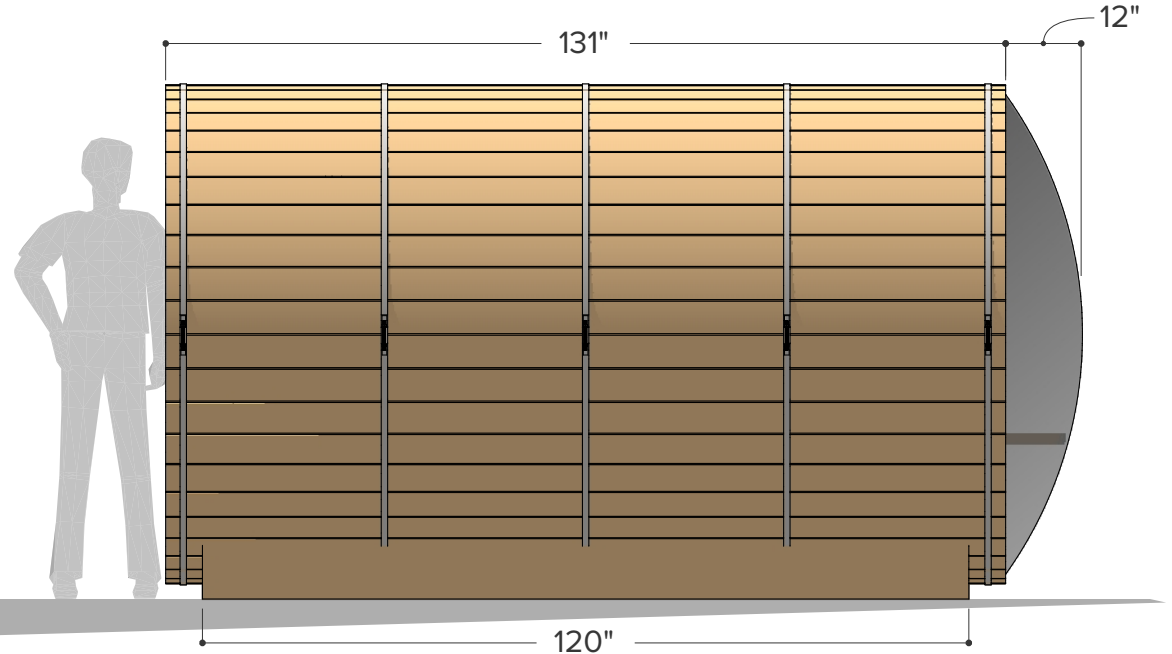

FOREST

- COOPERAGE -

ø 6.5' x 9'

Dome & Porch

Occupancy	Sauna Weight <small>(Weight calculated with electrical stove, wood stoves are heavier)</small>	Sauna Volume <small>(Internal volume of the sauna, with no floor, benches or equipment)</small>
Typical: 5	541 Kilograms (approx)	7.44 m ³ (approx)
Max: 6	1194 Pounds (approx)	263 ft ³ (approx)