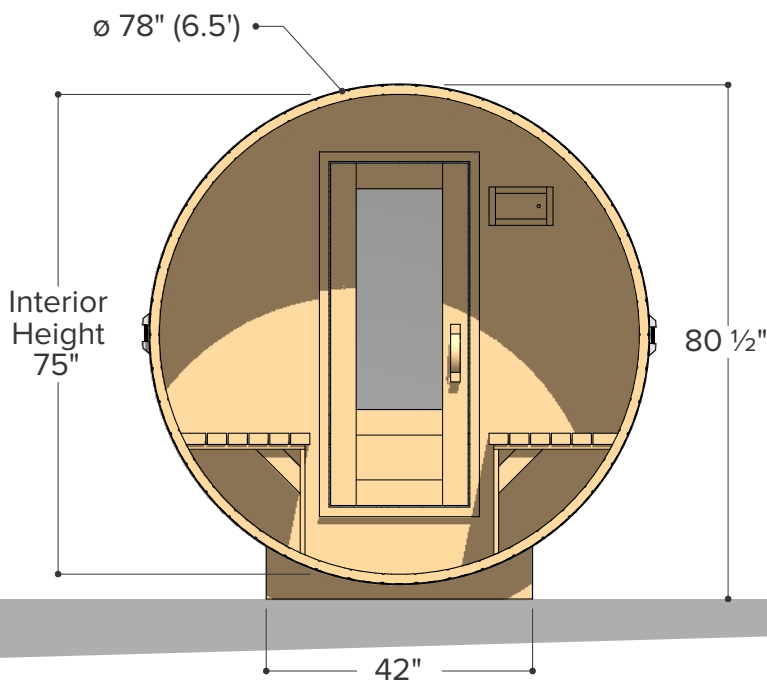

Occupancy	Sauna Weight <small>(Weight calculated with electrical stove, wood stoves are heavier)</small>	Sauna Volume <small>(Internal volume of the sauna, with no floor, benches or equipment)</small>
Typical: 6	523 Kilograms (approx)	8.31 m ³ (approx)
Max: 7	1154 Pounds (approx)	294 ft ³ (approx)

∅ 78" (6.5')

Occupancy	Sauna Weight <small>(Weight calculated with electrical stove, wood stoves are heavier)</small>	Sauna Volume <small>(Internal volume of the sauna, with no floor, benches or equipment)</small>
Typical: 2	374 Kilograms (approx)	3.98 m ³ (approx)
Max: 3	825 Pounds (approx)	141 ft ³ (approx)

Occupancy	Sauna Weight	Sauna Volume
Typical: 2	416 Kilograms (approx) <small>(Weight calculated with electrical stove, wood stoves are heavier)</small>	4.85 m ³ (approx) <small>(Internal volume of the sauna, with no floor, benches or equipment)</small>
Max: 3	917 Pounds (approx)	171 ft ³ (approx)