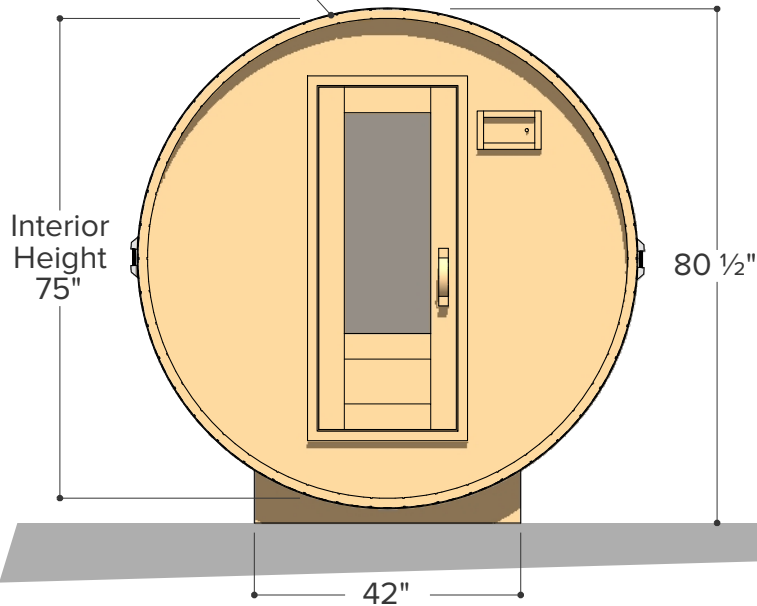

Sauna Volume

7.44 m³ (approx)
263 ft³ (approx)

Ø 78" (6.5')