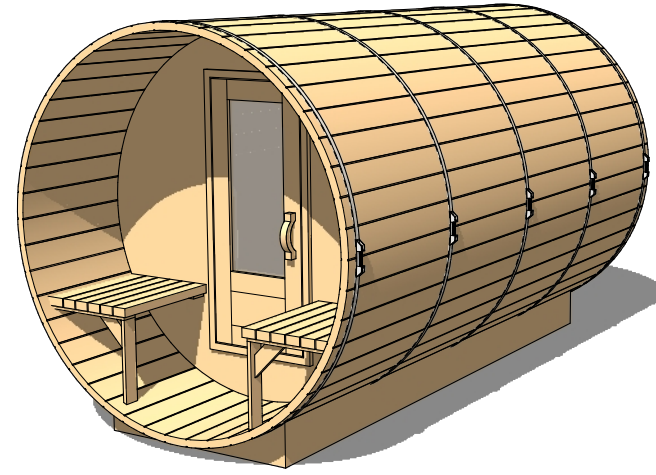

FOREST

- COOPERAGE -

Ø 6.5' x 8' Dome & Porch

Occupancy	Sauna Weight <small>(Weight calculated with electrical stove, wood stoves are heavier)</small>	Sauna Volume <small>(Internal volume of the sauna, with no floor, benches or equipment)</small>
Typical: 5	500 Kilograms (approx)	7.44 m ³ (approx)
Max: 6	1101 Pounds (approx)	263 ft ³ (approx)

FOREST

- COOPERAGE -

ø 6.5' x 9'

Dome & Porch

Occupancy	Sauna Weight <small>(Weight calculated with electrical stove, wood stoves are heavier)</small>	Sauna Volume <small>(Internal volume of the sauna, with no floor, benches or equipment)</small>
Typical: 5	541 Kilograms (approx)	7.44 m ³ (approx)
Max: 6	1194 Pounds (approx)	263 ft ³ (approx)