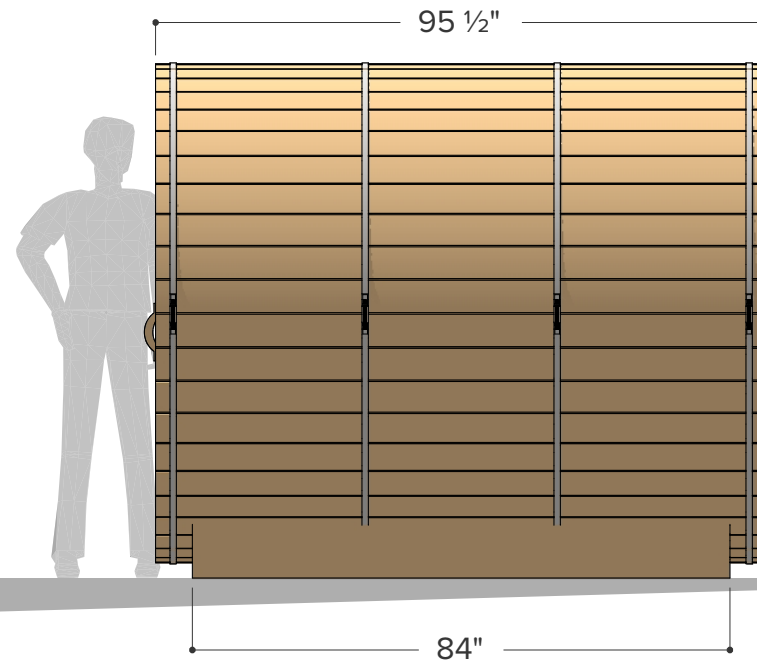

Occupancy	Sauna Weight (Weight calculated with electrical stove, wood stoves are heavier)	Sauna Volume (Internal volume of the sauna, with no floor, benches or equipment)
Typical: 4	435 Kilograms (approx)	6.58 m³ (approx)
Max: 5	959 Pounds (approx)	232 ft³ (approx)