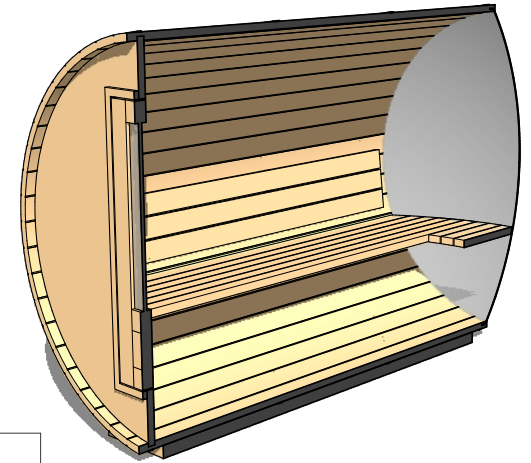

Occupancy	Sauna Weight (Weight calculated with electrical stove, wood stoves are heavier)	Sauna Volume (Internal volume of the sauna, with no floor, benches or equipment)
Typical: 5	482 Kilograms (approx)	7.44 m³ (approx)
Max: 6	1062 Pounds (approx)	263 ft³ (approx)