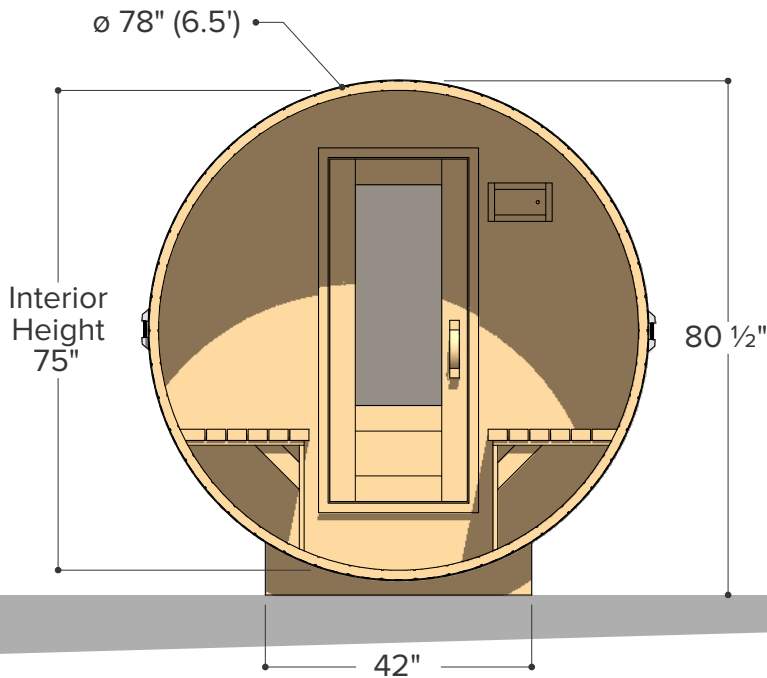

(Internal volume of the sauna, with no floor, benches or equipment)

8.31 m³ (approx)
294 ft³ (approx)

∅ 78" (6.5')

Occupancy	Sauna Weight <small>(Weight calculated with electrical stove, wood stoves are heavier)</small>	Sauna Volume <small>(Internal volume of the sauna, with no floor, benches or equipment)</small>
Typical: 2	374 Kilograms (approx)	3.98 m ³ (approx)
Max: 3	825 Pounds (approx)	141 ft ³ (approx)

FOREST

- COOPERAGE -

Ø 6.5' x 6'

Sauna & Porch

Occupancy	Sauna Weight <small>(Weight calculated with electrical stove, wood stoves are heavier)</small>	Sauna Volume <small>(Internal volume of the sauna, with no floor, benches or equipment)</small>
Typical: 2	416 Kilograms <small>(approx)</small>	4.85 m ³ <small>(approx)</small>
Max: 3	917 Pounds <small>(approx)</small>	171 ft ³ <small>(approx)</small>

FOREST

- COOPERAGE -

ø 6.5' x 7'

Sauna & Porch

Occupancy	Sauna Weight <small>(Weight calculated with electrical stove, wood stoves are heavier)</small>	Sauna Volume <small>(Internal volume of the sauna, with no floor, benches or equipment)</small>
Typical: 3	458 Kilograms <small>(approx)</small>	5.71 m ³ <small>(approx)</small>
Max: 4	1009 Pounds <small>(approx)</small>	202 ft ³ <small>(approx)</small>