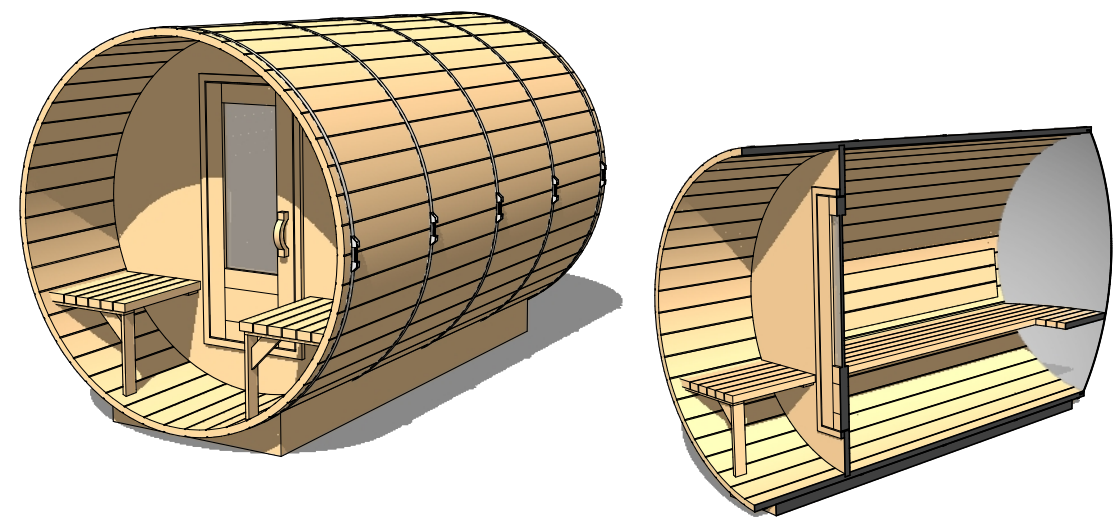

FOREST

- COOPERAGE -

Ø 6.5' x 8' Dome & Porch

Occupancy	Sauna Weight (Weight calculated with electrical stove, wood stoves are heavier)	Sauna Volume (Internal volume of the sauna, with no floor, benches or equipment)
Typical: 5	500 Kilograms (approx)	7.44 m³ (approx)
Max: 6	1101 Pounds (approx)	263 ft³ (approx)