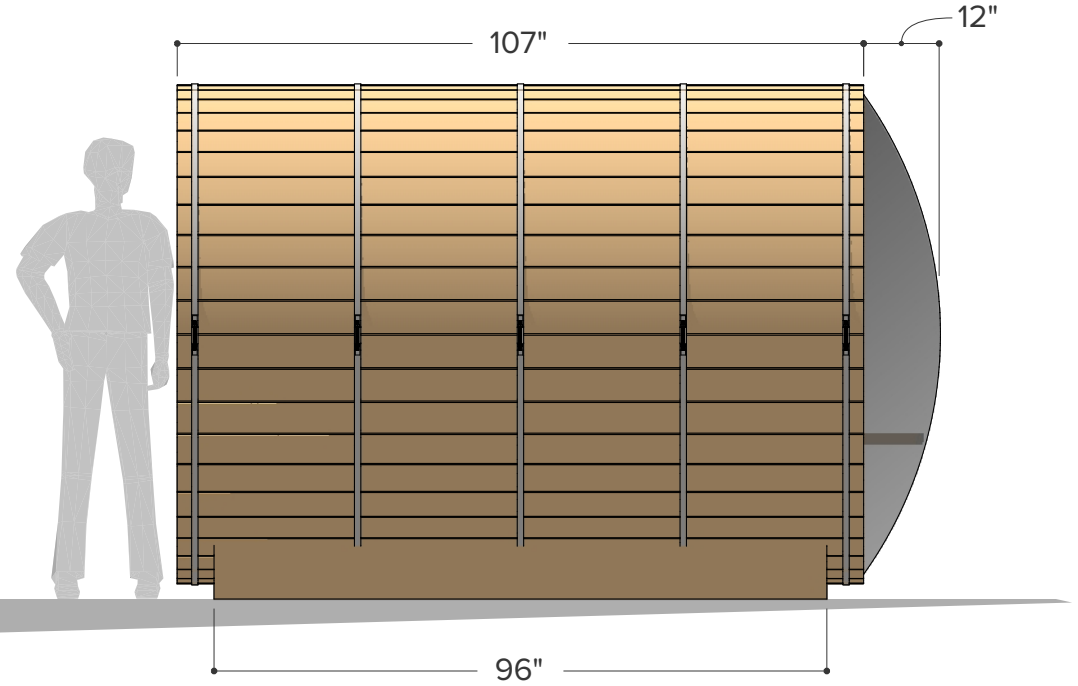

Occupancy	Sauna Weight (Weight calculated with electrical stove, wood stoves are heavier)	Sauna Volume (Internal volume of the sauna, with no floor, benches or equipment)
Typical: 3	458 Kilograms (approx)	5.71 m³ (approx)
Max: 4	1009 Pounds (approx)	202 ft³ (approx)