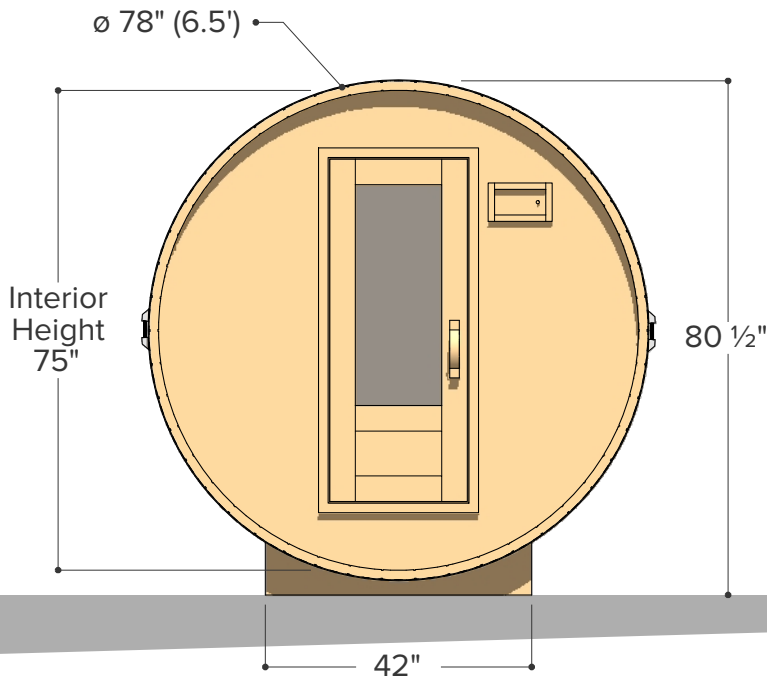

Occupancy	Sauna Weight (Weight calculated with electrical stove, wood stoves are heavier)	Sauna Volume (Internal volume of the sauna, with no floor, benches or equipment)
Typical: 4	435 Kilograms (approx)	6.58 m³ (approx)
Max: 5	959 Pounds (approx)	232 ft³ (approx)