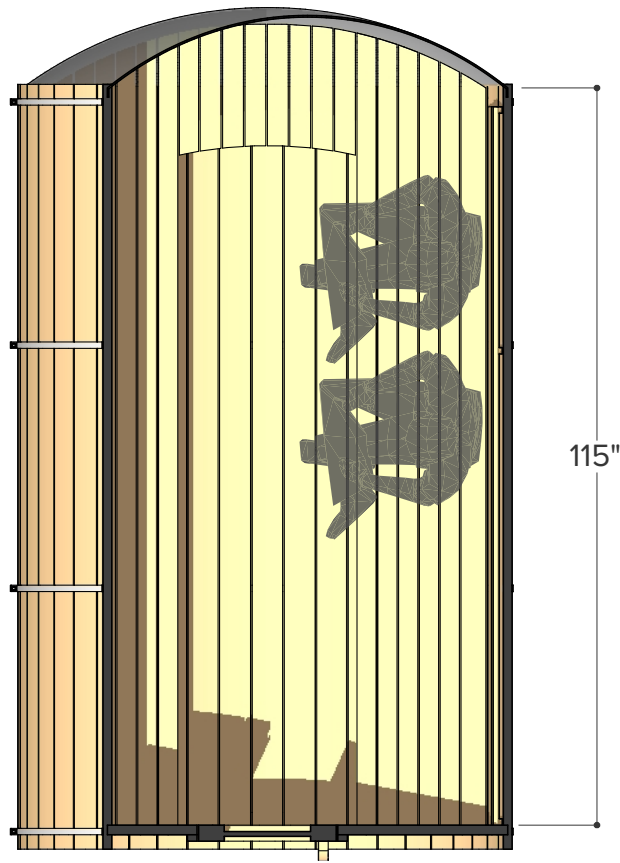

Occupancy	Sauna Weight (Weight calculated with electrical stove, wood stoves are heavier)	Sauna Volume (Internal volume of the sauna, with no floor, benches or equipment)
Typical: 6	523 Kilograms (approx)	8.31 m³ (approx)
Max: 7	1154 Pounds (approx)	294 ft³ (approx)

∅ 78" (6.5')