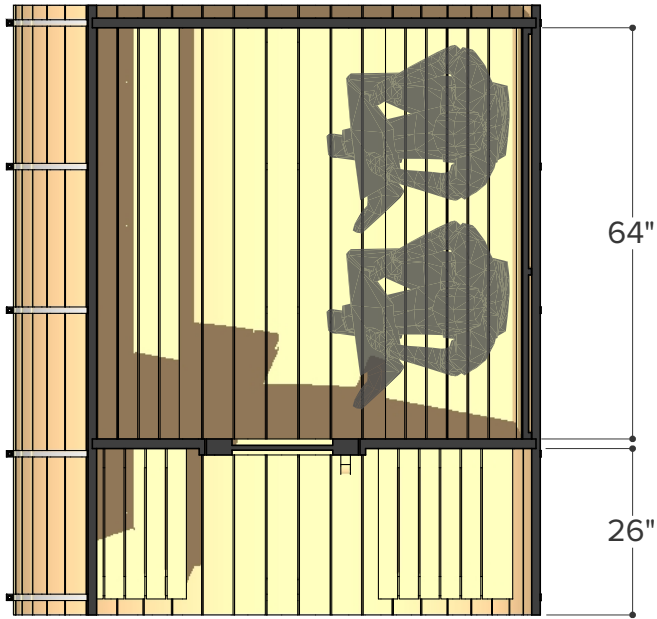

Occupancy	Sauna Weight <small>(Weight calculated with electrical stove, wood stoves are heavier)</small>	Sauna Volume <small>(Internal volume of the sauna, with no floor, benches or equipment)</small>
Typical: 5	532 Kilograms (approx)	8.45 m ³ (approx)
Max: 6	1173 Pounds (approx)	299 ft ³ (approx)

ø 84" (7')

Occupancy	Sauna Weight <small>(Weight calculated with electrical stove, wood stoves are heavier)</small>	Sauna Volume <small>(Internal volume of the sauna, with no floor, benches or equipment)</small>
Typical: 🧑 6	579 Kilograms (approx)	9.47 m ³ (approx)
Max: 🧑 7	1276 Pounds (approx)	335 ft ³ (approx)

Occupancy	Sauna Weight <small>(Weight calculated with electrical stove, wood stoves are heavier)</small>	Sauna Volume <small>(Internal volume of the sauna, with no floor, benches or equipment)</small>
Typical: 2	420 Kilograms (approx)	4.40 m ³ (approx)
Max: 3	926 Pounds (approx)	156 ft ³ (approx)