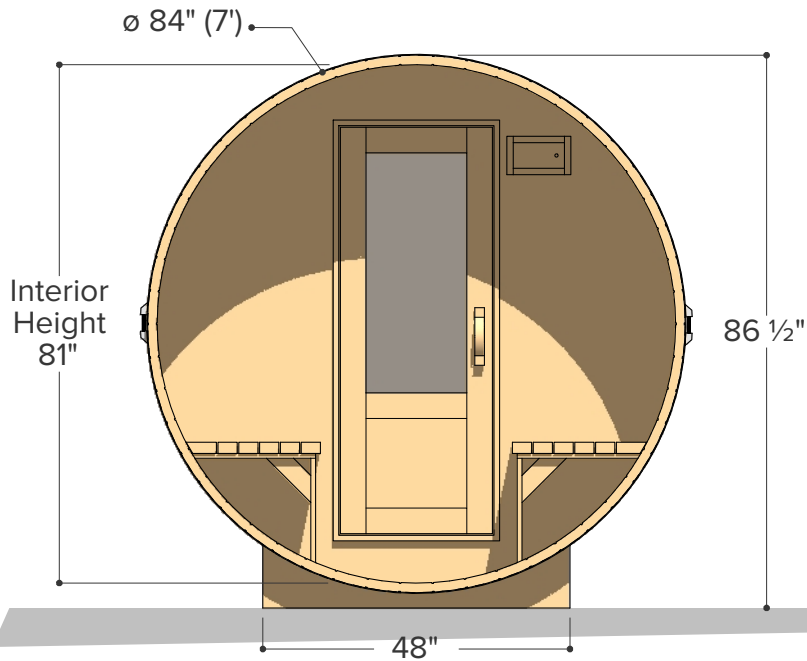

$\varnothing 84"$ (7')

FOREST $\varnothing 7'$ x 8' Sauna & Porch

- COOPERAGE -

Occupancy	Sauna Weight <small>(Weight calculated with electrical stove, wood stoves are heavier)</small>	Sauna Volume <small>(Internal volume of the sauna, with no floor, benches or equipment)</small>
Typical: 4	561 Kilograms (approx)	7.44 m ³ (approx)
Max: 5	1236 Pounds (approx)	263 ft ³ (approx)

$\varnothing 84"$ (7')

FOREST $\varnothing 7'$ x 9' Sauna & Porch

- COOPERAGE -

Occupancy	Sauna Weight <small>(Weight calculated with electrical stove, wood stoves are heavier)</small>	Sauna Volume <small>(Internal volume of the sauna, with no floor, benches or equipment)</small>
Typical: 5	607 Kilograms <small>(approx)</small>	8.45 m ³ <small>(approx)</small>
Max: 6	1339 Pounds <small>(approx)</small>	299 ft ³ <small>(approx)</small>

FOREST - COOPERAGE -

ø7' x 10' Sauna & Porch

Occupancy	Sauna Weight <small>(Weight calculated with electrical stove, wood stoves are heavier)</small>	Sauna Volume <small>(Internal volume of the sauna, with no floor, benches or equipment)</small>
Typical: 6	654 Kilograms (approx)	9.47 m ³ (approx)
Max: 7	1443 Pounds (approx)	335 ft ³ (approx)