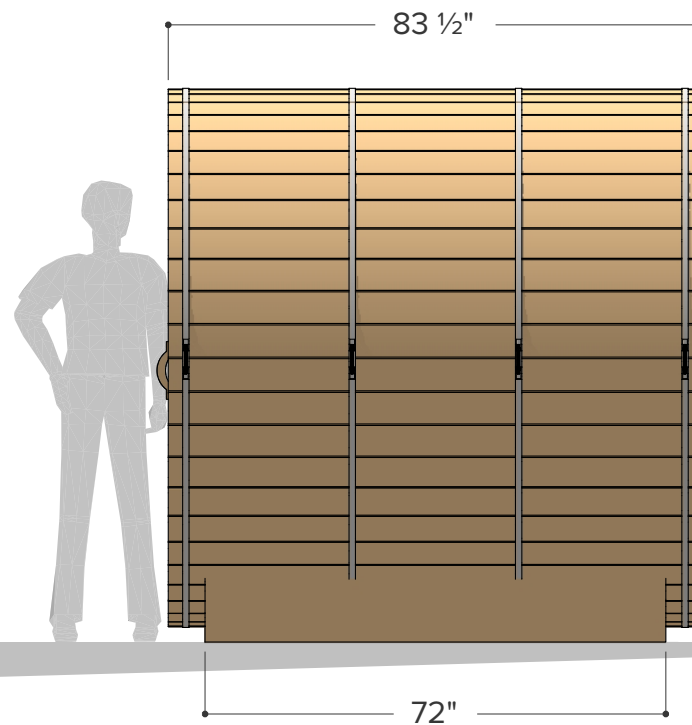

7' Sauna Size / Option Index

Standard

2

3

4

5

6

7

Porch

8

9

10

11

12

13

Occupancy	Sauna Weight	Sauna Volume
Typical: 2	344 Kilograms (approx) <small>(Weight calculated with electrical stove, wood stoves are heavier)</small>	4.40 m ³ (approx)
Max: 3	759 Pounds (approx)	156 ft ³ (approx)

Occupancy	Sauna Weight <small>(Weight calculated with electrical stove, wood stoves are heavier)</small>	Sauna Volume <small>(Internal volume of the sauna, with no floor, benches or equipment)</small>
Typical: 3	391 Kilograms (approx)	5.42 m ³ (approx)
Max: 4	862 Pounds (approx)	191 ft ³ (approx)

Occupancy	Sauna Weight <small>(Weight calculated with electrical stove, wood stoves are heavier)</small>	Sauna Volume <small>(Internal volume of the sauna, with no floor, benches or equipment)</small>
Typical: 4	438 Kilograms (approx)	6.43 m ³ (approx)
Max: 5	966 Pounds (approx)	227 ft ³ (approx)