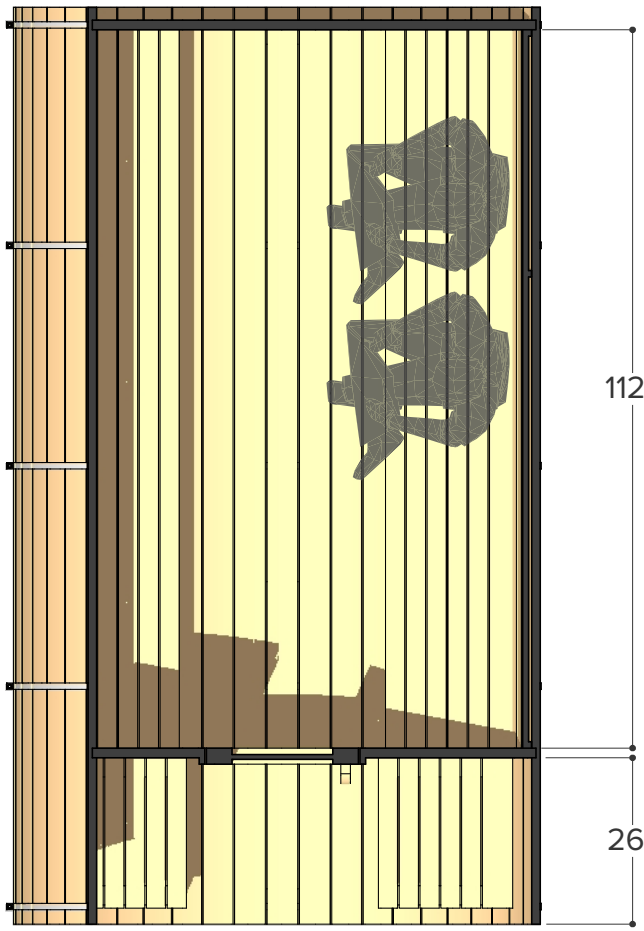

$\varnothing 84"$ (7')

FOREST $\varnothing 7'$ x 8' Sauna & Porch

- COOPERAGE -

Occupancy	Sauna Weight <small>(Weight calculated with electrical stove, wood stoves are heavier)</small>	Sauna Volume <small>(Internal volume of the sauna, with no floor, benches or equipment)</small>
Typical: 4	561 Kilograms (approx)	7.44 m ³ (approx)
Max: 5	1236 Pounds (approx)	263 ft ³ (approx)

$\varnothing 84"$ (7')

FOREST $\varnothing 7'$ x 9' Sauna & Porch

- COOPERAGE -

Occupancy	Sauna Weight <small>(Weight calculated with electrical stove, wood stoves are heavier)</small>	Sauna Volume <small>(Internal volume of the sauna, with no floor, benches or equipment)</small>
Typical: 5	607 Kilograms <small>(approx)</small>	8.45 m ³ <small>(approx)</small>
Max: 6	1339 Pounds <small>(approx)</small>	299 ft ³ <small>(approx)</small>

FOREST - COOPERAGE -

ø7' x 10' Sauna & Porch

Occupancy	Sauna Weight <small>(Weight calculated with electrical stove, wood stoves are heavier)</small>	Sauna Volume <small>(Internal volume of the sauna, with no floor, benches or equipment)</small>
Typical: 6	654 Kilograms (approx)	9.47 m ³ (approx)
Max: 7	1443 Pounds (approx)	335 ft ³ (approx)