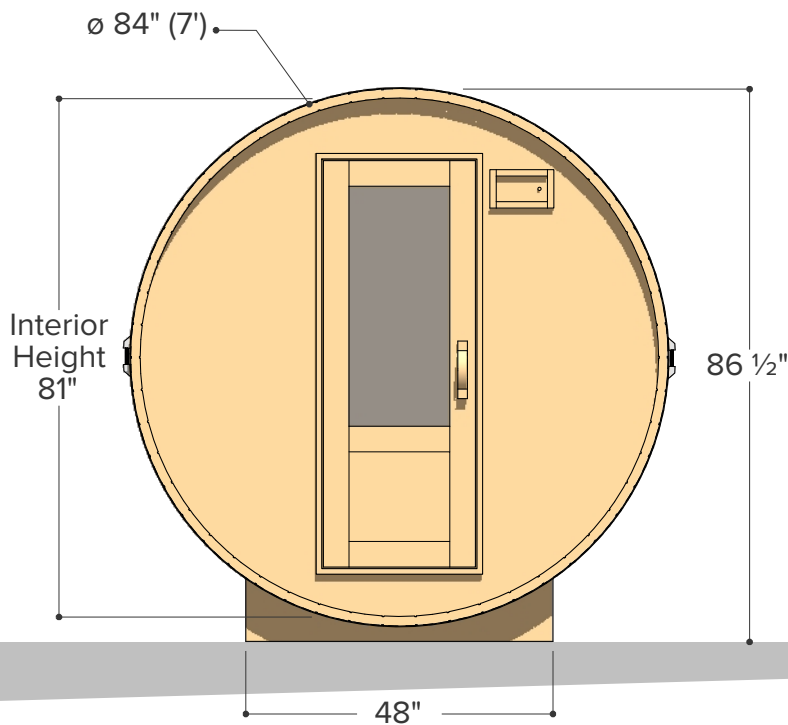

Occupancy	Sauna Weight (Weight calculated with electrical stove, wood stoves are heavier)	Sauna Volume (Internal volume of the sauna, with no floor, benches or equipment)
Typical: 4	438 Kilograms (approx)	6.43 m³ (approx)
Max: 5	966 Pounds (approx)	227 ft³ (approx)