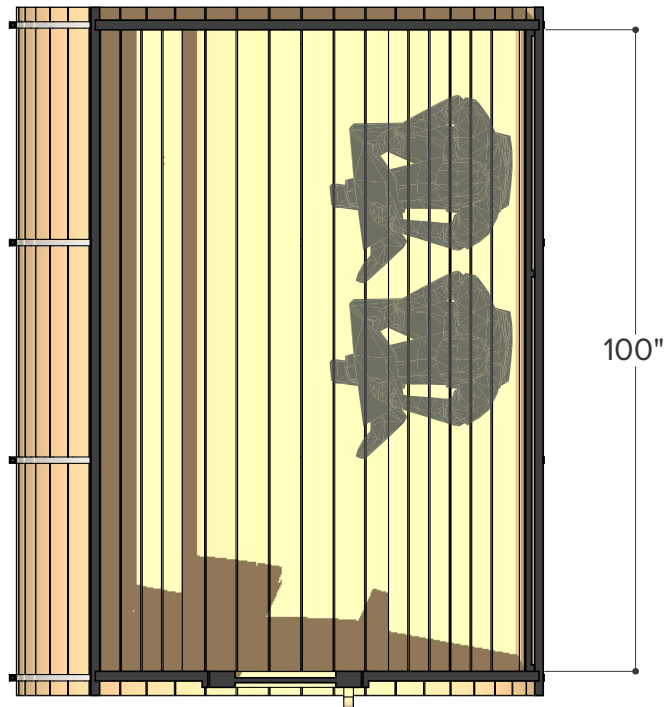

Occupancy	Sauna Weight (Weight calculated with electrical stove, wood stoves are heavier)	Sauna Volume (Internal volume of the sauna, with no floor, benches or equipment)
Typical: 5	532 Kilograms (approx)	8.45 m³ (approx)
Max: 6	1173 Pounds (approx)	299 ft³ (approx)