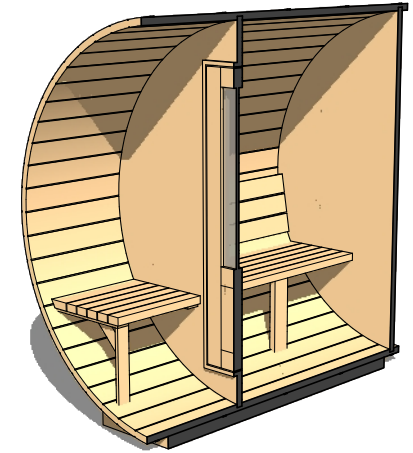

Occupancy	Sauna Weight <small>(Weight calculated with electrical stove, wood stoves are heavier)</small>	Sauna Volume <small>(Internal volume of the sauna, with no floor, benches or equipment)</small>
Typical: 4	485 Kilograms (approx)	7.44 m ³ (approx)
Max: 5	1070 Pounds (approx)	263 ft ³ (approx)

Occupancy	Sauna Weight <small>(Weight calculated with electrical stove, wood stoves are heavier)</small>	Sauna Volume <small>(Internal volume of the sauna, with no floor, benches or equipment)</small>
Typical: 5	532 Kilograms (approx)	8.45 m ³ (approx)
Max: 6	1173 Pounds (approx)	299 ft ³ (approx)

ø 84" (7')

Occupancy	Sauna Weight <small>(Weight calculated with electrical stove, wood stoves are heavier)</small>	Sauna Volume <small>(Internal volume of the sauna, with no floor, benches or equipment)</small>
Typical: 🧑 6	579 Kilograms (approx)	9.47 m ³ (approx)
Max: 🧑 7	1276 Pounds (approx)	335 ft ³ (approx)

Occupancy	Sauna Weight <small>(Weight calculated with electrical stove, wood stoves are heavier)</small>	Sauna Volume <small>(Internal volume of the sauna, with no floor, benches or equipment)</small>
Typical: 2	420 Kilograms (approx)	4.40 m ³ (approx)
Max: 3	926 Pounds (approx)	156 ft ³ (approx)