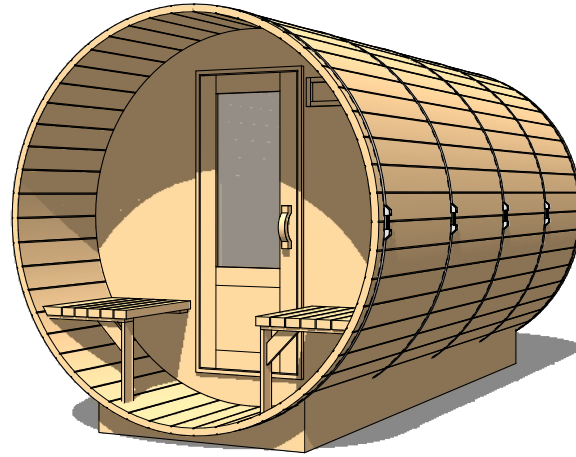

$\varnothing 84"$ (7')

FOREST $\varnothing 7'$ x 8' Sauna & Porch

- COOPERAGE -

Occupancy	Sauna Weight <small>(Weight calculated with electrical stove, wood stoves are heavier)</small>	Sauna Volume <small>(Internal volume of the sauna, with no floor, benches or equipment)</small>
Typical: 4	561 Kilograms (approx)	7.44 m ³ (approx)
Max: 5	1236 Pounds (approx)	263 ft ³ (approx)

$\varnothing 84"$ (7')

FOREST $\varnothing 7'$ x 9' Sauna & Porch

- COOPERAGE -

Occupancy	Sauna Weight <small>(Weight calculated with electrical stove, wood stoves are heavier)</small>	Sauna Volume <small>(Internal volume of the sauna, with no floor, benches or equipment)</small>
Typical: 5	607 Kilograms <small>(approx)</small>	8.45 m ³ <small>(approx)</small>
Max: 6	1339 Pounds <small>(approx)</small>	299 ft ³ <small>(approx)</small>

FOREST - COOPERAGE -

ø7' x 10' Sauna & Porch

Occupancy	Sauna Weight <small>(Weight calculated with electrical stove, wood stoves are heavier)</small>	Sauna Volume <small>(Internal volume of the sauna, with no floor, benches or equipment)</small>
Typical: 6	654 Kilograms (approx)	9.47 m ³ (approx)
Max: 7	1443 Pounds (approx)	335 ft ³ (approx)