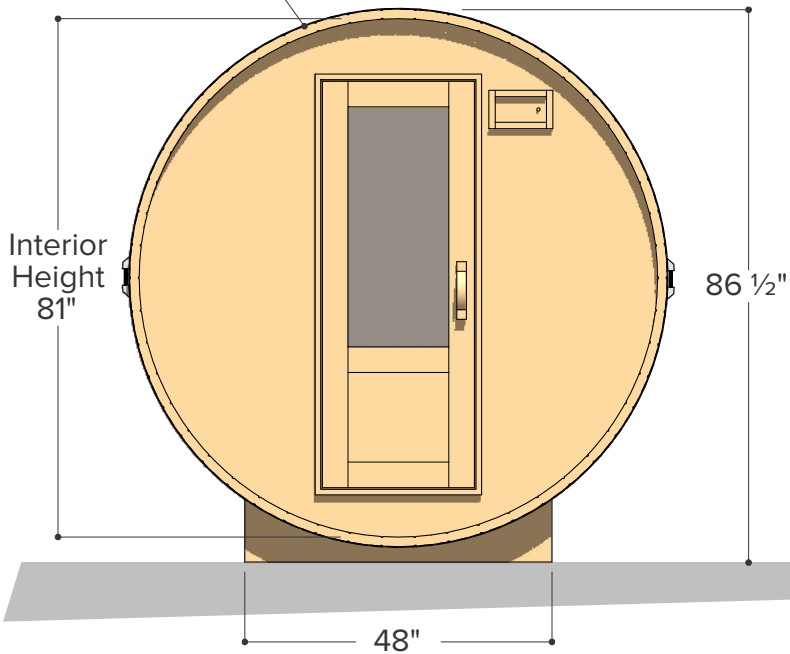

Occupancy	Sauna Weight <small>(Weight calculated with electrical stove, wood stoves are heavier)</small>	Sauna Volume <small>(Internal volume of the sauna, with no floor, benches or equipment)</small>
Typical: 4	438 Kilograms (approx)	6.43 m ³ (approx)
Max: 5	966 Pounds (approx)	227 ft ³ (approx)

Occupancy	Sauna Weight <small>(Weight calculated with electrical stove, wood stoves are heavier)</small>	Sauna Volume <small>(Internal volume of the sauna, with no floor, benches or equipment)</small>
Typical: 4	485 Kilograms (approx)	7.44 m ³ (approx)
Max: 5	1070 Pounds (approx)	263 ft ³ (approx)

Occupancy	Sauna Weight <small>(Weight calculated with electrical stove, wood stoves are heavier)</small>	Sauna Volume <small>(Internal volume of the sauna, with no floor, benches or equipment)</small>
Typical: 5	532 Kilograms (approx)	8.45 m ³ (approx)
Max: 6	1173 Pounds (approx)	299 ft ³ (approx)

ø 84" (7')

Occupancy	Sauna Weight <small>(Weight calculated with electrical stove, wood stoves are heavier)</small>	Sauna Volume <small>(Internal volume of the sauna, with no floor, benches or equipment)</small>
Typical: 🧑 6	579 Kilograms (approx)	9.47 m ³ (approx)
Max: 🧑 7	1276 Pounds (approx)	335 ft ³ (approx)