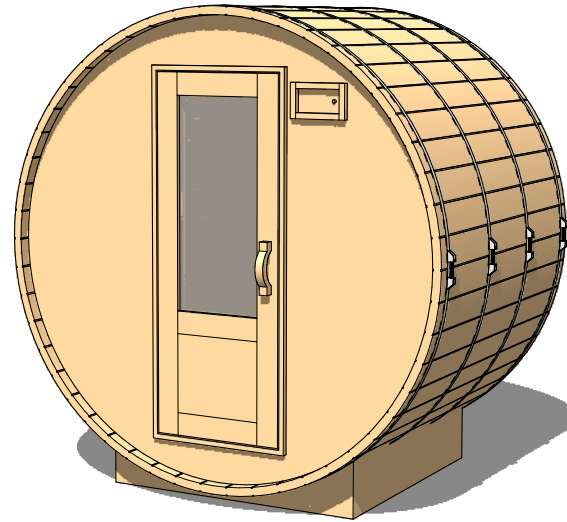

7' Sauna Size / Option Index

Standard

2

3

4

5

6

7

Porch

8

9

10

11

12

13

Occupancy	Sauna Weight	Sauna Volume
Typical: 2	344 Kilograms (approx) <small>(Weight calculated with electrical stove, wood stoves are heavier)</small>	4.40 m ³ (approx)
Max: 3	759 Pounds (approx)	156 ft ³ (approx)

Occupancy	Sauna Weight <small>(Weight calculated with electrical stove, wood stoves are heavier)</small>	Sauna Volume <small>(Internal volume of the sauna, with no floor, benches or equipment)</small>
Typical: 3	391 Kilograms (approx)	5.42 m ³ (approx)
Max: 4	862 Pounds (approx)	191 ft ³ (approx)

Occupancy	Sauna Weight <small>(Weight calculated with electrical stove, wood stoves are heavier)</small>	Sauna Volume <small>(Internal volume of the sauna, with no floor, benches or equipment)</small>
Typical: 4	438 Kilograms (approx)	6.43 m ³ (approx)
Max: 5	966 Pounds (approx)	227 ft ³ (approx)