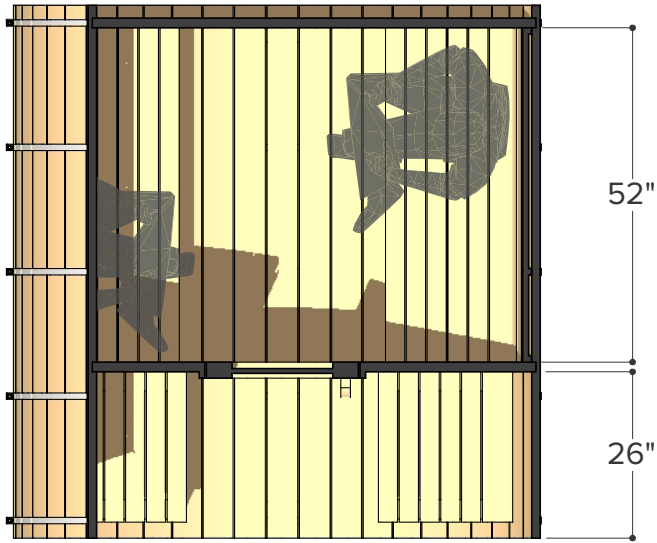

Occupancy	Sauna Weight <small>(Weight calculated with electrical stove, wood stoves are heavier)</small>	Sauna Volume <small>(Internal volume of the sauna, with no floor, benches or equipment)</small>
Typical: 4	485 Kilograms (approx)	7.44 m ³ (approx)
Max: 5	1070 Pounds (approx)	263 ft ³ (approx)

Occupancy	Sauna Weight <small>(Weight calculated with electrical stove, wood stoves are heavier)</small>	Sauna Volume <small>(Internal volume of the sauna, with no floor, benches or equipment)</small>
Typical: 5	532 Kilograms (approx)	8.45 m ³ (approx)
Max: 6	1173 Pounds (approx)	299 ft ³ (approx)

ø 84" (7')

Occupancy	Sauna Weight <small>(Weight calculated with electrical stove, wood stoves are heavier)</small>	Sauna Volume <small>(Internal volume of the sauna, with no floor, benches or equipment)</small>
Typical: 🧑 6	579 Kilograms (approx)	9.47 m ³ (approx)
Max: 🧑 7	1276 Pounds (approx)	335 ft ³ (approx)

Occupancy	Sauna Weight <small>(Weight calculated with electrical stove, wood stoves are heavier)</small>	Sauna Volume <small>(Internal volume of the sauna, with no floor, benches or equipment)</small>
Typical: 2	420 Kilograms (approx)	4.40 m ³ (approx)
Max: 3	926 Pounds (approx)	156 ft ³ (approx)