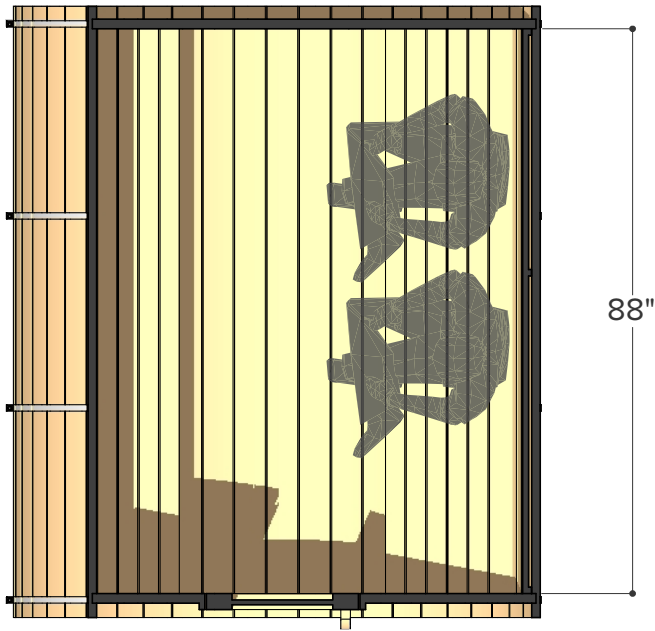

Occupancy	Sauna Weight (Weight calculated with electrical stove, wood stoves are heavier)	Sauna Volume (Internal volume of the sauna, with no floor, benches or equipment)
Typical: 4	485 Kilograms (approx)	7.44 m³ (approx)
Max: 5	1070 Pounds (approx)	263 ft³ (approx)