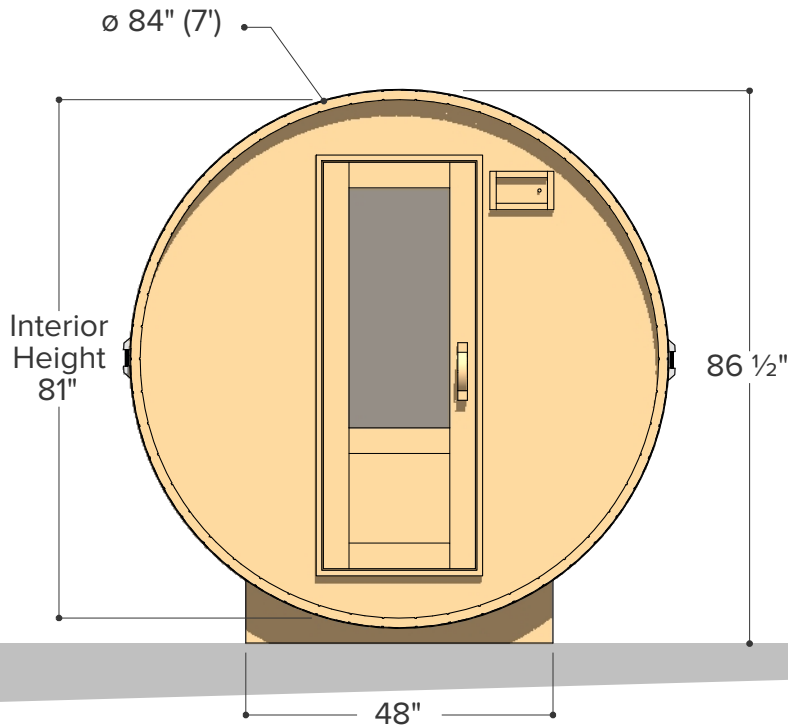

Occupancy	Sauna Weight (Weight calculated with electrical stove, wood stoves are heavier)	Sauna Volume (Internal volume of the sauna, with no floor, benches or equipment)
Typical: 4	485 Kilograms (approx)	7.44 m³ (approx)
Max: 5	1070 Pounds (approx)	263 ft³ (approx)