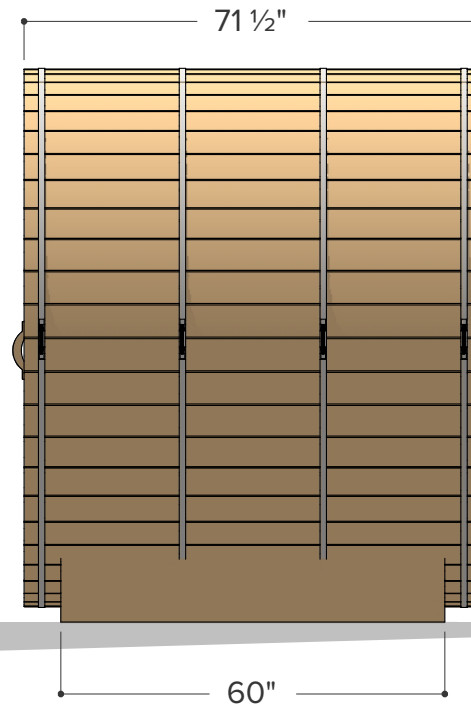

7' Sauna Size / Option Index

Standard

2

3

4

5

6

7

Porch

8

9

10

11

12

13

Occupancy	Sauna Weight	Sauna Volume
Typical: 2	344 Kilograms (approx) <small>(Weight calculated with electrical stove, wood stoves are heavier)</small>	4.40 m ³ (approx)
Max: 3	759 Pounds (approx)	156 ft ³ (approx)

Occupancy	Sauna Weight <small>(Weight calculated with electrical stove, wood stoves are heavier)</small>	Sauna Volume <small>(Internal volume of the sauna, with no floor, benches or equipment)</small>
Typical: 3	391 Kilograms (approx)	5.42 m ³ (approx)
Max: 4	862 Pounds (approx)	191 ft ³ (approx)

Occupancy	Sauna Weight <small>(Weight calculated with electrical stove, wood stoves are heavier)</small>	Sauna Volume <small>(Internal volume of the sauna, with no floor, benches or equipment)</small>
Typical: 4	438 Kilograms (approx)	6.43 m ³ (approx)
Max: 5	966 Pounds (approx)	227 ft ³ (approx)