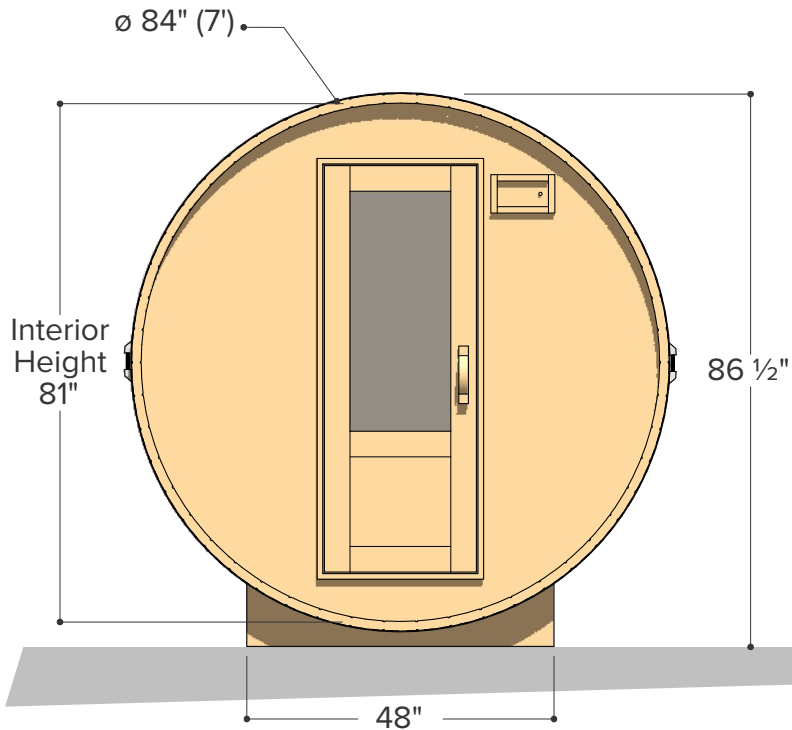

Occupancy	Sauna Weight (Weight calculated with electrical stove, wood stoves are heavier)	Sauna Volume (Internal volume of the sauna, with no floor, benches or equipment)
Typical: 5	532 Kilograms (approx)	8.45 m³ (approx)
Max: 6	1173 Pounds (approx)	299 ft³ (approx)