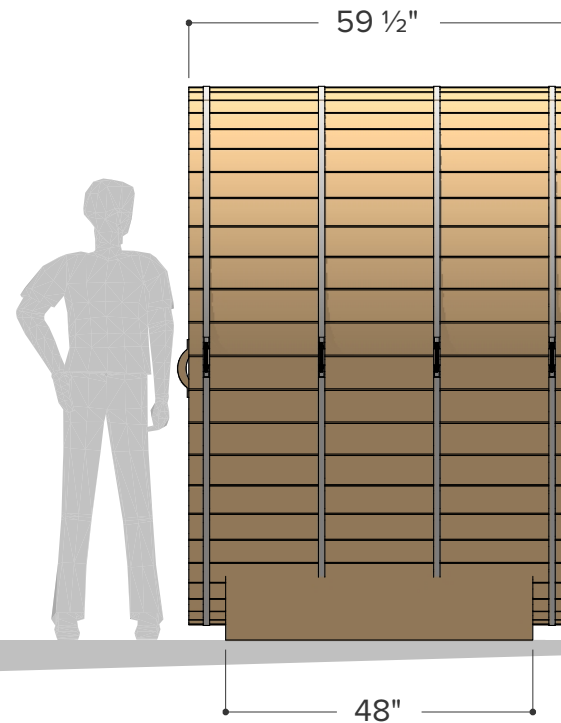

7' Sauna Size / Option Index

Standard

2

3

4

5

6

7

Porch

8

9

10

11

12

13

Occupancy	Sauna Weight	Sauna Volume
Typical: 2	344 Kilograms (approx) <small>(Weight calculated with electrical stove, wood stoves are heavier)</small>	4.40 m ³ (approx)
Max: 3	759 Pounds (approx)	156 ft ³ (approx)

Occupancy	Sauna Weight <small>(Weight calculated with electrical stove, wood stoves are heavier)</small>	Sauna Volume <small>(Internal volume of the sauna, with no floor, benches or equipment)</small>
Typical: 3	391 Kilograms (approx)	5.42 m ³ (approx)
Max: 4	862 Pounds (approx)	191 ft ³ (approx)

Occupancy	Sauna Weight <small>(Weight calculated with electrical stove, wood stoves are heavier)</small>	Sauna Volume <small>(Internal volume of the sauna, with no floor, benches or equipment)</small>
Typical: 4	438 Kilograms (approx)	6.43 m ³ (approx)
Max: 5	966 Pounds (approx)	227 ft ³ (approx)