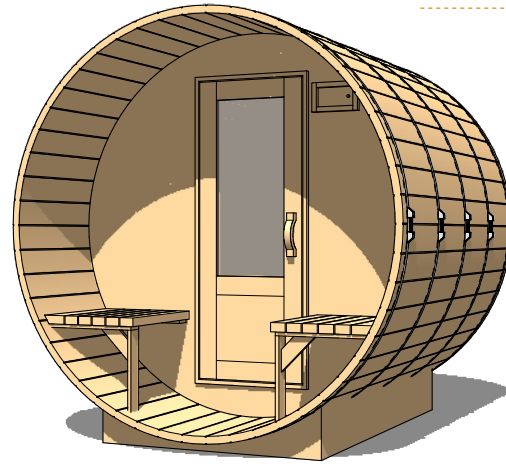

Occupancy	Sauna Weight <small>(Weight calculated with electrical stove, wood stoves are heavier)</small>	Sauna Volume <small>(Internal volume of the sauna, with no floor, benches or equipment)</small>
Typical: 4	485 Kilograms (approx)	7.44 m ³ (approx)
Max: 5	1070 Pounds (approx)	263 ft ³ (approx)

Occupancy	Sauna Weight <small>(Weight calculated with electrical stove, wood stoves are heavier)</small>	Sauna Volume <small>(Internal volume of the sauna, with no floor, benches or equipment)</small>
Typical: 5	532 Kilograms (approx)	8.45 m ³ (approx)
Max: 6	1173 Pounds (approx)	299 ft ³ (approx)

ø 84" (7')

Occupancy	Sauna Weight <small>(Weight calculated with electrical stove, wood stoves are heavier)</small>	Sauna Volume <small>(Internal volume of the sauna, with no floor, benches or equipment)</small>
Typical: 🧑 6	579 Kilograms (approx)	9.47 m ³ (approx)
Max: 🧑 7	1276 Pounds (approx)	335 ft ³ (approx)

Occupancy	Sauna Weight <small>(Weight calculated with electrical stove, wood stoves are heavier)</small>	Sauna Volume <small>(Internal volume of the sauna, with no floor, benches or equipment)</small>
Typical: 2	420 Kilograms (approx)	4.40 m ³ (approx)
Max: 3	926 Pounds (approx)	156 ft ³ (approx)