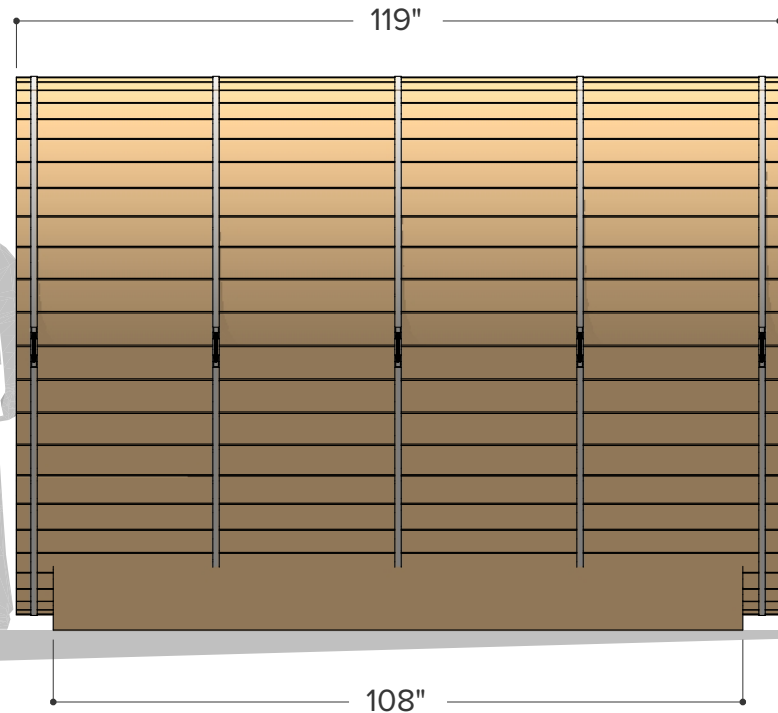

Occupancy	Sauna Weight (Weight calculated with electrical stove, wood stoves are heavier)	Sauna Volume (Internal volume of the sauna, with no floor, benches or equipment)
Typical: 4	561 Kilograms (approx)	7.44 m³ (approx)
Max: 5	1236 Pounds (approx)	263 ft³ (approx)

$\varnothing 84"$ (7')