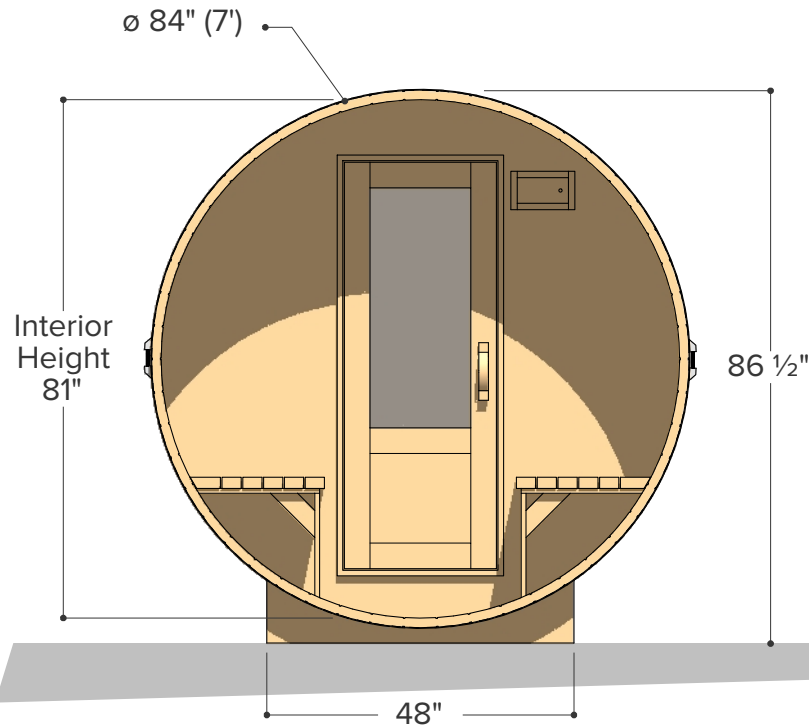

Occupancy	Sauna Weight <small>(Weight calculated with electrical stove, wood stoves are heavier)</small>	Sauna Volume <small>(Internal volume of the sauna, with no floor, benches or equipment)</small>
Typical: 5	532 Kilograms (approx)	8.45 m ³ (approx)
Max: 6	1173 Pounds (approx)	299 ft ³ (approx)

ø 84" (7')

Occupancy	Sauna Weight <small>(Weight calculated with electrical stove, wood stoves are heavier)</small>	Sauna Volume <small>(Internal volume of the sauna, with no floor, benches or equipment)</small>
Typical: 🧑 6	579 Kilograms (approx)	9.47 m ³ (approx)
Max: 🧑 7	1276 Pounds (approx)	335 ft ³ (approx)

Occupancy	Sauna Weight <small>(Weight calculated with electrical stove, wood stoves are heavier)</small>	Sauna Volume <small>(Internal volume of the sauna, with no floor, benches or equipment)</small>
Typical: 2	420 Kilograms (approx)	4.40 m ³ (approx)
Max: 3	926 Pounds (approx)	156 ft ³ (approx)

Occupancy	Sauna Weight <small>(Weight calculated with electrical stove, wood stoves are heavier)</small>	Sauna Volume <small>(Internal volume of the sauna, with no floor, benches or equipment)</small>
Typical: 3 	466 Kilograms <small>(approx)</small>	5.42 m ³ <small>(approx)</small>
Max: 4 	1028 Pounds <small>(approx)</small>	191 ft ³ <small>(approx)</small>