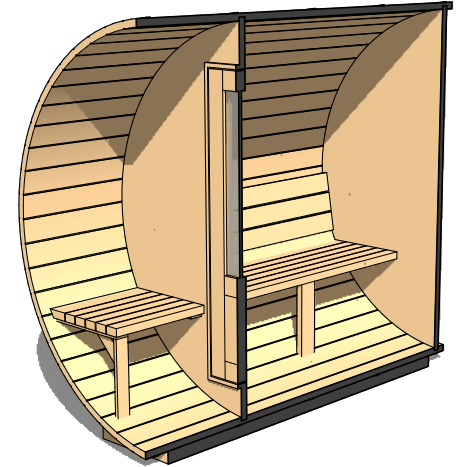

Occupancy	Sauna Weight <small>(Weight calculated with electrical stove, wood stoves are heavier)</small>	Sauna Volume <small>(Internal volume of the sauna, with no floor, benches or equipment)</small>
Typical: 5	532 Kilograms (approx)	8.45 m ³ (approx)
Max: 6	1173 Pounds (approx)	299 ft ³ (approx)

ø 84" (7')

Occupancy	Sauna Weight <small>(Weight calculated with electrical stove, wood stoves are heavier)</small>	Sauna Volume <small>(Internal volume of the sauna, with no floor, benches or equipment)</small>
Typical: 🧑 6	579 Kilograms (approx)	9.47 m ³ (approx)
Max: 🧑 7	1276 Pounds (approx)	335 ft ³ (approx)

Occupancy	Sauna Weight <small>(Weight calculated with electrical stove, wood stoves are heavier)</small>	Sauna Volume <small>(Internal volume of the sauna, with no floor, benches or equipment)</small>
Typical: 2	420 Kilograms (approx)	4.40 m ³ (approx)
Max: 3	926 Pounds (approx)	156 ft ³ (approx)