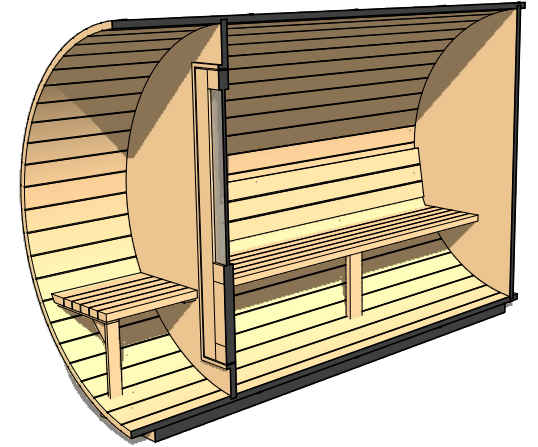

$\varnothing 84"$ (7')

FOREST $\varnothing 7'$ x 8' Sauna & Porch

- COOPERAGE -

Occupancy	Sauna Weight <small>(Weight calculated with electrical stove, wood stoves are heavier)</small>	Sauna Volume <small>(Internal volume of the sauna, with no floor, benches or equipment)</small>
Typical: 4	561 Kilograms (approx)	7.44 m ³ (approx)
Max: 5	1236 Pounds (approx)	263 ft ³ (approx)

$\varnothing 84"$ (7')

FOREST $\varnothing 7'$ x 9' Sauna & Porch

- COOPERAGE -

Occupancy	Sauna Weight <small>(Weight calculated with electrical stove, wood stoves are heavier)</small>	Sauna Volume <small>(Internal volume of the sauna, with no floor, benches or equipment)</small>
Typical: 5	607 Kilograms <small>(approx)</small>	8.45 m ³ <small>(approx)</small>
Max: 6	1339 Pounds <small>(approx)</small>	299 ft ³ <small>(approx)</small>