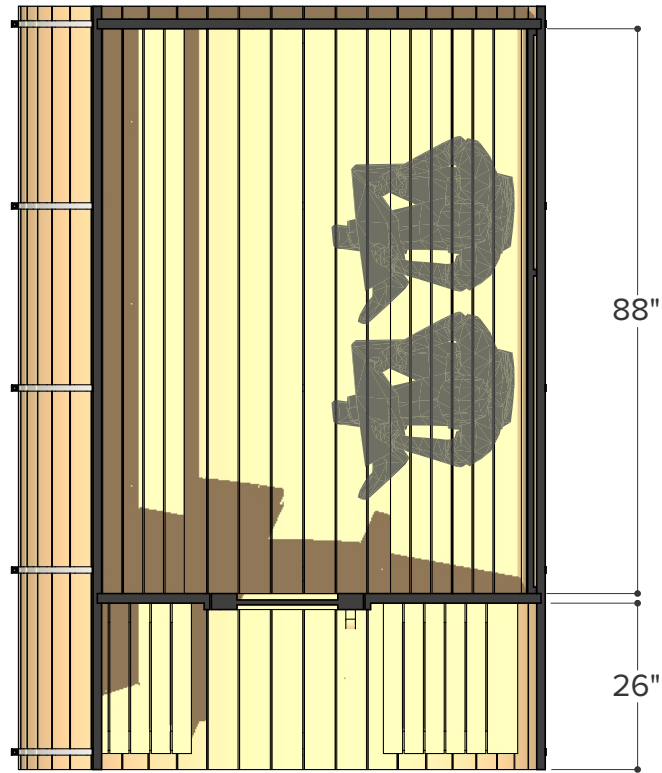

FOREST $\varnothing 7'$ x 8' Sauna & Porch

- COOPERAGE -