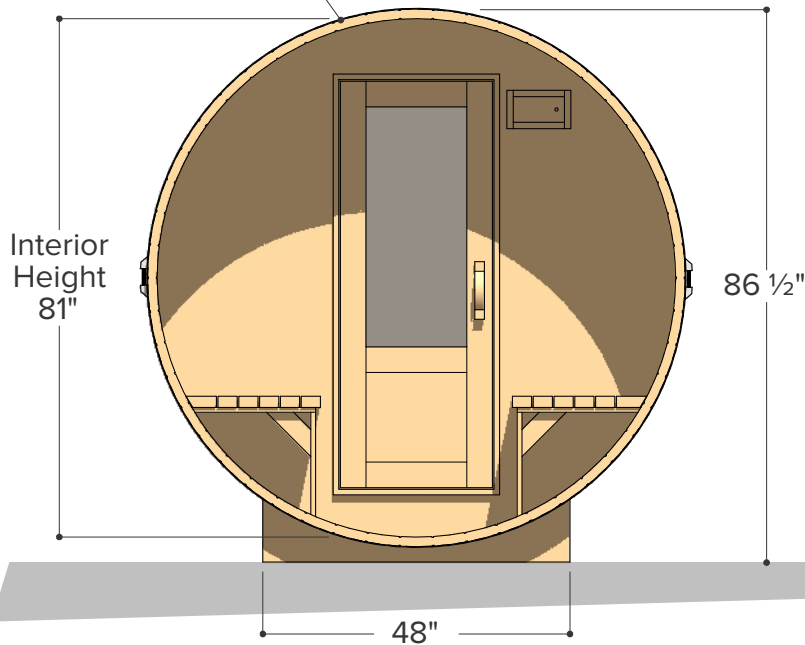

Occupancy	Sauna Weight <small>(Weight calculated with electrical stove, wood stoves are heavier)</small>	Sauna Volume <small>(Internal volume of the sauna, with no floor, benches or equipment)</small>
Typical: 4	514 Kilograms <small>(approx)</small>	6.43 m ³ <small>(approx)</small>
Max: 5	1133 Pounds <small>(approx)</small>	227 ft ³ <small>(approx)</small>

$\varnothing 84"$ (7')

FOREST $\varnothing 7'$ x 8' Sauna & Porch

- COOPERAGE -

Occupancy	Sauna Weight <small>(Weight calculated with electrical stove, wood stoves are heavier)</small>	Sauna Volume <small>(Internal volume of the sauna, with no floor, benches or equipment)</small>
Typical: 4	561 Kilograms (approx)	7.44 m ³ (approx)
Max: 5	1236 Pounds (approx)	263 ft ³ (approx)

$\varnothing 84"$ (7')

FOREST $\varnothing 7'$ x 9' Sauna & Porch

- COOPERAGE -

Occupancy	Sauna Weight <small>(Weight calculated with electrical stove, wood stoves are heavier)</small>	Sauna Volume <small>(Internal volume of the sauna, with no floor, benches or equipment)</small>
Typical: 5	607 Kilograms <small>(approx)</small>	8.45 m ³ <small>(approx)</small>
Max: 6	1339 Pounds <small>(approx)</small>	299 ft ³ <small>(approx)</small>

FOREST - COOPERAGE -

ø7' x 10' Sauna & Porch

Occupancy	Sauna Weight <small>(Weight calculated with electrical stove, wood stoves are heavier)</small>	Sauna Volume <small>(Internal volume of the sauna, with no floor, benches or equipment)</small>
Typical: 6	654 Kilograms (approx)	9.47 m ³ (approx)
Max: 7	1443 Pounds (approx)	335 ft ³ (approx)