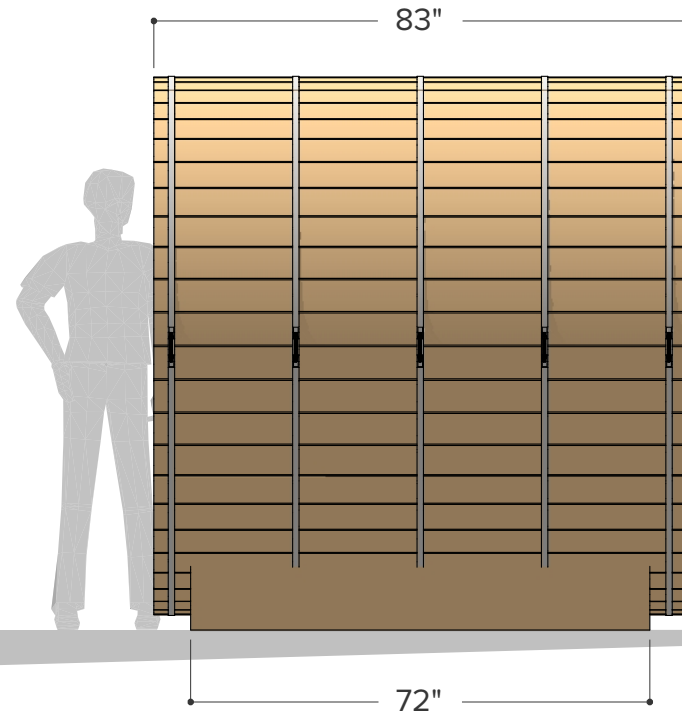

Occupancy	Sauna Weight <small>(Weight calculated with electrical stove, wood stoves are heavier)</small>	Sauna Volume <small>(Internal volume of the sauna, with no floor, benches or equipment)</small>
Typical: 5	532 Kilograms (approx)	8.45 m ³ (approx)
Max: 6	1173 Pounds (approx)	299 ft ³ (approx)

ø 84" (7')

Occupancy	Sauna Weight <small>(Weight calculated with electrical stove, wood stoves are heavier)</small>	Sauna Volume <small>(Internal volume of the sauna, with no floor, benches or equipment)</small>
Typical: 🧑 6	579 Kilograms (approx)	9.47 m ³ (approx)
Max: 🧑 7	1276 Pounds (approx)	335 ft ³ (approx)

Occupancy	Sauna Weight <small>(Weight calculated with electrical stove, wood stoves are heavier)</small>	Sauna Volume <small>(Internal volume of the sauna, with no floor, benches or equipment)</small>
Typical: 2	420 Kilograms (approx)	4.40 m ³ (approx)
Max: 3	926 Pounds (approx)	156 ft ³ (approx)