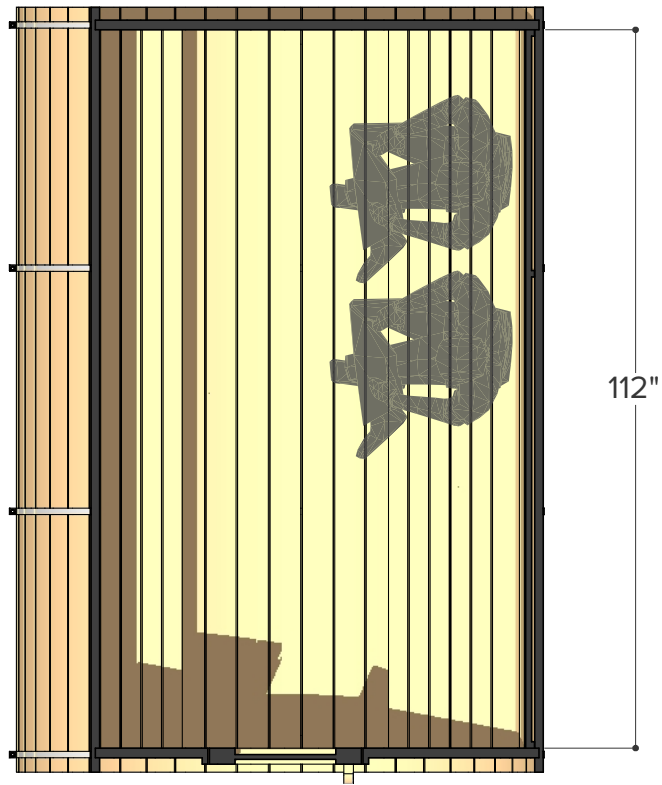

ø 84" (7')

Occupancy	Sauna Weight (Weight calculated with electrical stove, wood stoves are heavier)	Sauna Volume (Internal volume of the sauna, with no floor, benches or equipment)
Typical: 🧑 6	579 Kilograms (approx)	9.47 m³ (approx)
Max: 🧑 7	1276 Pounds (approx)	335 ft³ (approx)