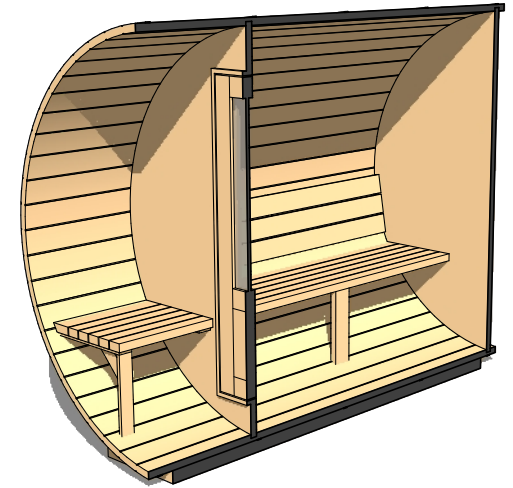

Occupancy	Sauna Weight (Weight calculated with electrical stove, wood stoves are heavier)	Sauna Volume (Internal volume of the sauna, with no floor, benches or equipment)
Typical: 4	514 Kilograms (approx)	6.43 m³ (approx)
Max: 5	1133 Pounds (approx)	227 ft³ (approx)

$\varnothing 84"$ (7')