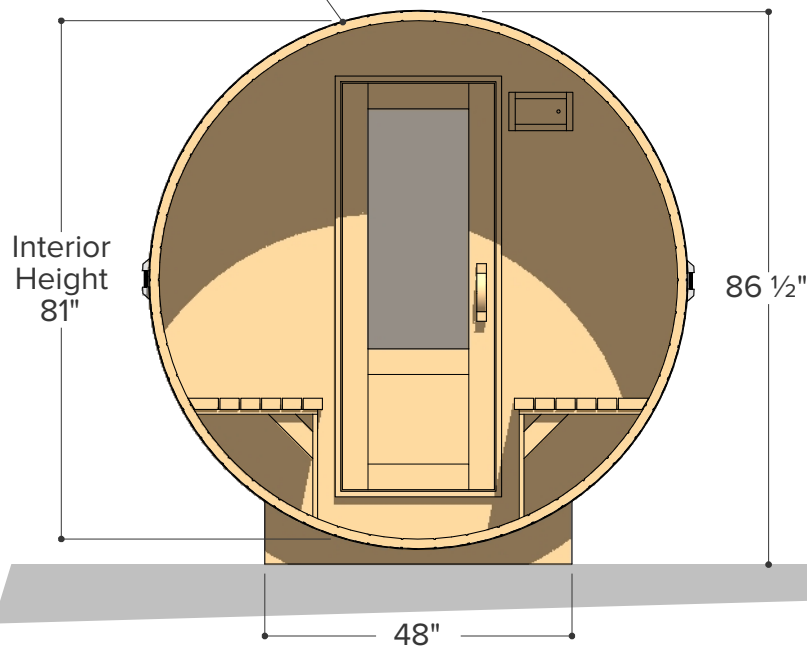

Occupancy	Sauna Weight (Weight calculated with electrical stove, wood stoves are heavier)	Sauna Volume (Internal volume of the sauna, with no floor, benches or equipment)
Typical: 4	514 Kilograms (approx)	6.43 m³ (approx)
Max: 5	1133 Pounds (approx)	227 ft³ (approx)

$\varnothing 84"$ (7')