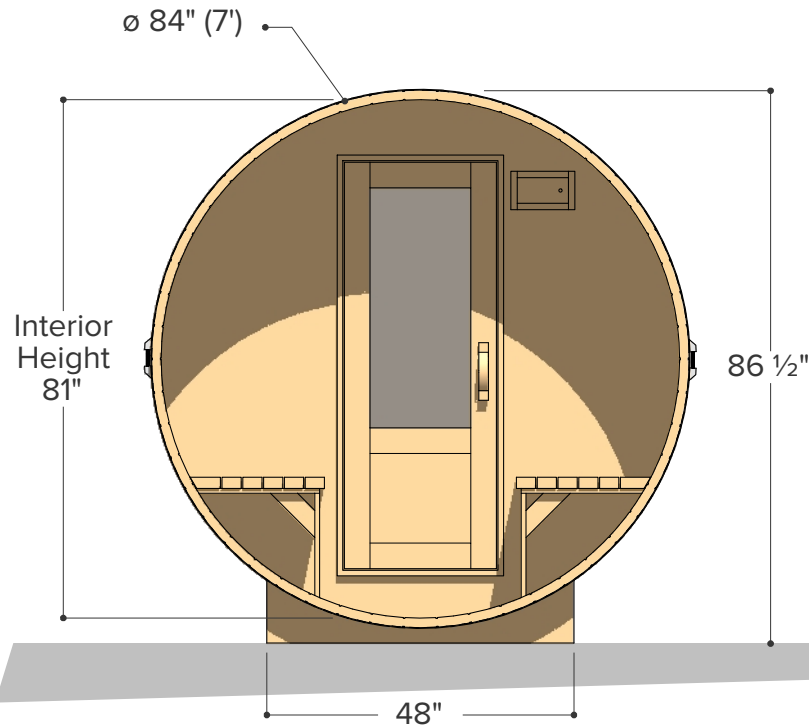

Occupancy	Sauna Weight <small>(Weight calculated with electrical stove, wood stoves are heavier)</small>	Sauna Volume <small>(Internal volume of the sauna, with no floor, benches or equipment)</small>
Typical: 5	532 Kilograms (approx)	8.45 m ³ (approx)
Max: 6	1173 Pounds (approx)	299 ft ³ (approx)

ø 84" (7')

Occupancy	Sauna Weight <small>(Weight calculated with electrical stove, wood stoves are heavier)</small>	Sauna Volume <small>(Internal volume of the sauna, with no floor, benches or equipment)</small>
Typical: 🧑 6	579 Kilograms (approx)	9.47 m ³ (approx)
Max: 🧑 7	1276 Pounds (approx)	335 ft ³ (approx)

Occupancy	Sauna Weight <small>(Weight calculated with electrical stove, wood stoves are heavier)</small>	Sauna Volume <small>(Internal volume of the sauna, with no floor, benches or equipment)</small>
Typical: 2	420 Kilograms (approx)	4.40 m ³ (approx)
Max: 3	926 Pounds (approx)	156 ft ³ (approx)

Occupancy	Sauna Weight <small>(Weight calculated with electrical stove, wood stoves are heavier)</small>	Sauna Volume <small>(Internal volume of the sauna, with no floor, benches or equipment)</small>
Typical: 3 	466 Kilograms <small>(approx)</small>	5.42 m ³ <small>(approx)</small>
Max: 4 	1028 Pounds <small>(approx)</small>	191 ft ³ <small>(approx)</small>