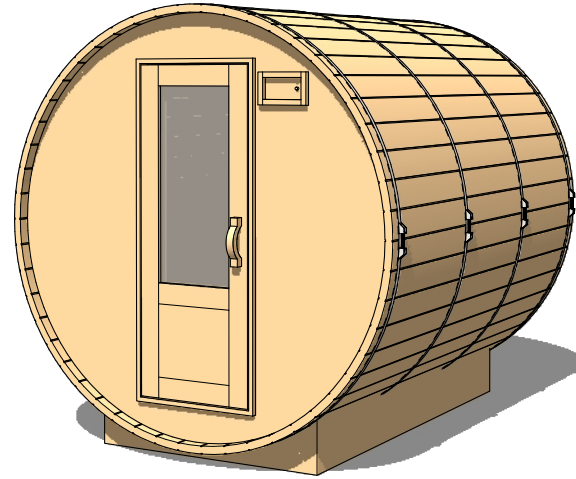

7' Sauna Size / Option Index

Standard

2

3

4

5

6

7

Porch

8

9

10

11

12

13

Occupancy	Sauna Weight	Sauna Volume
Typical: 2	344 Kilograms (approx) <small>(Weight calculated with electrical stove, wood stoves are heavier)</small>	4.40 m ³ (approx)
Max: 3	759 Pounds (approx)	156 ft ³ (approx)

Occupancy	Sauna Weight <small>(Weight calculated with electrical stove, wood stoves are heavier)</small>	Sauna Volume <small>(Internal volume of the sauna, with no floor, benches or equipment)</small>
Typical: 3	391 Kilograms (approx)	5.42 m ³ (approx)
Max: 4	862 Pounds (approx)	191 ft ³ (approx)

Occupancy	Sauna Weight <small>(Weight calculated with electrical stove, wood stoves are heavier)</small>	Sauna Volume <small>(Internal volume of the sauna, with no floor, benches or equipment)</small>
Typical: 4	438 Kilograms (approx)	6.43 m ³ (approx)
Max: 5	966 Pounds (approx)	227 ft ³ (approx)