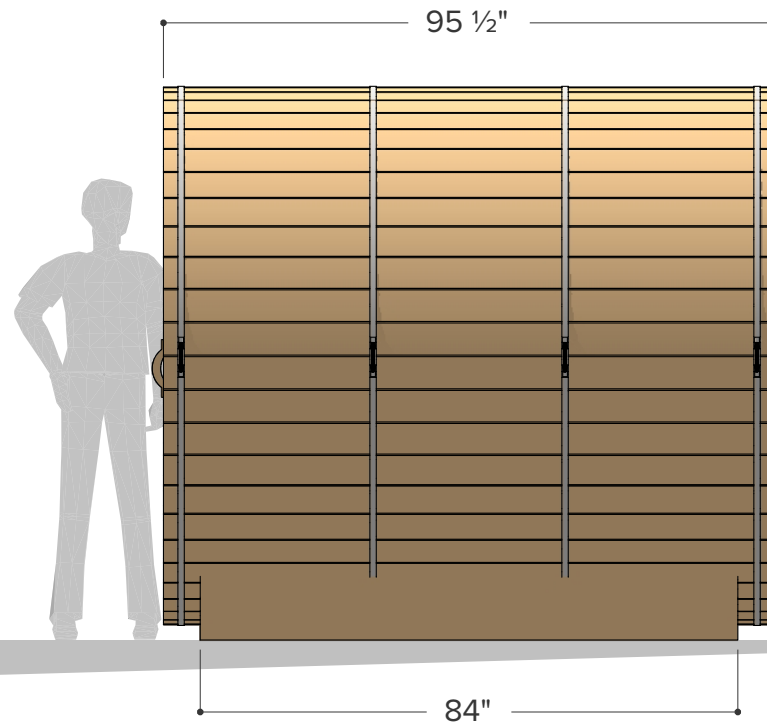

Porch

8

9

10

11

12

13

Occupancy	Sauna Weight	Sauna Volume
Typical: 2	344 Kilograms (approx) <small>(Weight calculated with electrical stove, wood stoves are heavier)</small>	4.40 m ³ (approx)
Max: 3	759 Pounds (approx)	156 ft ³ (approx)

Occupancy	Sauna Weight <small>(Weight calculated with electrical stove, wood stoves are heavier)</small>	Sauna Volume <small>(Internal volume of the sauna, with no floor, benches or equipment)</small>
Typical: 3	391 Kilograms (approx)	5.42 m ³ (approx)
Max: 4	862 Pounds (approx)	191 ft ³ (approx)

Occupancy	Sauna Weight <small>(Weight calculated with electrical stove, wood stoves are heavier)</small>	Sauna Volume <small>(Internal volume of the sauna, with no floor, benches or equipment)</small>
Typical: 4	438 Kilograms (approx)	6.43 m ³ (approx)
Max: 5	966 Pounds (approx)	227 ft ³ (approx)

Occupancy	Sauna Weight <small>(Weight calculated with electrical stove, wood stoves are heavier)</small>	Sauna Volume <small>(Internal volume of the sauna, with no floor, benches or equipment)</small>
Typical: 4	485 Kilograms (approx)	7.44 m ³ (approx)
Max: 5	1070 Pounds (approx)	263 ft ³ (approx)