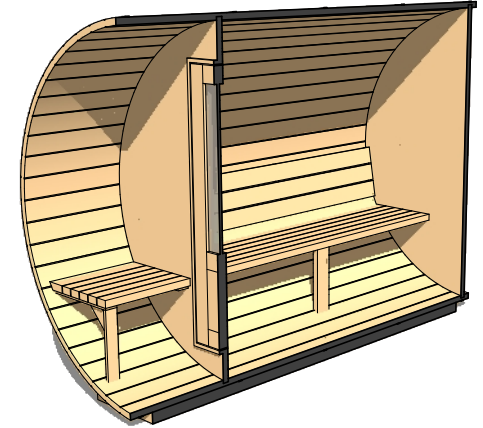

Occupancy	Sauna Weight <small>(Weight calculated with electrical stove, wood stoves are heavier)</small>	Sauna Volume <small>(Internal volume of the sauna, with no floor, benches or equipment)</small>
Typical: 2	420 Kilograms (approx)	4.40 m ³ (approx)
Max: 3	926 Pounds (approx)	156 ft ³ (approx)

Occupancy	Sauna Weight <small>(Weight calculated with electrical stove, wood stoves are heavier)</small>	Sauna Volume <small>(Internal volume of the sauna, with no floor, benches or equipment)</small>
Typical: 3 	466 Kilograms <small>(approx)</small>	5.42 m ³ <small>(approx)</small>
Max: 4 	1028 Pounds <small>(approx)</small>	191 ft ³ <small>(approx)</small>

Occupancy	Sauna Weight <small>(Weight calculated with electrical stove, wood stoves are heavier)</small>	Sauna Volume <small>(Internal volume of the sauna, with no floor, benches or equipment)</small>
Typical: 4	514 Kilograms <small>(approx)</small>	6.43 m ³ <small>(approx)</small>
Max: 5	1133 Pounds <small>(approx)</small>	227 ft ³ <small>(approx)</small>

$\varnothing 84"$ (7')

FOREST $\varnothing 7'$ x 8' Sauna & Porch

- COOPERAGE -

Occupancy	Sauna Weight <small>(Weight calculated with electrical stove, wood stoves are heavier)</small>	Sauna Volume <small>(Internal volume of the sauna, with no floor, benches or equipment)</small>
Typical: 4	561 Kilograms (approx)	7.44 m ³ (approx)
Max: 5	1236 Pounds (approx)	263 ft ³ (approx)