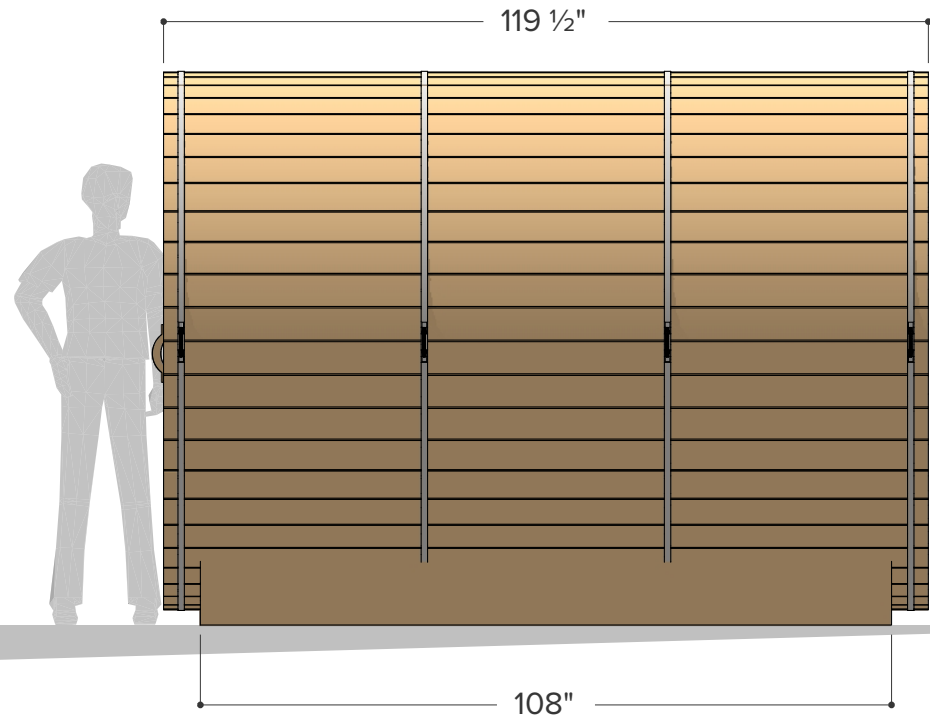

Occupancy	Sauna Weight <small>(Weight calculated with electrical stove, wood stoves are heavier)</small>	Sauna Volume <small>(Internal volume of the sauna, with no floor, benches or equipment)</small>
Typical: 4	485 Kilograms (approx)	7.44 m ³ (approx)
Max: 5	1070 Pounds (approx)	263 ft ³ (approx)

Occupancy	Sauna Weight <small>(Weight calculated with electrical stove, wood stoves are heavier)</small>	Sauna Volume <small>(Internal volume of the sauna, with no floor, benches or equipment)</small>
Typical: 5	532 Kilograms (approx)	8.45 m ³ (approx)
Max: 6	1173 Pounds (approx)	299 ft ³ (approx)

ø 84" (7')

Occupancy	Sauna Weight <small>(Weight calculated with electrical stove, wood stoves are heavier)</small>	Sauna Volume <small>(Internal volume of the sauna, with no floor, benches or equipment)</small>
Typical: 🧑 6	579 Kilograms (approx)	9.47 m ³ (approx)
Max: 🧑 7	1276 Pounds (approx)	335 ft ³ (approx)