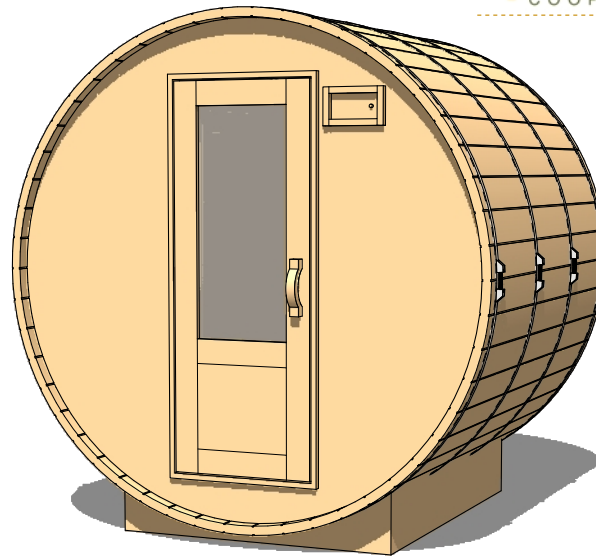

7' Sauna Size / Option Index

Standard

2

3

4

5

6

7

Porch

8

9

10

11

12

13

Occupancy	Sauna Weight	Sauna Volume
Typical: 2	344 Kilograms (approx) <small>(Weight calculated with electrical stove, wood stoves are heavier)</small>	4.40 m ³ (approx)
Max: 3	759 Pounds (approx)	156 ft ³ (approx)

Occupancy	Sauna Weight <small>(Weight calculated with electrical stove, wood stoves are heavier)</small>	Sauna Volume <small>(Internal volume of the sauna, with no floor, benches or equipment)</small>
Typical: 3	391 Kilograms (approx)	5.42 m ³ (approx)
Max: 4	862 Pounds (approx)	191 ft ³ (approx)

Occupancy	Sauna Weight <small>(Weight calculated with electrical stove, wood stoves are heavier)</small>	Sauna Volume <small>(Internal volume of the sauna, with no floor, benches or equipment)</small>
Typical: 4	438 Kilograms (approx)	6.43 m ³ (approx)
Max: 5	966 Pounds (approx)	227 ft ³ (approx)