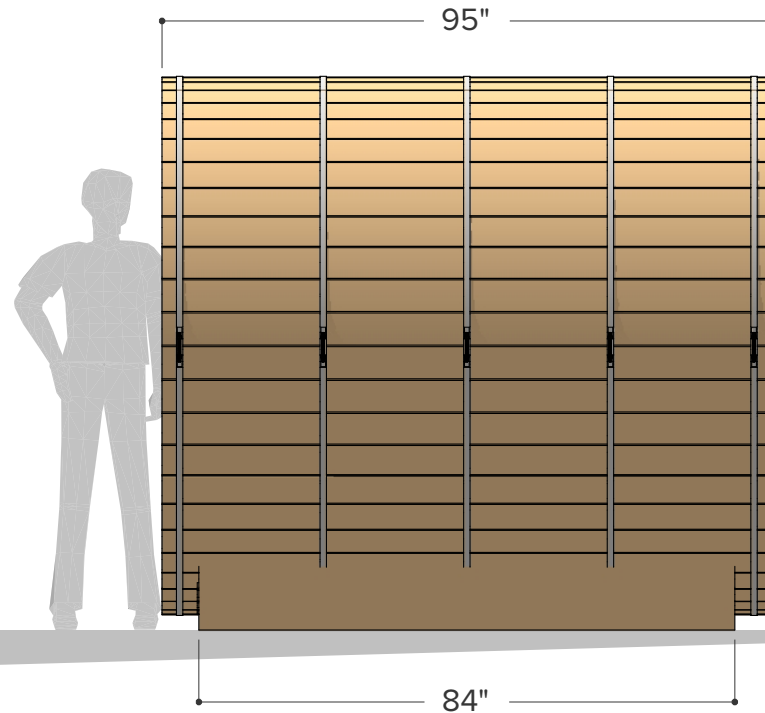

Occupancy	Sauna Weight (Weight calculated with electrical stove, wood stoves are heavier)	Sauna Volume (Internal volume of the sauna, with no floor, benches or equipment)
Typical: 3	466 Kilograms (approx)	5.42 m³ (approx)
Max: 4	1028 Pounds (approx)	191 ft³ (approx)