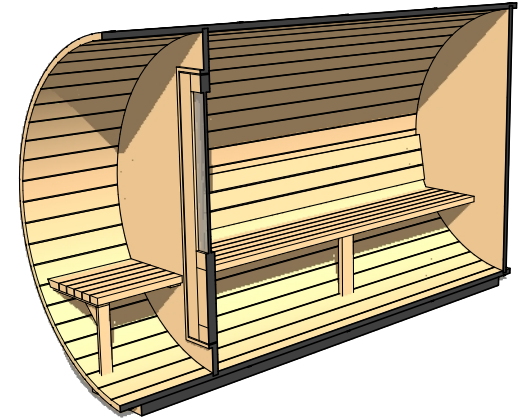

$\varnothing 84"$ (7')

FOREST $\varnothing 7'$ x 8' Sauna & Porch

- COOPERAGE -

Occupancy	Sauna Weight <small>(Weight calculated with electrical stove, wood stoves are heavier)</small>	Sauna Volume <small>(Internal volume of the sauna, with no floor, benches or equipment)</small>
Typical: 4	561 Kilograms (approx)	7.44 m ³ (approx)
Max: 5	1236 Pounds (approx)	263 ft ³ (approx)

$\varnothing 84"$ (7')

FOREST $\varnothing 7'$ x 9' Sauna & Porch

- COOPERAGE -

Occupancy	Sauna Weight <small>(Weight calculated with electrical stove, wood stoves are heavier)</small>	Sauna Volume <small>(Internal volume of the sauna, with no floor, benches or equipment)</small>
Typical: 5	607 Kilograms <small>(approx)</small>	8.45 m ³ <small>(approx)</small>
Max: 6	1339 Pounds <small>(approx)</small>	299 ft ³ <small>(approx)</small>

FOREST - COOPERAGE -

ø7' x 10' Sauna & Porch

Occupancy	Sauna Weight <small>(Weight calculated with electrical stove, wood stoves are heavier)</small>	Sauna Volume <small>(Internal volume of the sauna, with no floor, benches or equipment)</small>
Typical: 6	654 Kilograms (approx)	9.47 m ³ (approx)
Max: 7	1443 Pounds (approx)	335 ft ³ (approx)