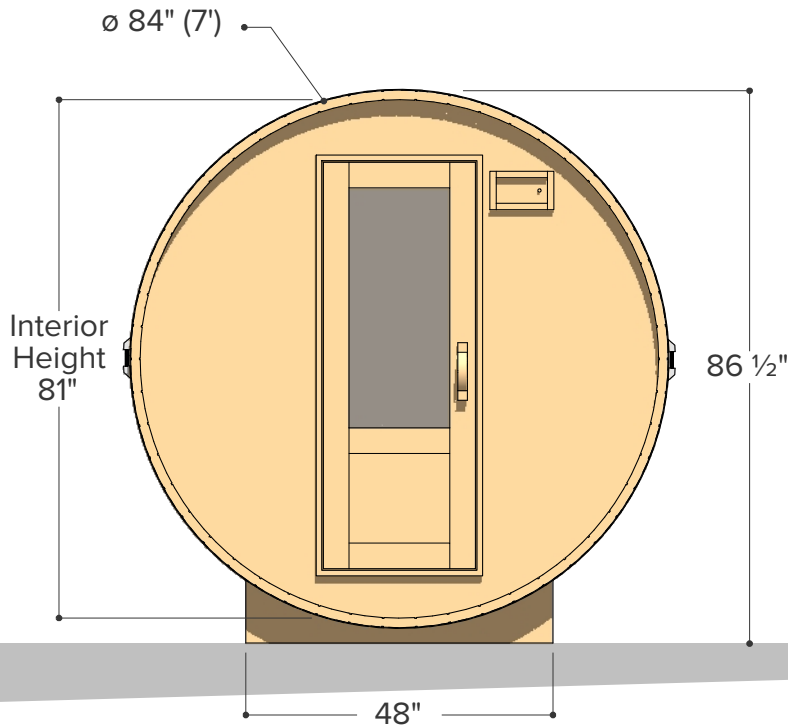

Porch

8

9

10

11

12

13

Occupancy	Sauna Weight	Sauna Volume
Typical: 2	344 Kilograms (approx) <small>(Weight calculated with electrical stove, wood stoves are heavier)</small>	4.40 m ³ (approx)
Max: 3	759 Pounds (approx)	156 ft ³ (approx)

Occupancy	Sauna Weight <small>(Weight calculated with electrical stove, wood stoves are heavier)</small>	Sauna Volume <small>(Internal volume of the sauna, with no floor, benches or equipment)</small>
Typical: 3	391 Kilograms (approx)	5.42 m ³ (approx)
Max: 4	862 Pounds (approx)	191 ft ³ (approx)