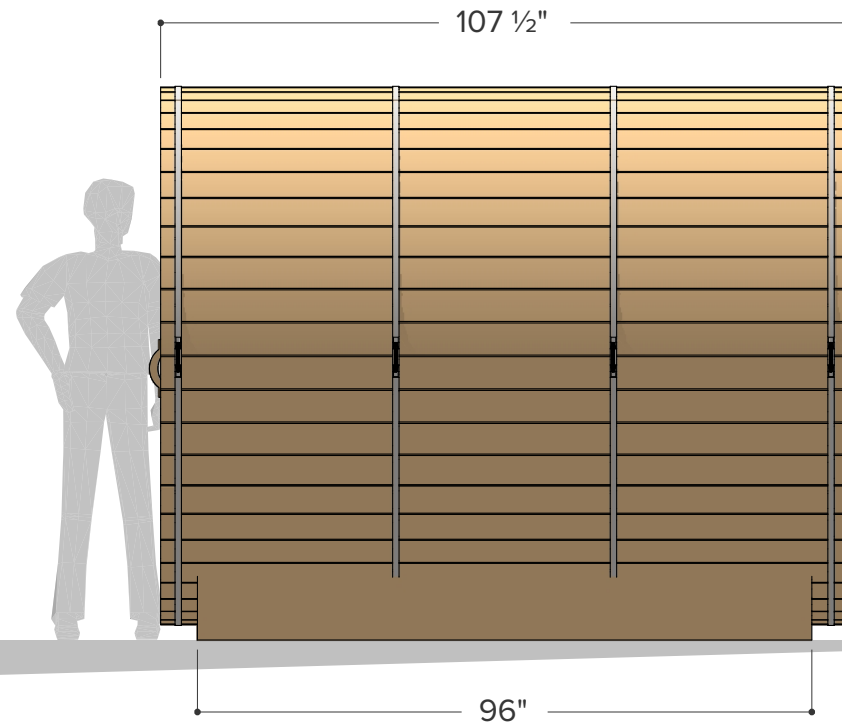

Occupancy	Sauna Weight (Weight calculated with electrical stove, wood stoves are heavier)	Sauna Volume (Internal volume of the sauna, with no floor, benches or equipment)
Typical: 5	532 Kilograms (approx)	8.45 m³ (approx)
Max: 6	1173 Pounds (approx)	299 ft³ (approx)