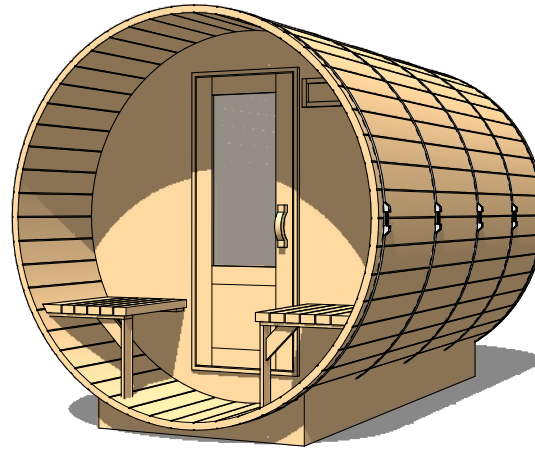

Occupancy	Sauna Weight <small>(Weight calculated with electrical stove, wood stoves are heavier)</small>	Sauna Volume <small>(Internal volume of the sauna, with no floor, benches or equipment)</small>
Typical: 2	420 Kilograms (approx)	4.40 m ³ (approx)
Max: 3	926 Pounds (approx)	156 ft ³ (approx)

Occupancy	Sauna Weight <small>(Weight calculated with electrical stove, wood stoves are heavier)</small>	Sauna Volume <small>(Internal volume of the sauna, with no floor, benches or equipment)</small>
Typical: 3 	466 Kilograms <small>(approx)</small>	5.42 m ³ <small>(approx)</small>
Max: 4 	1028 Pounds <small>(approx)</small>	191 ft ³ <small>(approx)</small>

Occupancy	Sauna Weight <small>(Weight calculated with electrical stove, wood stoves are heavier)</small>	Sauna Volume <small>(Internal volume of the sauna, with no floor, benches or equipment)</small>
Typical: 4	514 Kilograms <small>(approx)</small>	6.43 m ³ <small>(approx)</small>
Max: 5	1133 Pounds <small>(approx)</small>	227 ft ³ <small>(approx)</small>

$\varnothing 84"$ (7')

FOREST $\varnothing 7'$ x 8' Sauna & Porch

- COOPERAGE -

Occupancy	Sauna Weight <small>(Weight calculated with electrical stove, wood stoves are heavier)</small>	Sauna Volume <small>(Internal volume of the sauna, with no floor, benches or equipment)</small>
Typical: 4	561 Kilograms (approx)	7.44 m ³ (approx)
Max: 5	1236 Pounds (approx)	263 ft ³ (approx)