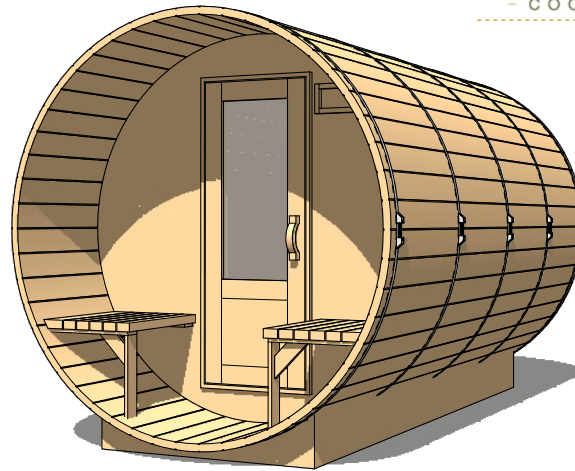

Occupancy	Sauna Weight <small>(Weight calculated with electrical stove, wood stoves are heavier)</small>	Sauna Volume <small>(Internal volume of the sauna, with no floor, benches or equipment)</small>
Typical: 4	514 Kilograms <small>(approx)</small>	6.43 m ³ <small>(approx)</small>
Max: 5	1133 Pounds <small>(approx)</small>	227 ft ³ <small>(approx)</small>

$\varnothing 84"$ (7')

FOREST $\varnothing 7'$ x 8' Sauna & Porch

- COOPERAGE -

Occupancy	Sauna Weight <small>(Weight calculated with electrical stove, wood stoves are heavier)</small>	Sauna Volume <small>(Internal volume of the sauna, with no floor, benches or equipment)</small>
Typical: 4	561 Kilograms (approx)	7.44 m ³ (approx)
Max: 5	1236 Pounds (approx)	263 ft ³ (approx)

$\varnothing 84"$ (7')

FOREST $\varnothing 7'$ x 9' Sauna & Porch

- COOPERAGE -

Occupancy	Sauna Weight <small>(Weight calculated with electrical stove, wood stoves are heavier)</small>	Sauna Volume <small>(Internal volume of the sauna, with no floor, benches or equipment)</small>
Typical: 5	607 Kilograms <small>(approx)</small>	8.45 m ³ <small>(approx)</small>
Max: 6	1339 Pounds <small>(approx)</small>	299 ft ³ <small>(approx)</small>

FOREST - COOPERAGE -

ø7' x 10' Sauna & Porch

Occupancy	Sauna Weight <small>(Weight calculated with electrical stove, wood stoves are heavier)</small>	Sauna Volume <small>(Internal volume of the sauna, with no floor, benches or equipment)</small>
Typical: 6	654 Kilograms (approx)	9.47 m ³ (approx)
Max: 7	1443 Pounds (approx)	335 ft ³ (approx)