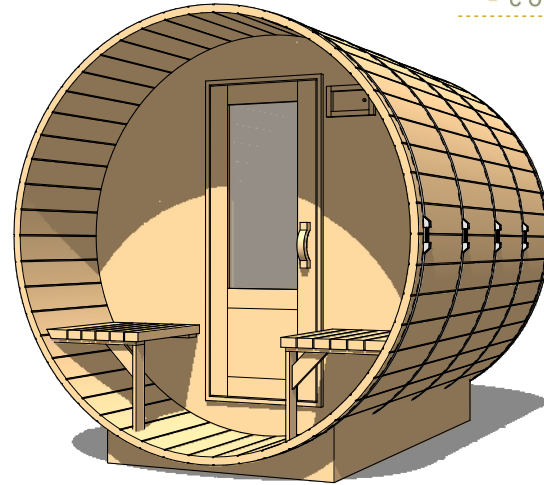

Occupancy	Sauna Weight <small>(Weight calculated with electrical stove, wood stoves are heavier)</small>	Sauna Volume <small>(Internal volume of the sauna, with no floor, benches or equipment)</small>
Typical: 5	532 Kilograms (approx)	8.45 m ³ (approx)
Max: 6	1173 Pounds (approx)	299 ft ³ (approx)

ø 84" (7')

Occupancy	Sauna Weight <small>(Weight calculated with electrical stove, wood stoves are heavier)</small>	Sauna Volume <small>(Internal volume of the sauna, with no floor, benches or equipment)</small>
Typical: 🧑 6	579 Kilograms (approx)	9.47 m ³ (approx)
Max: 🧑 7	1276 Pounds (approx)	335 ft ³ (approx)

Occupancy	Sauna Weight <small>(Weight calculated with electrical stove, wood stoves are heavier)</small>	Sauna Volume <small>(Internal volume of the sauna, with no floor, benches or equipment)</small>
Typical: 2	420 Kilograms (approx)	4.40 m ³ (approx)
Max: 3	926 Pounds (approx)	156 ft ³ (approx)

Occupancy	Sauna Weight <small>(Weight calculated with electrical stove, wood stoves are heavier)</small>	Sauna Volume <small>(Internal volume of the sauna, with no floor, benches or equipment)</small>
Typical: 3 	466 Kilograms <small>(approx)</small>	5.42 m ³ <small>(approx)</small>
Max: 4 	1028 Pounds <small>(approx)</small>	191 ft ³ <small>(approx)</small>