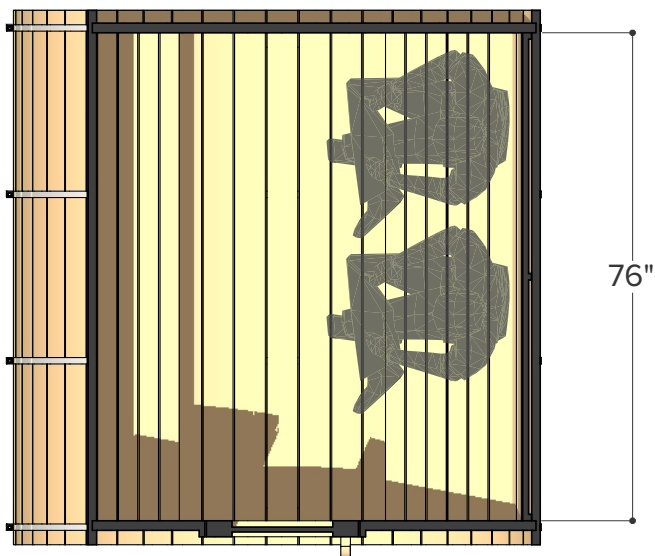

Porch

8

9

10

11

12

13

Occupancy	Sauna Weight	Sauna Volume
Typical: 2	344 Kilograms (approx) <small>(Weight calculated with electrical stove, wood stoves are heavier)</small>	4.40 m ³ (approx)
Max: 3	759 Pounds (approx)	156 ft ³ (approx)

Occupancy	Sauna Weight <small>(Weight calculated with electrical stove, wood stoves are heavier)</small>	Sauna Volume <small>(Internal volume of the sauna, with no floor, benches or equipment)</small>
Typical: 3	391 Kilograms (approx)	5.42 m ³ (approx)
Max: 4	862 Pounds (approx)	191 ft ³ (approx)