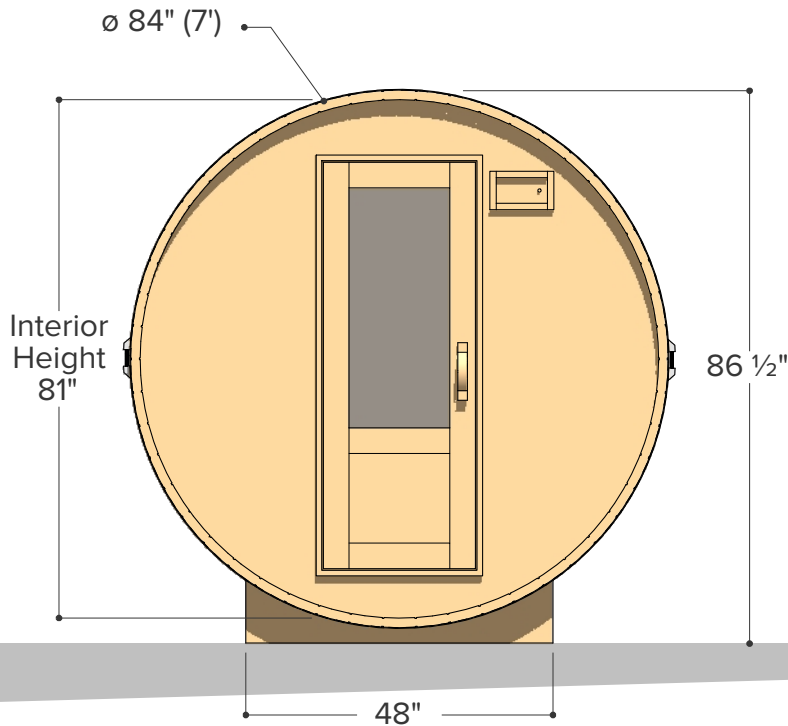

Porch

8

9

10

11

12

13

Occupancy	Sauna Weight	Sauna Volume
Typical: 2	344 Kilograms (approx) <small>(Weight calculated with electrical stove, wood stoves are heavier)</small>	4.40 m ³ (approx)
Max: 3	759 Pounds (approx)	156 ft ³ (approx)

Occupancy	Sauna Weight <small>(Weight calculated with electrical stove, wood stoves are heavier)</small>	Sauna Volume <small>(Internal volume of the sauna, with no floor, benches or equipment)</small>
Typical: 3	391 Kilograms (approx)	5.42 m ³ (approx)
Max: 4	862 Pounds (approx)	191 ft ³ (approx)