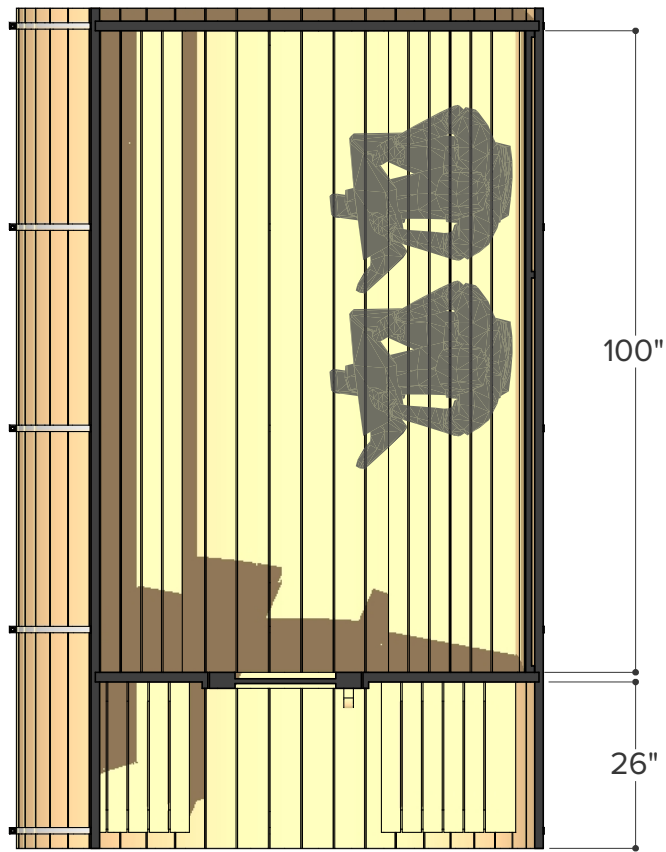

$\varnothing 84"$ (7')

FOREST $\varnothing 7'$ x 8' Sauna & Porch

- COOPERAGE -

Occupancy	Sauna Weight <small>(Weight calculated with electrical stove, wood stoves are heavier)</small>	Sauna Volume <small>(Internal volume of the sauna, with no floor, benches or equipment)</small>
Typical: 4	561 Kilograms (approx)	7.44 m ³ (approx)
Max: 5	1236 Pounds (approx)	263 ft ³ (approx)

$\varnothing 84"$ (7')

FOREST $\varnothing 7'$ x 9' Sauna & Porch

- COOPERAGE -

Occupancy	Sauna Weight <small>(Weight calculated with electrical stove, wood stoves are heavier)</small>	Sauna Volume <small>(Internal volume of the sauna, with no floor, benches or equipment)</small>
Typical: 5	607 Kilograms <small>(approx)</small>	8.45 m ³ <small>(approx)</small>
Max: 6	1339 Pounds <small>(approx)</small>	299 ft ³ <small>(approx)</small>