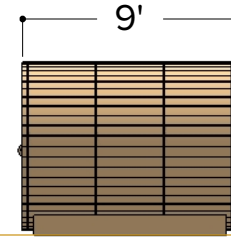

7' Sauna Size / Option Index

Standard

2

3

4

5

6

7

Porch

8

9

10

11

12

13

Occupancy	Sauna Weight	Sauna Volume
Typical: 2	344 Kilograms (approx) <small>(Weight calculated with electrical stove, wood stoves are heavier)</small>	4.40 m ³ (approx)
Max: 3	759 Pounds (approx)	156 ft ³ (approx)

Occupancy	Sauna Weight <small>(Weight calculated with electrical stove, wood stoves are heavier)</small>	Sauna Volume <small>(Internal volume of the sauna, with no floor, benches or equipment)</small>
Typical: 3	391 Kilograms (approx)	5.42 m ³ (approx)
Max: 4	862 Pounds (approx)	191 ft ³ (approx)