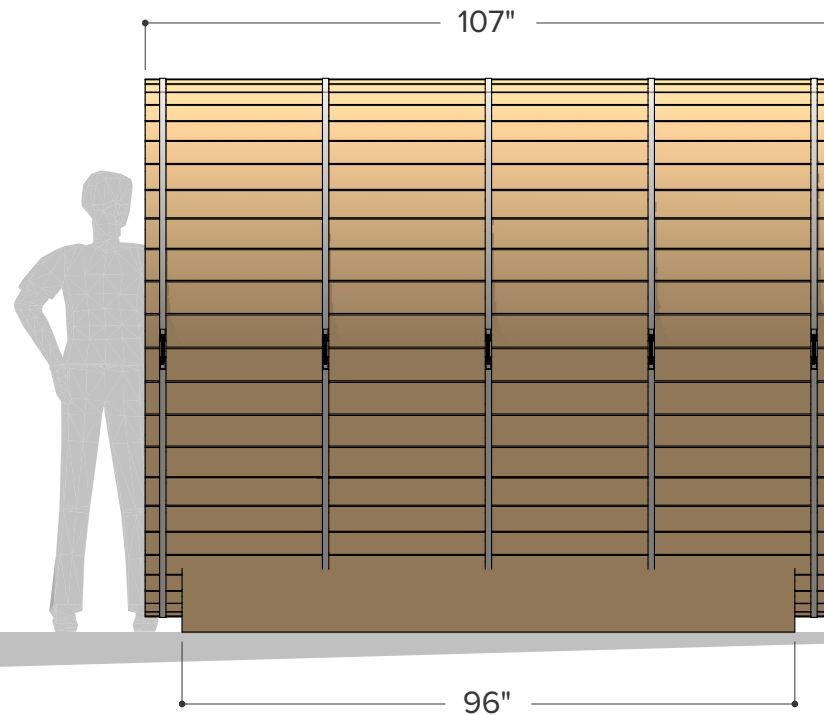

Occupancy	Sauna Weight (Weight calculated with electrical stove, wood stoves are heavier)	Sauna Volume (Internal volume of the sauna, with no floor, benches or equipment)
Typical: 4	514 Kilograms (approx)	6.43 m³ (approx)
Max: 5	1133 Pounds (approx)	227 ft³ (approx)

$\varnothing 84"$ (7')