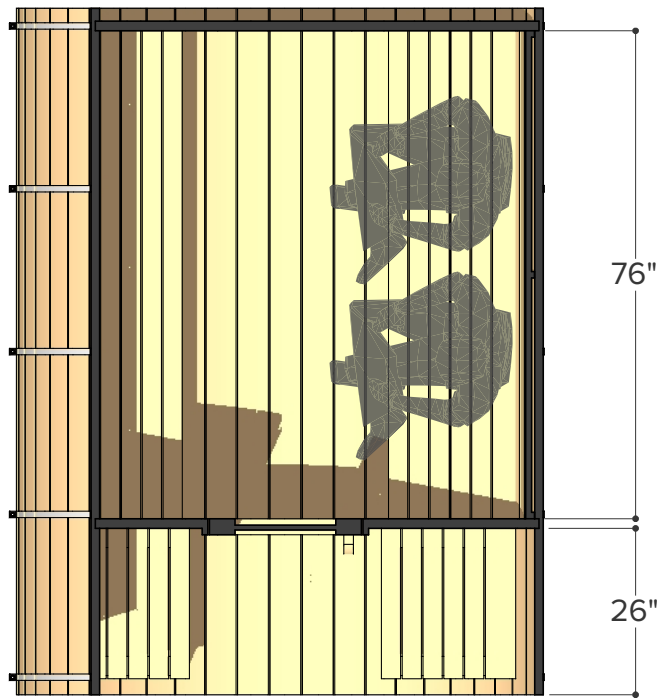

Occupancy	Sauna Weight (Weight calculated with electrical stove, wood stoves are heavier)	Sauna Volume (Internal volume of the sauna, with no floor, benches or equipment)
Typical: 4	514 Kilograms (approx)	6.43 m³ (approx)
Max: 5	1133 Pounds (approx)	227 ft³ (approx)

$\varnothing 84"$ (7')