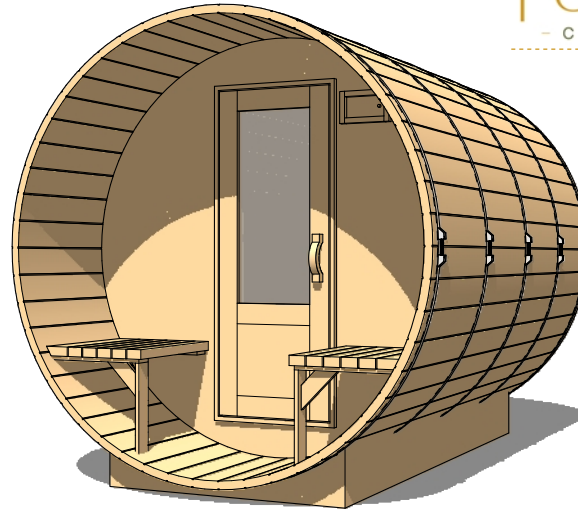

Occupancy	Sauna Weight (Weight calculated with electrical stove, wood stoves are heavier)	Sauna Volume (Internal volume of the sauna, with no floor, benches or equipment)
Typical: 4	514 Kilograms (approx)	6.43 m³ (approx)
Max: 5	1133 Pounds (approx)	227 ft³ (approx)

$\varnothing 84"$ (7')