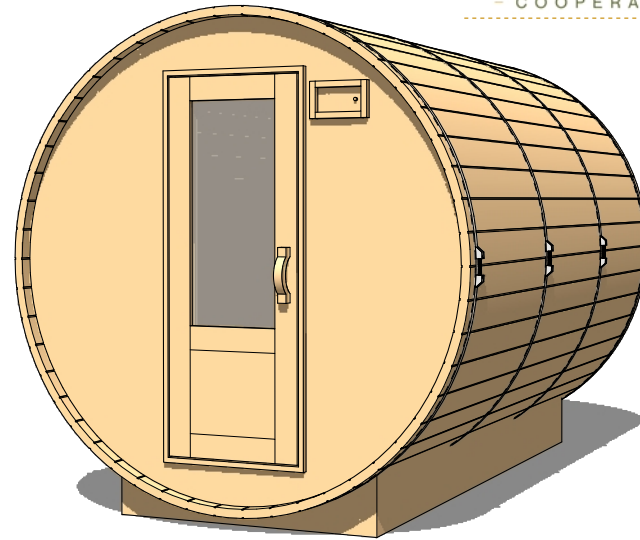

Occupancy	Sauna Weight <small>(Weight calculated with electrical stove, wood stoves are heavier)</small>	Sauna Volume <small>(Internal volume of the sauna, with no floor, benches or equipment)</small>
Typical: 3	391 Kilograms (approx)	5.42 m ³ (approx)
Max: 4	862 Pounds (approx)	191 ft ³ (approx)

Occupancy	Sauna Weight <small>(Weight calculated with electrical stove, wood stoves are heavier)</small>	Sauna Volume <small>(Internal volume of the sauna, with no floor, benches or equipment)</small>
Typical: 4	438 Kilograms (approx)	6.43 m ³ (approx)
Max: 5	966 Pounds (approx)	227 ft ³ (approx)

Occupancy	Sauna Weight <small>(Weight calculated with electrical stove, wood stoves are heavier)</small>	Sauna Volume <small>(Internal volume of the sauna, with no floor, benches or equipment)</small>
Typical: 4	485 Kilograms (approx)	7.44 m ³ (approx)
Max: 5	1070 Pounds (approx)	263 ft ³ (approx)

Occupancy	Sauna Weight <small>(Weight calculated with electrical stove, wood stoves are heavier)</small>	Sauna Volume <small>(Internal volume of the sauna, with no floor, benches or equipment)</small>
Typical: 5	532 Kilograms (approx)	8.45 m ³ (approx)
Max: 6	1173 Pounds (approx)	299 ft ³ (approx)