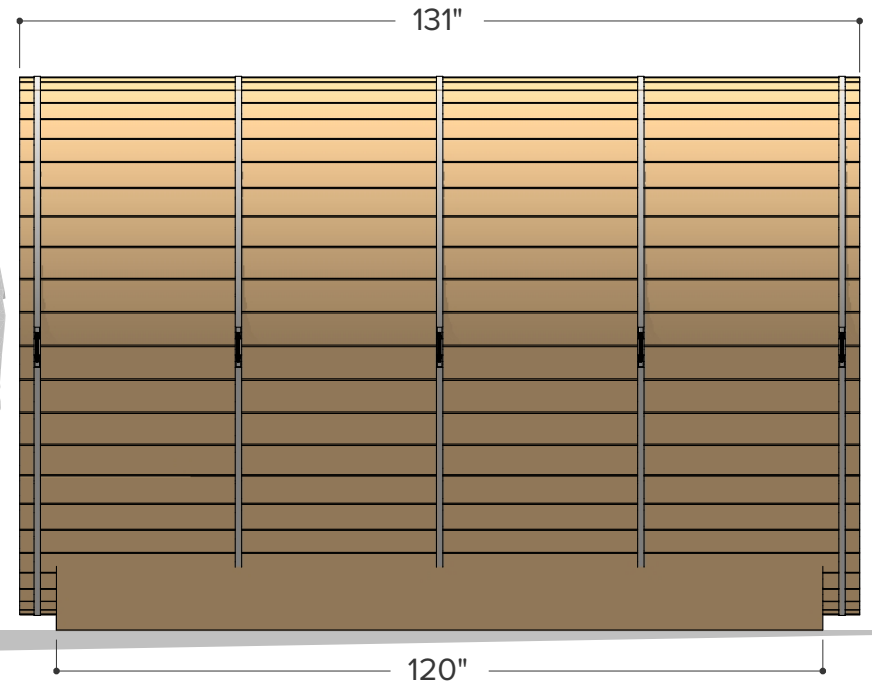

$\varnothing 84"$ (7')

FOREST $\varnothing 7'$ x 9' Sauna & Porch

- COOPERAGE -

Occupancy	Sauna Weight <small>(Weight calculated with electrical stove, wood stoves are heavier)</small>	Sauna Volume <small>(Internal volume of the sauna, with no floor, benches or equipment)</small>
Typical: 5	607 Kilograms <small>(approx)</small>	8.45 m ³ <small>(approx)</small>
Max: 6	1339 Pounds <small>(approx)</small>	299 ft ³ <small>(approx)</small>